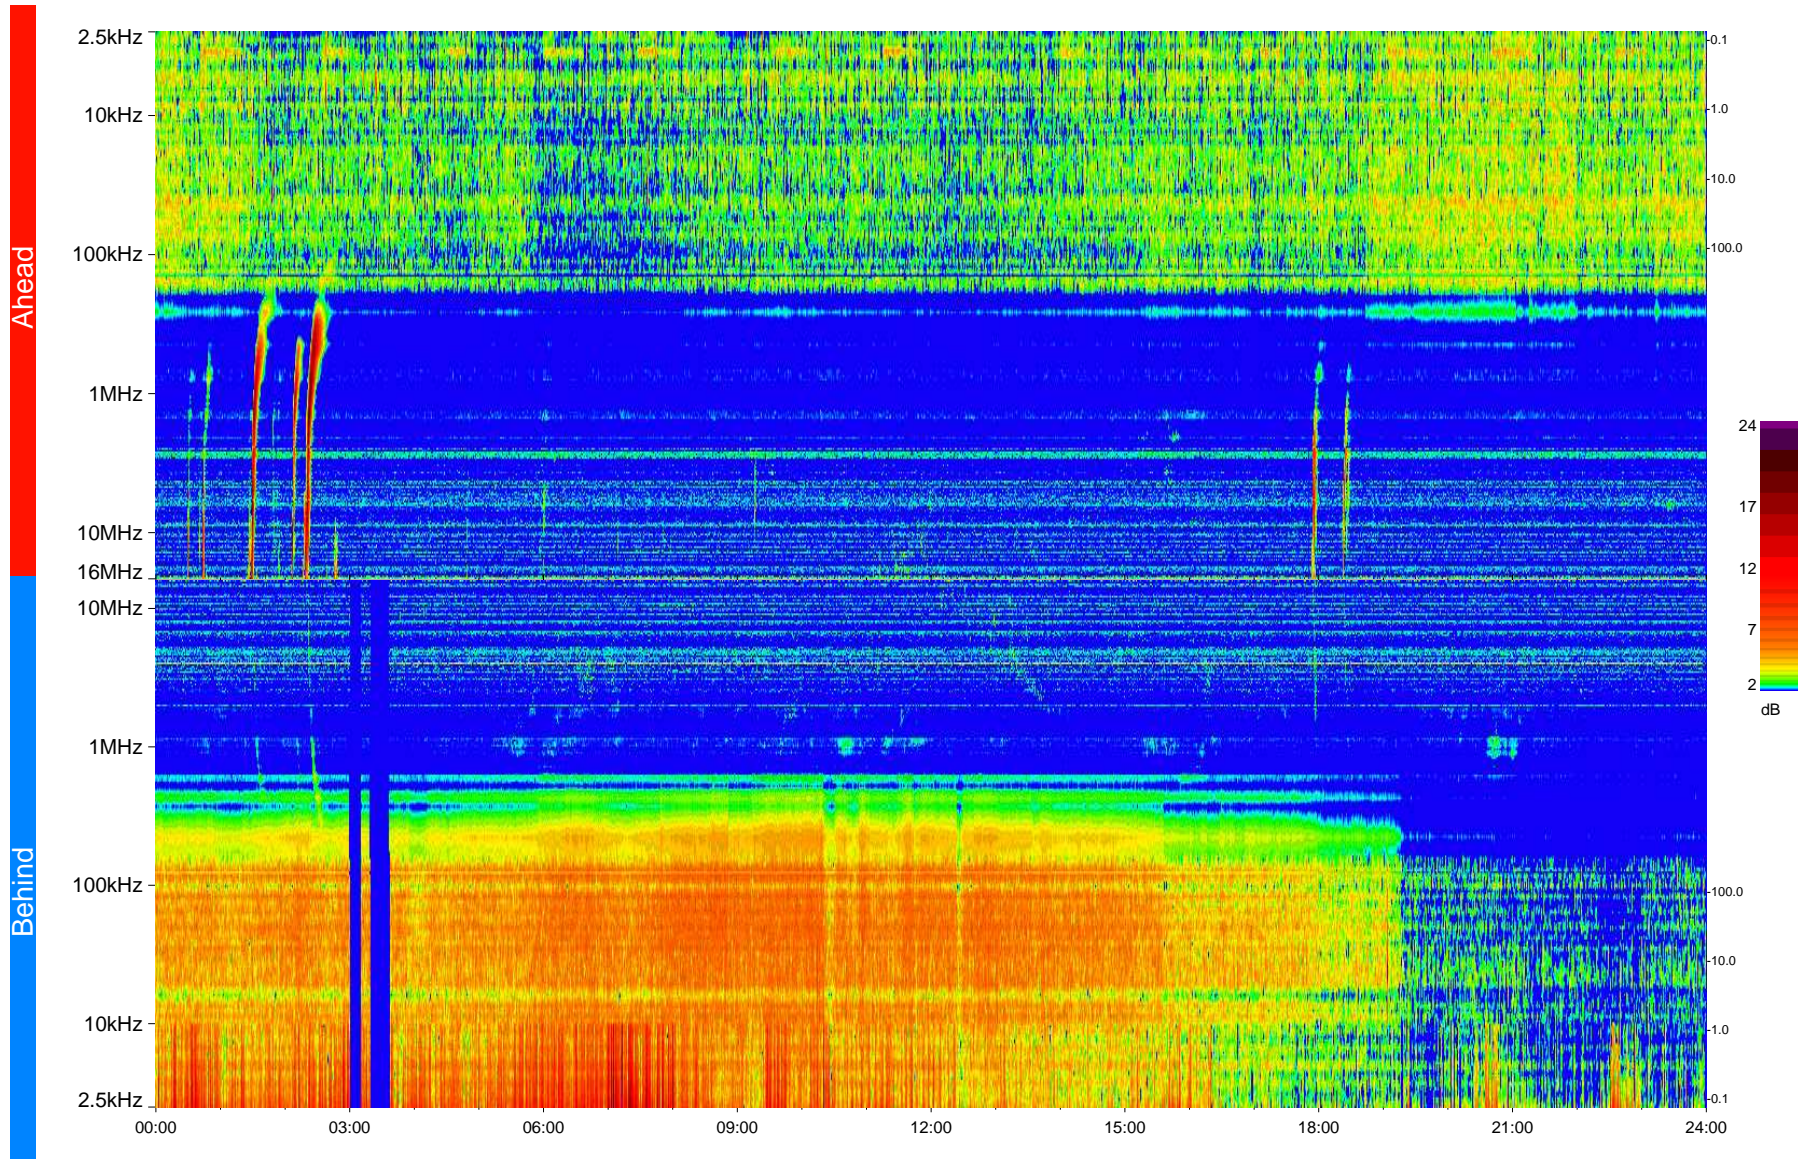

STEREO/WAVES Daily Summary - 12-Sep-2009 (DOY 255)

Ahead source file = swaves_ahead_2009_255_1_04.fin
Ahead PSE Angle = xxx.x

Behind PSE Angle = xxx.x
Behind source file = swaves_behind_2009_255_1_04.fin

Time (UTC)