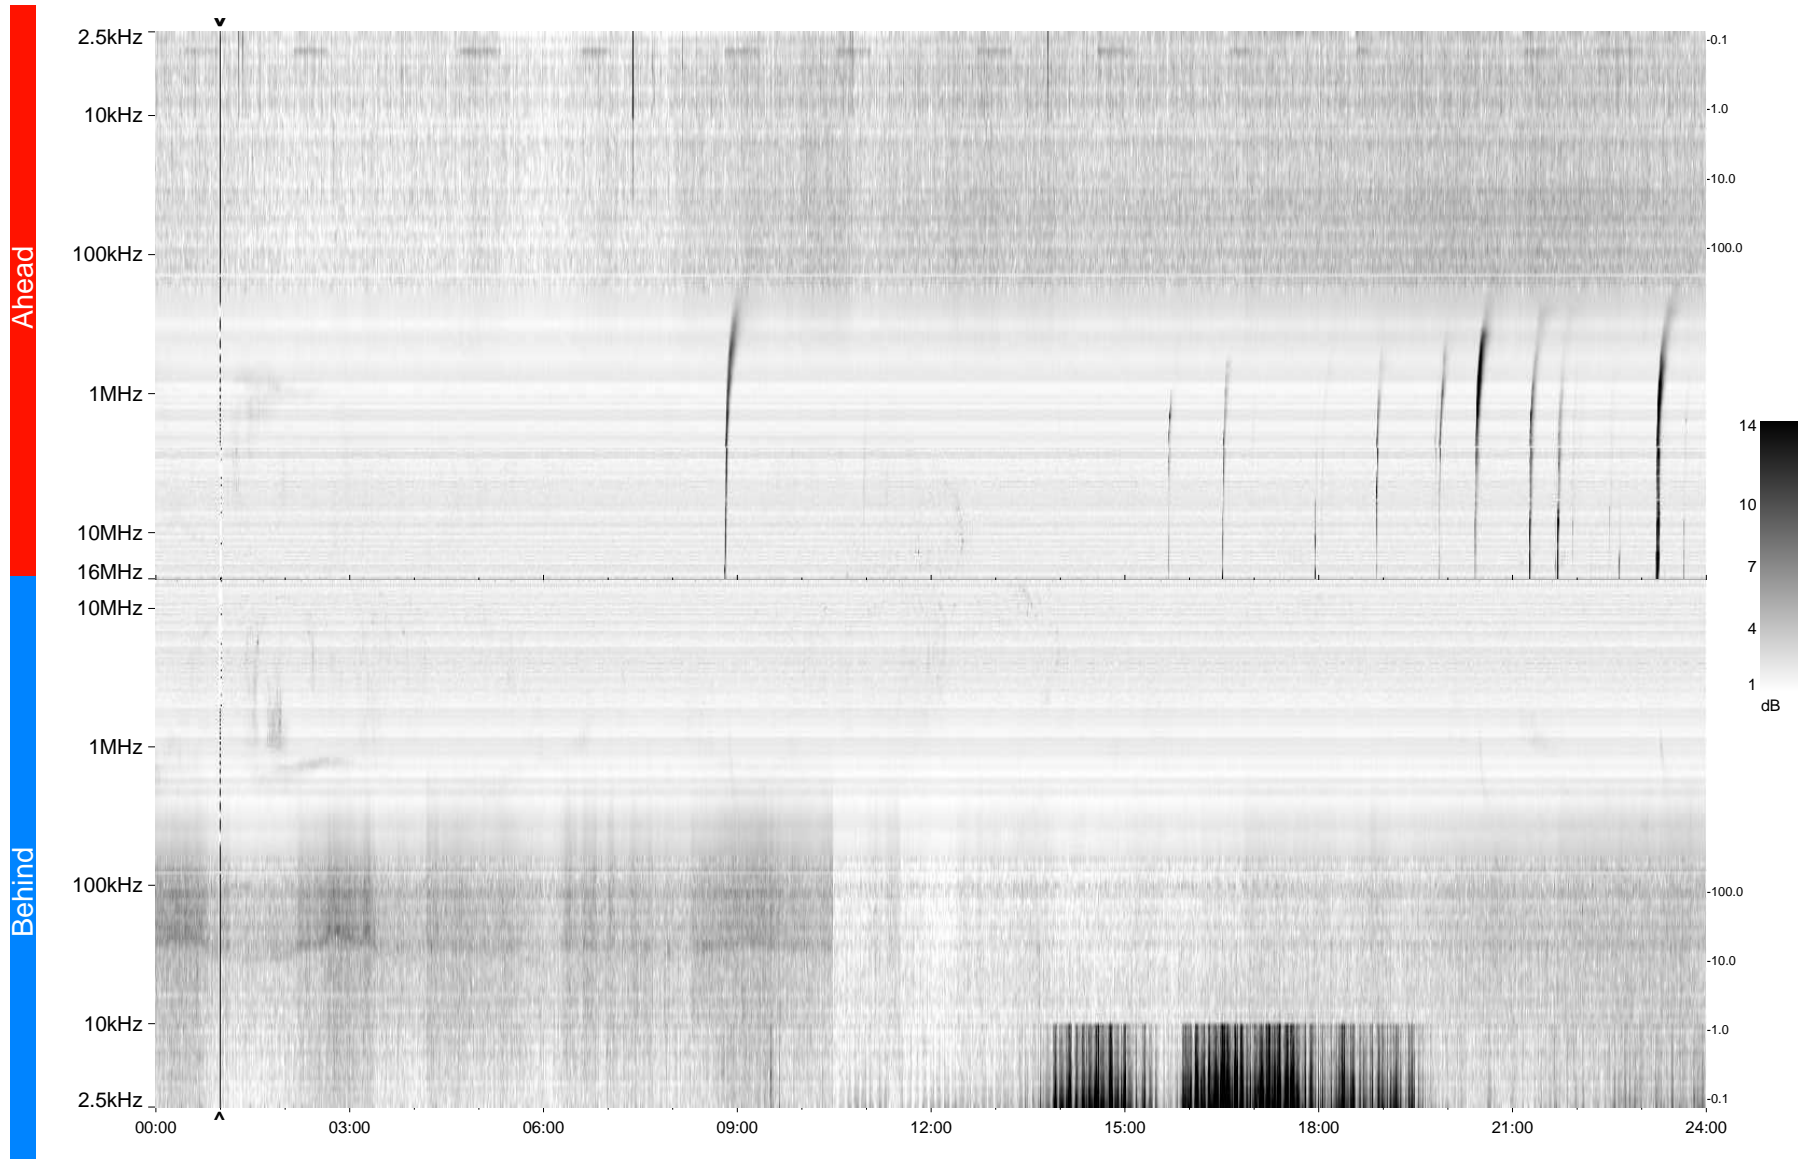

STEREO/WAVES Daily Summary - 11-Sep-2009 (DOY 254)

Ahead source file = swaves_ahead_2009_254_1_04.fin
Ahead PSE Angle = xxx.x

Behind PSE Angle = xxx.x
Behind source file = swaves_behind_2009_254_1_04.fin

Time (UTC)