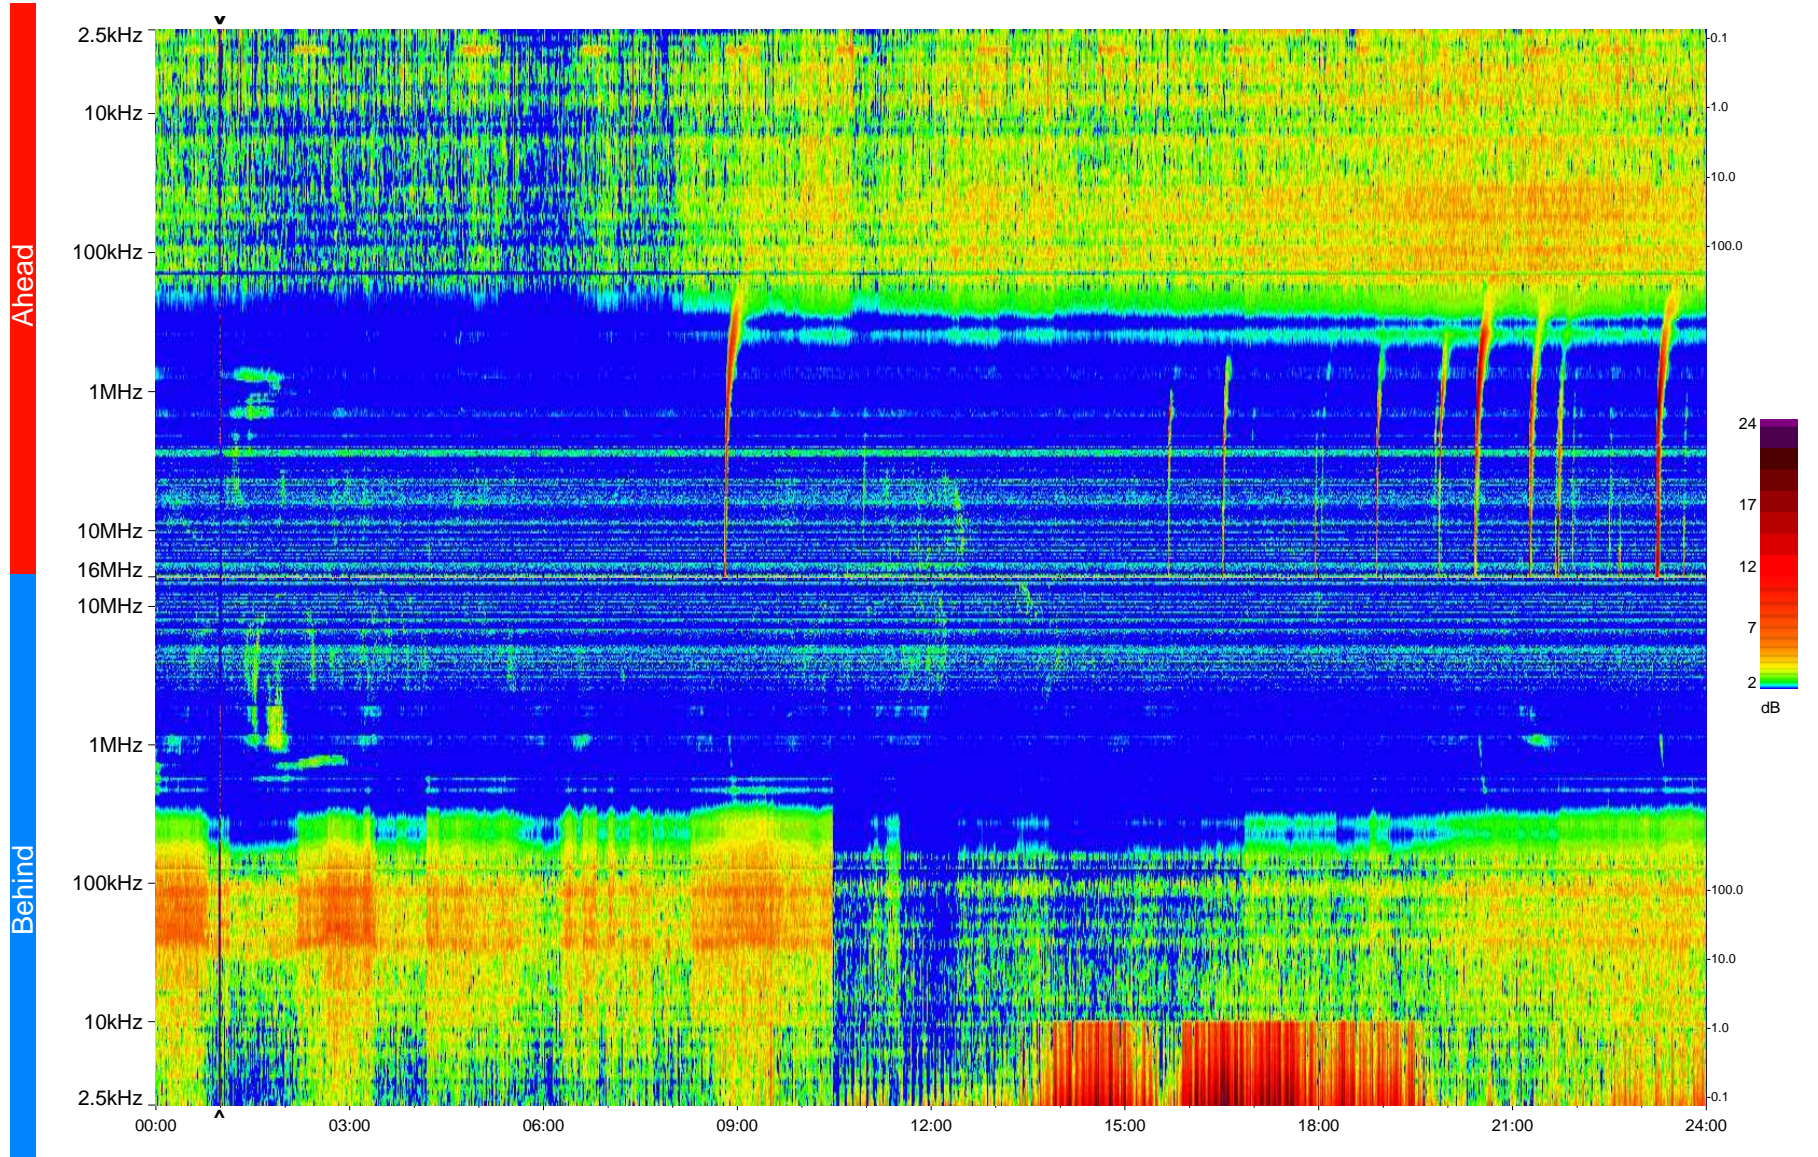

STEREO/WAVES Daily Summary - 11-Sep-2009 (DOY 254)

Ahead source file = swaves_ahead_2009_254_1_04.fin
Ahead PSE Angle = xxx.x

Behind PSE Angle = xxx.x
Behind source file = swaves_behind_2009_254_1_04.fin

Time (UTC)