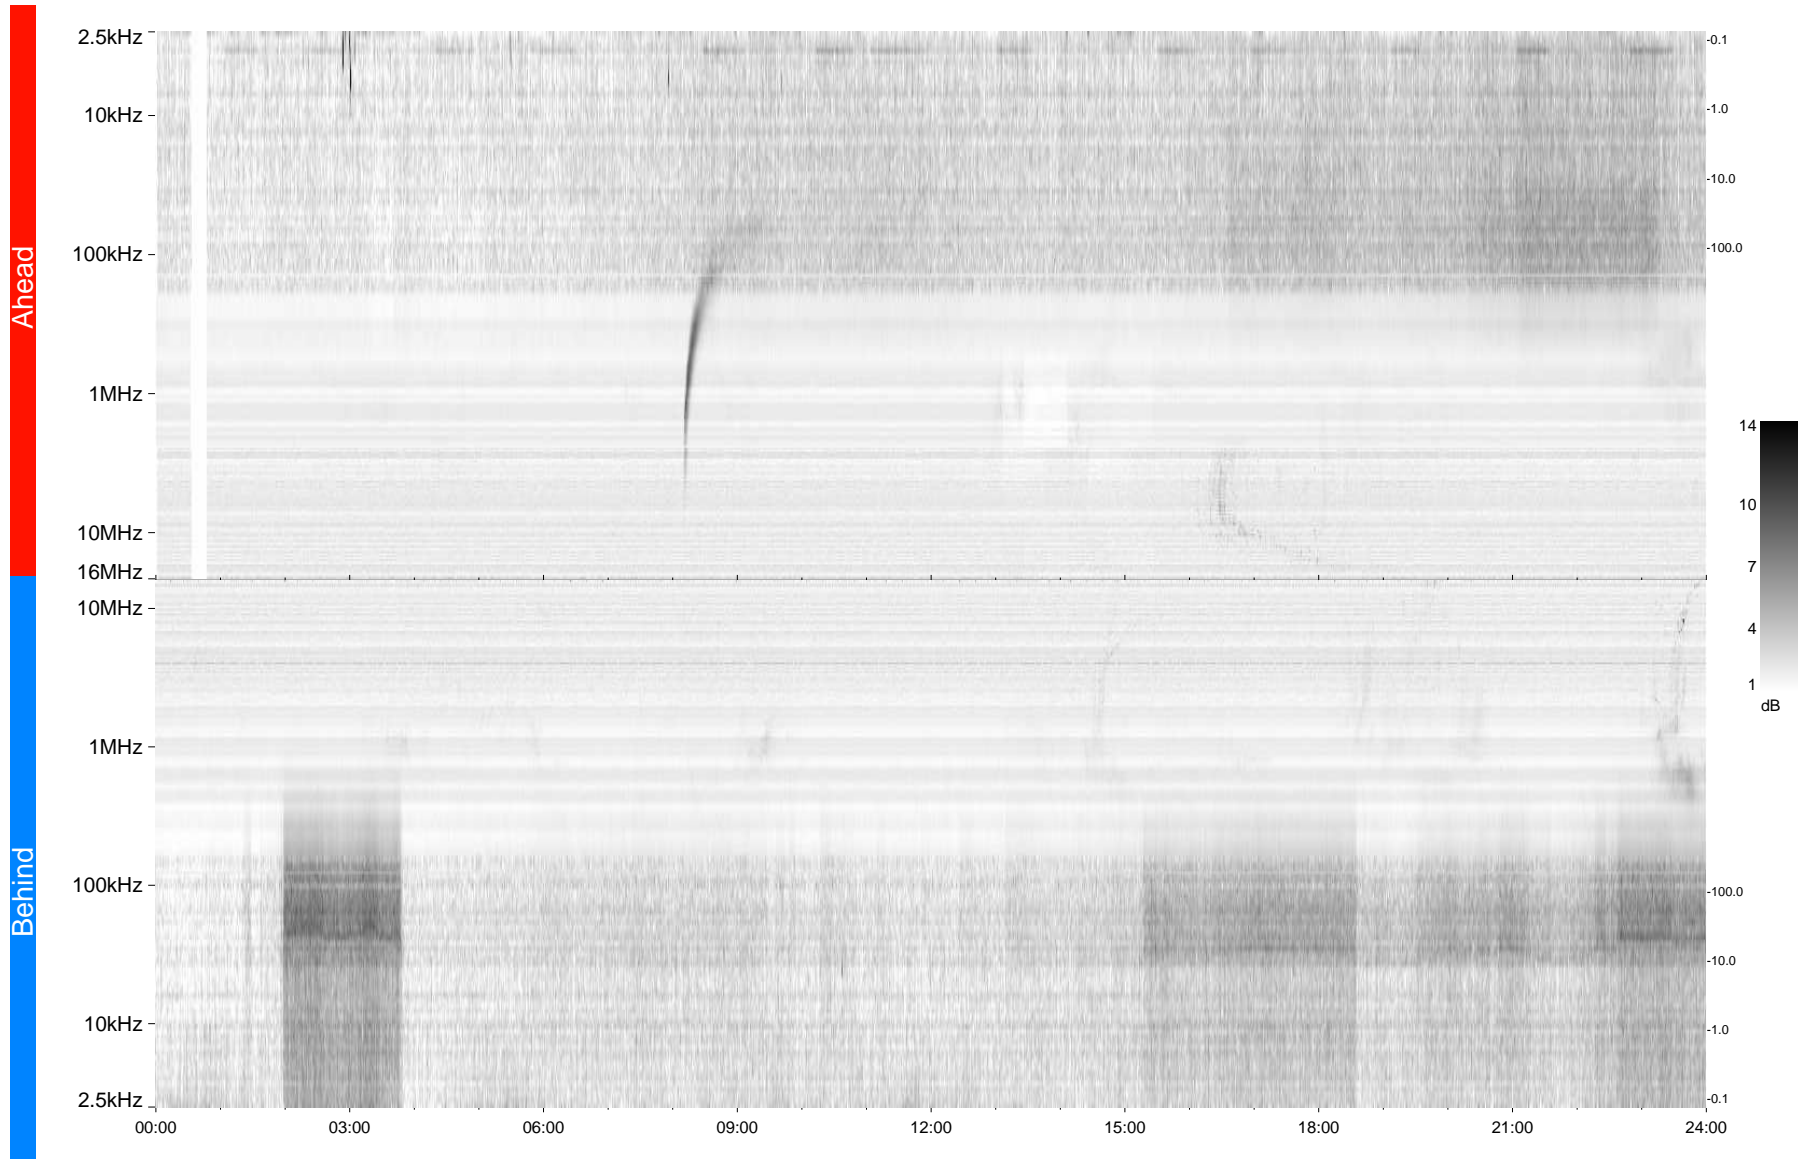

# STEREO/WAVES Daily Summary - 10-Sep-2009 (DOY 253)

Ahead source file = swaves\_ahead\_2009\_253\_1\_04.fin  
Ahead PSE Angle = xxx.x

Behind PSE Angle = xxx.x  
Behind source file = swaves\_behind\_2009\_253\_1\_04.fin

Time (UTC)