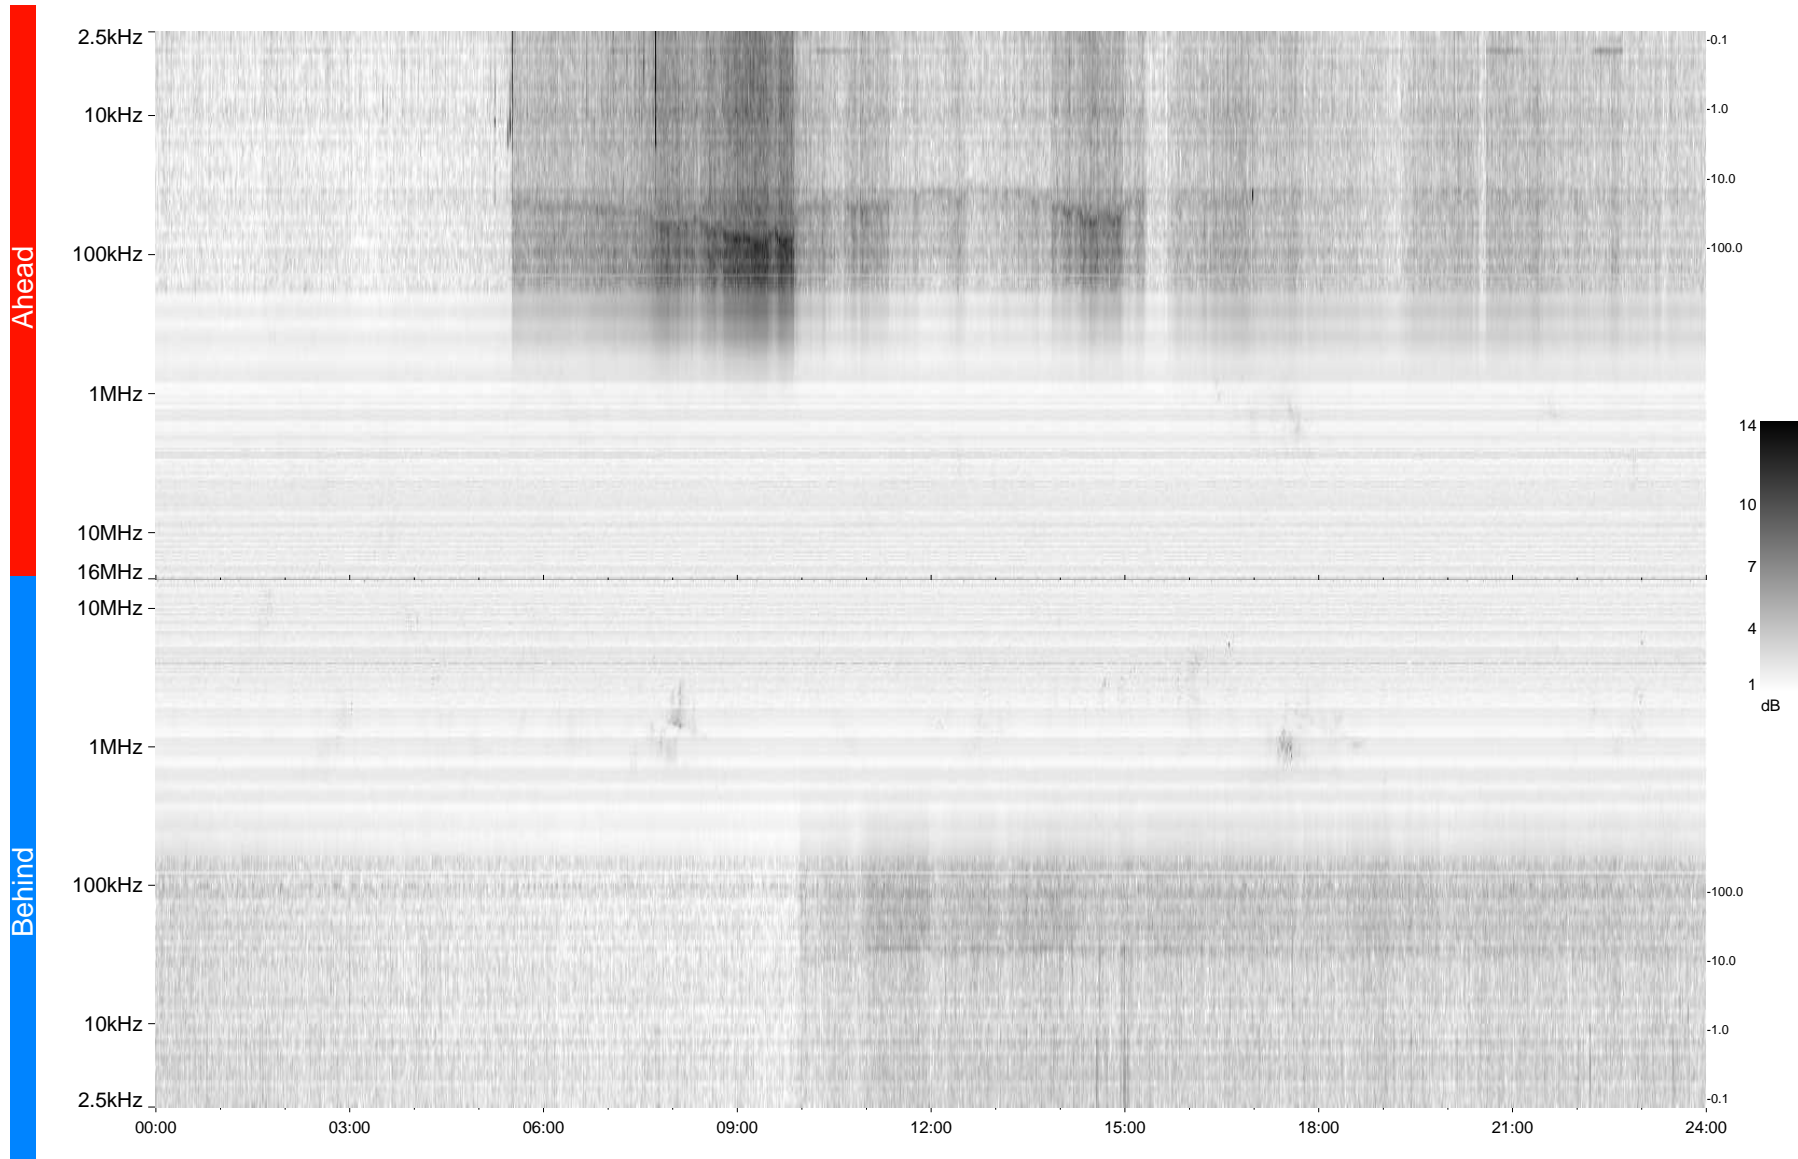

STEREO/WAVES Daily Summary - 08-Sep-2009 (DOY 251)

Ahead source file = swaves_ahead_2009_251_1_04.fin
Ahead PSE Angle = xxx.x

Behind PSE Angle = xxx.x
Behind source file = swaves_behind_2009_251_1_04.fin

Time (UTC)