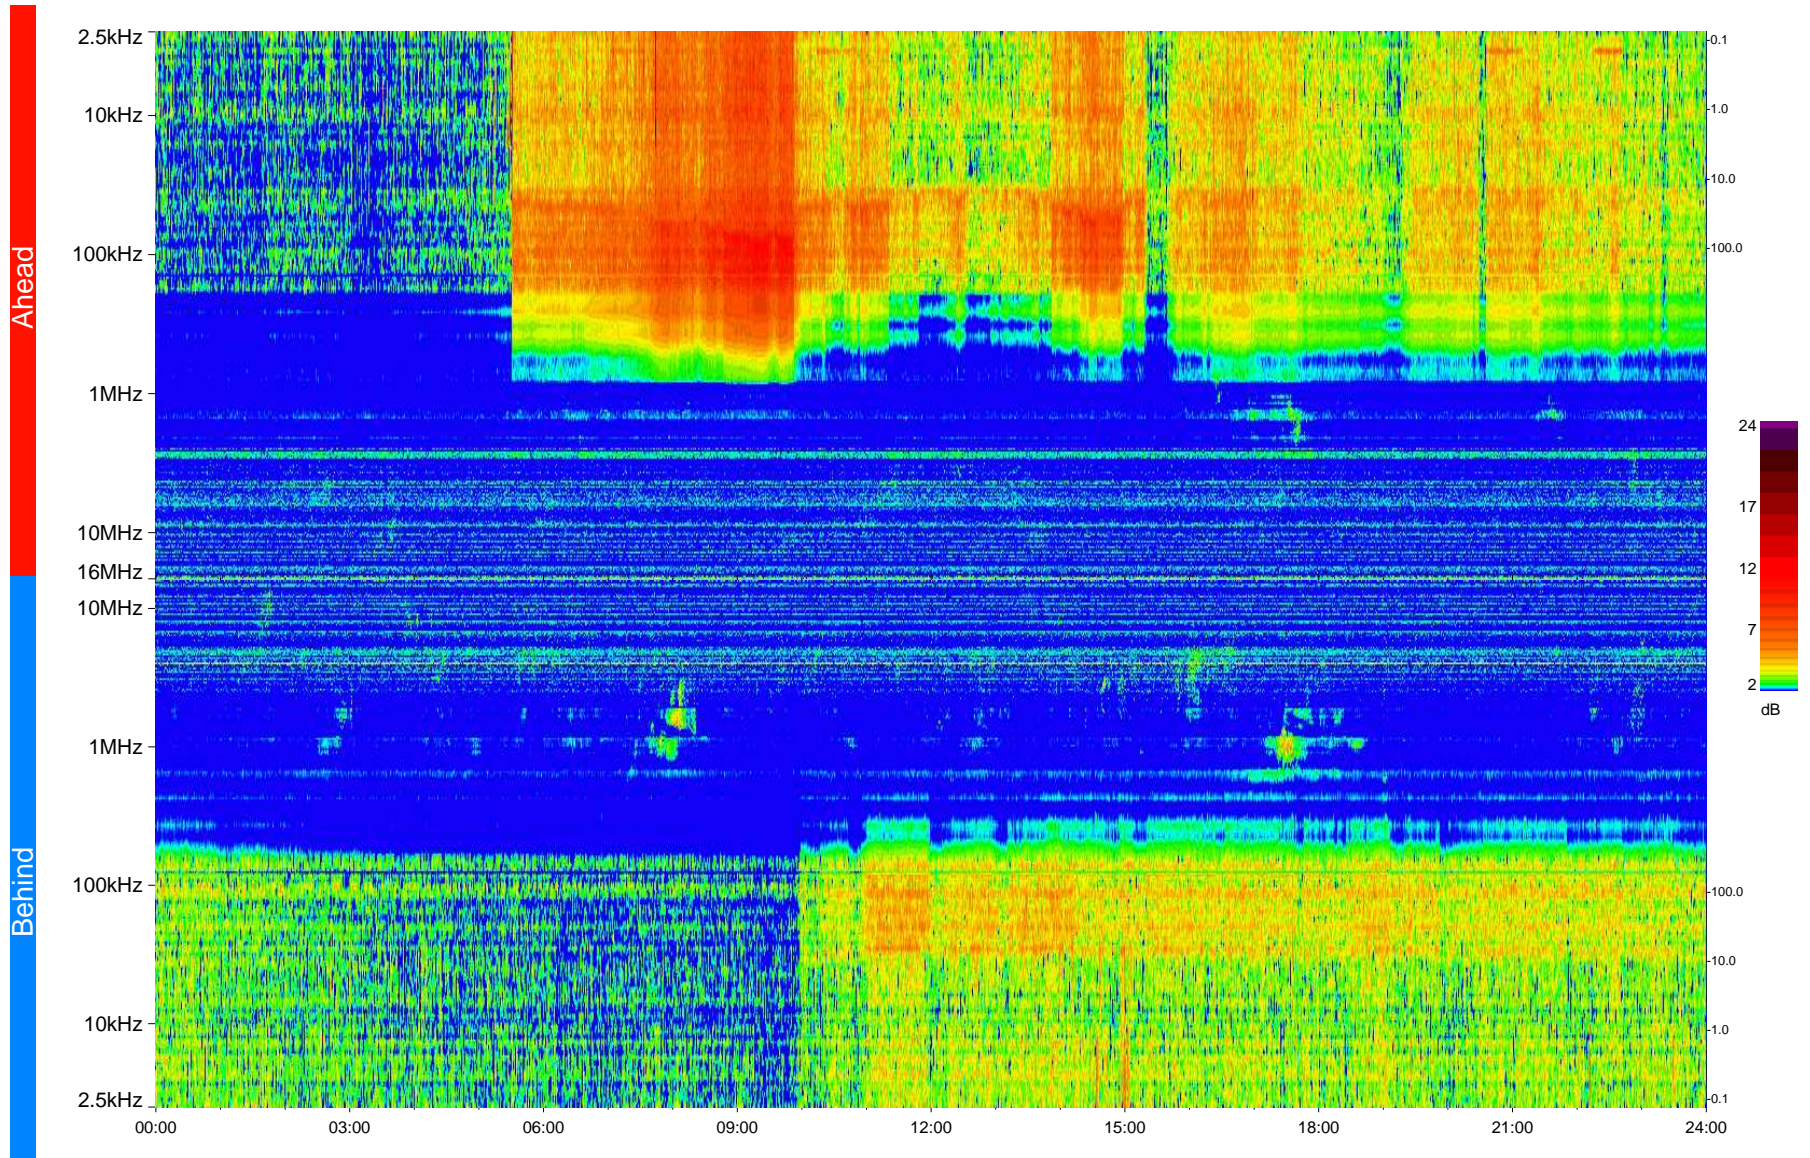

STEREO/WAVES Daily Summary - 08-Sep-2009 (DOY 251)

Ahead source file = swaves_ahead_2009_251_1_04.fin
Ahead PSE Angle = xxx.x

Behind PSE Angle = xxx.x
Behind source file = swaves_behind_2009_251_1_04.fin

Time (UTC)