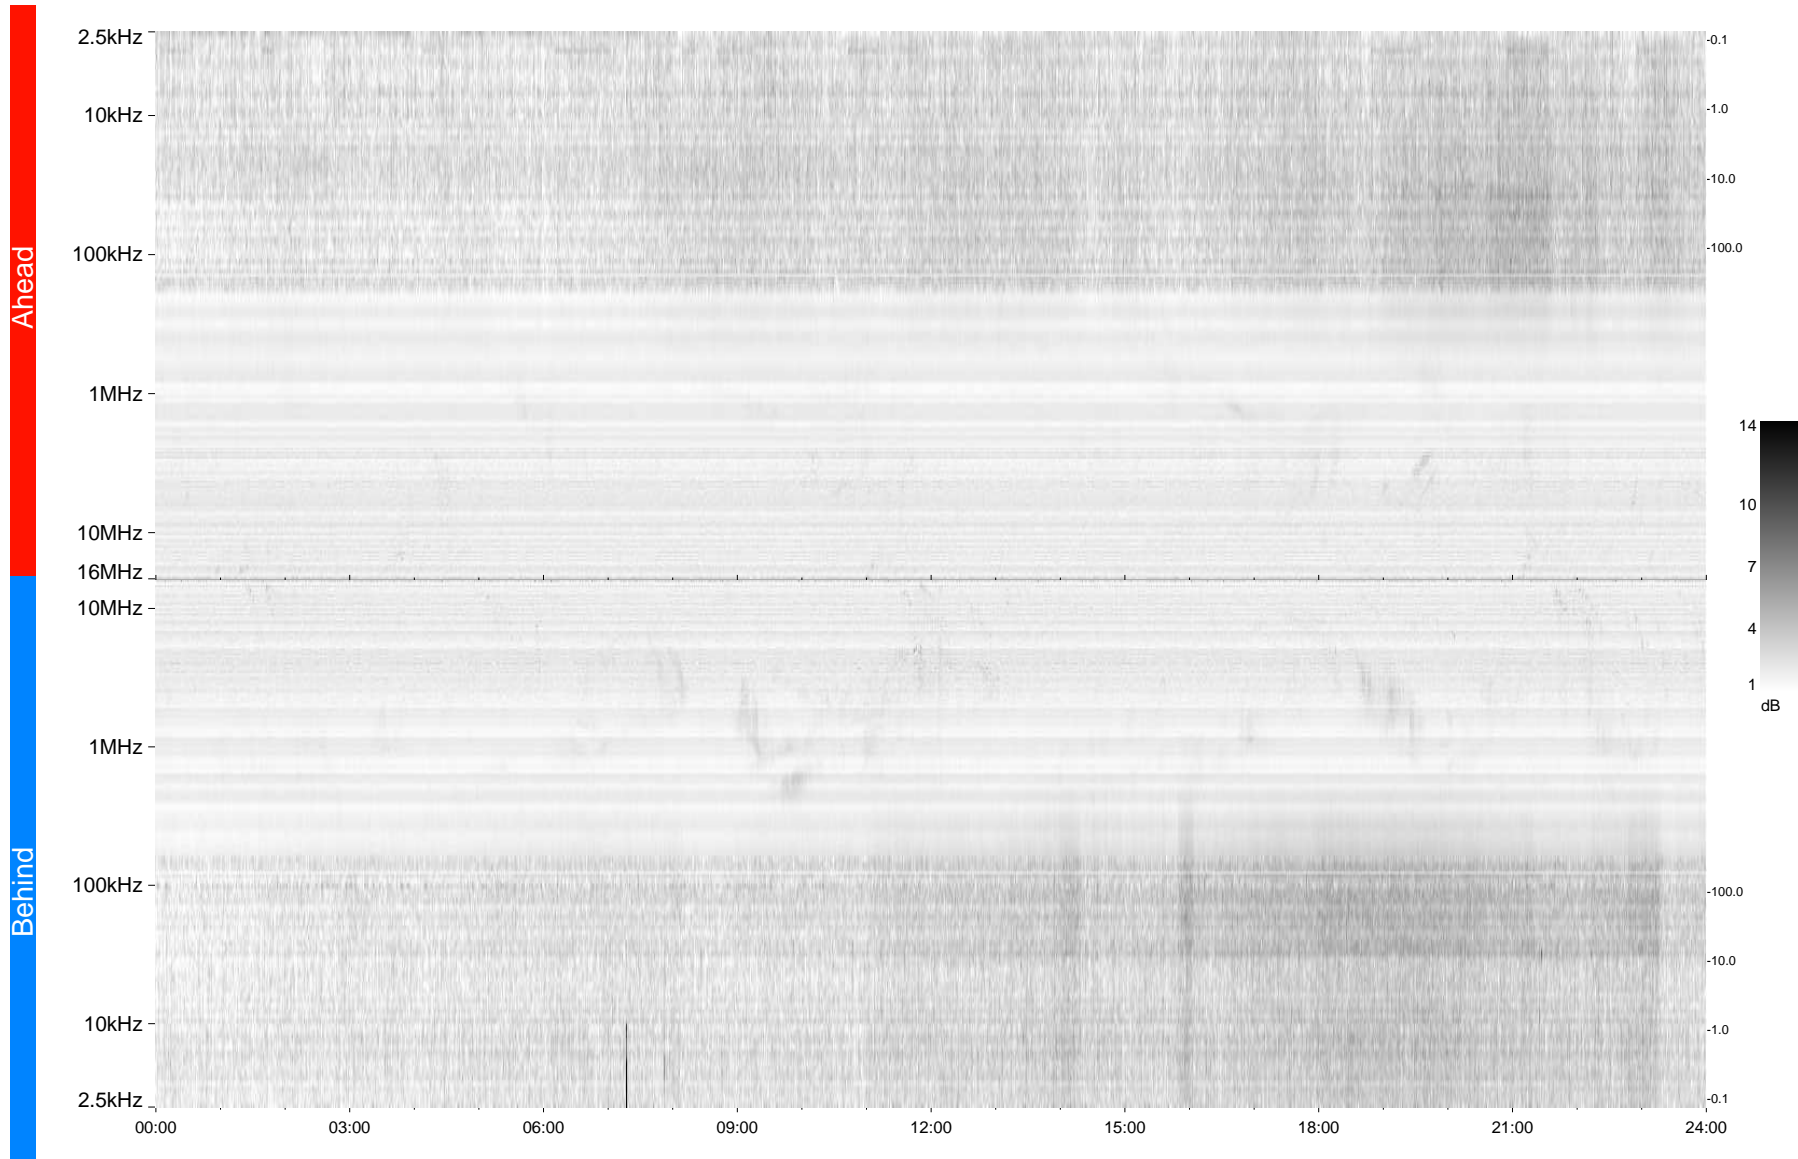

STEREO/WAVES Daily Summary - 06-Sep-2009 (DOY 249)

Ahead source file = swaves_ahead_2009_249_1_04.fin
Ahead PSE Angle = xxx.x

Behind PSE Angle = xxx.x
Behind source file = swaves_behind_2009_249_1_04.fin

Time (UTC)