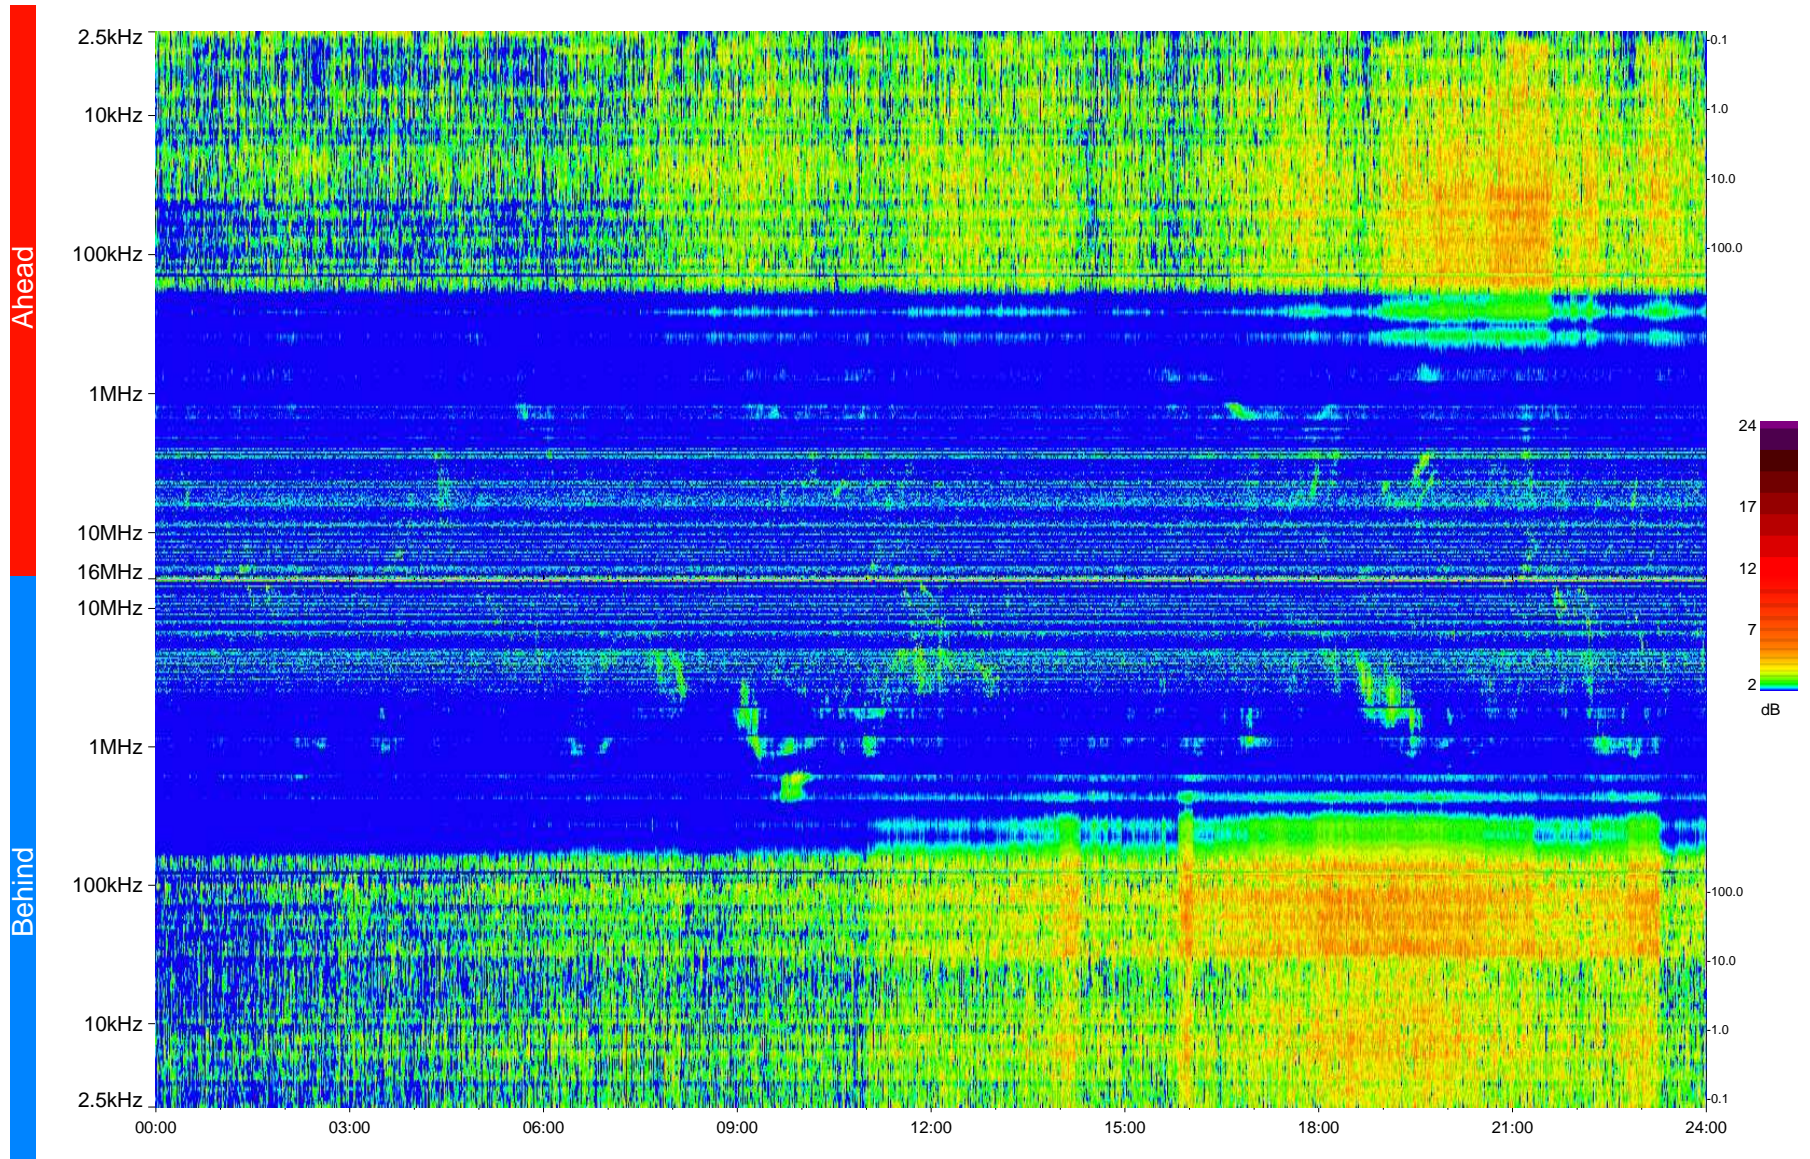

# STEREO/WAVES Daily Summary - 06-Sep-2009 (DOY 249)

Ahead source file = swaves\_ahead\_2009\_249\_1\_04.fin  
Ahead PSE Angle = xxx.x

Behind PSE Angle = xxx.x  
Behind source file = swaves\_behind\_2009\_249\_1\_04.fin

Time (UTC)