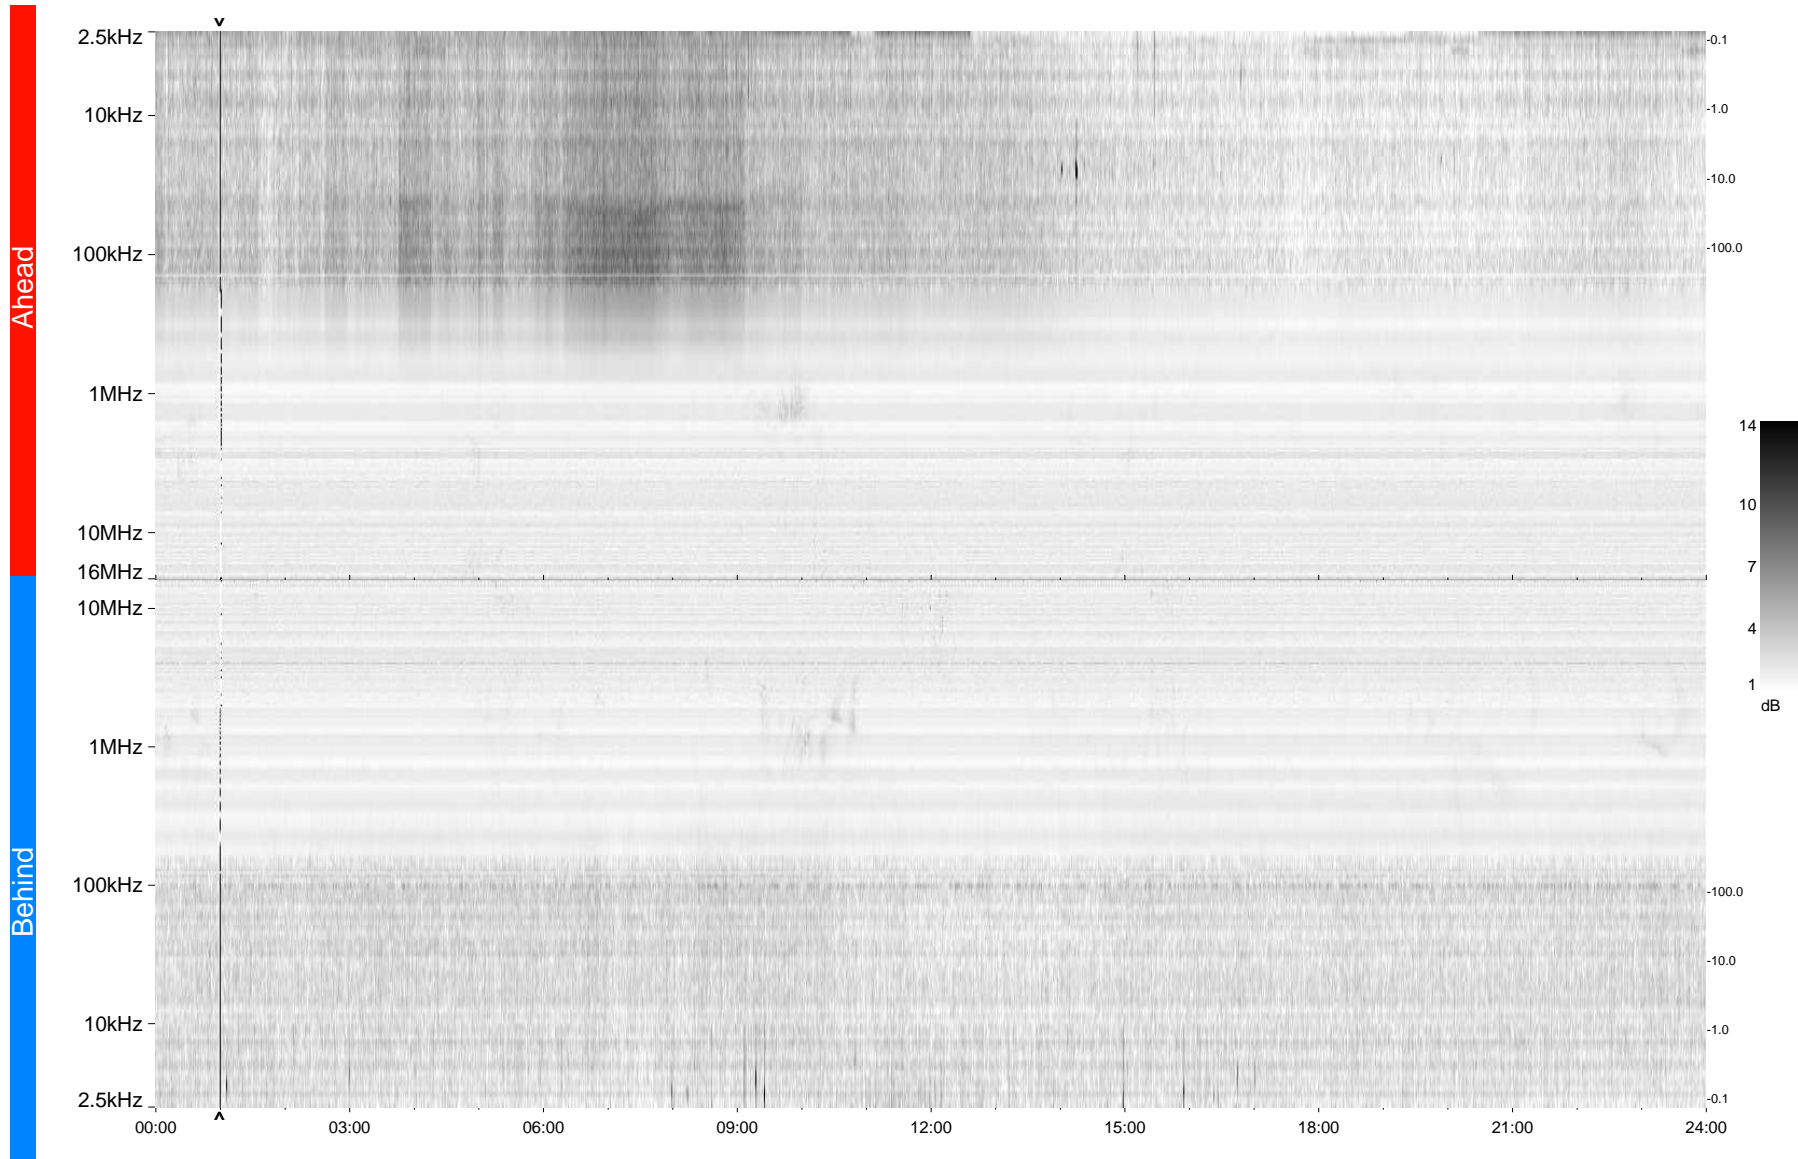

STEREO/WAVES Daily Summary - 05-Sep-2009 (DOY 248)

Ahead source file = swaves_ahead_2009_248_1_04.fin
Ahead PSE Angle = xxx.x

Behind PSE Angle = xxx.x
Behind source file = swaves_behind_2009_248_1_04.fin

Time (UTC)