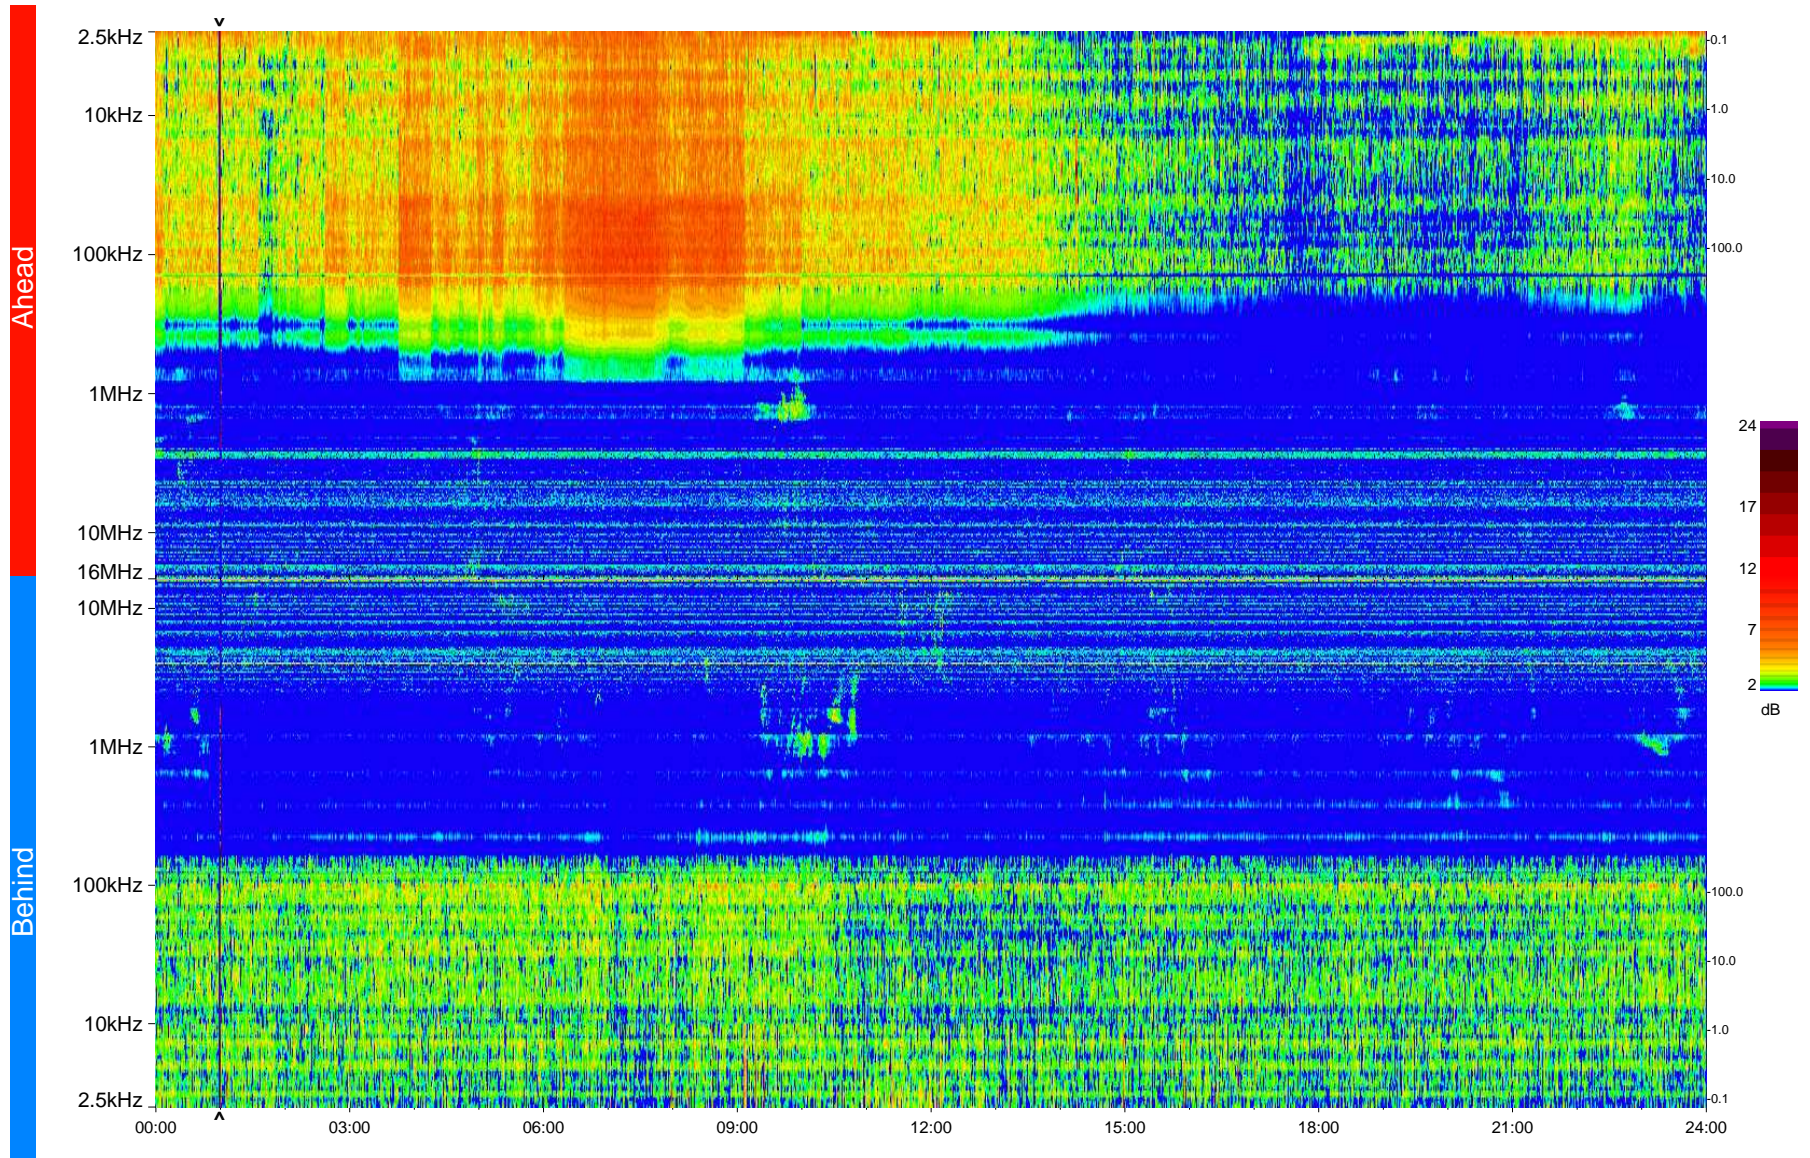

# STEREO/WAVES Daily Summary - 05-Sep-2009 (DOY 248)

Ahead source file = swaves\_ahead\_2009\_248\_1\_04.fin  
Ahead PSE Angle = xxx.x

Behind PSE Angle = xxx.x  
Behind source file = swaves\_behind\_2009\_248\_1\_04.fin

Time (UTC)