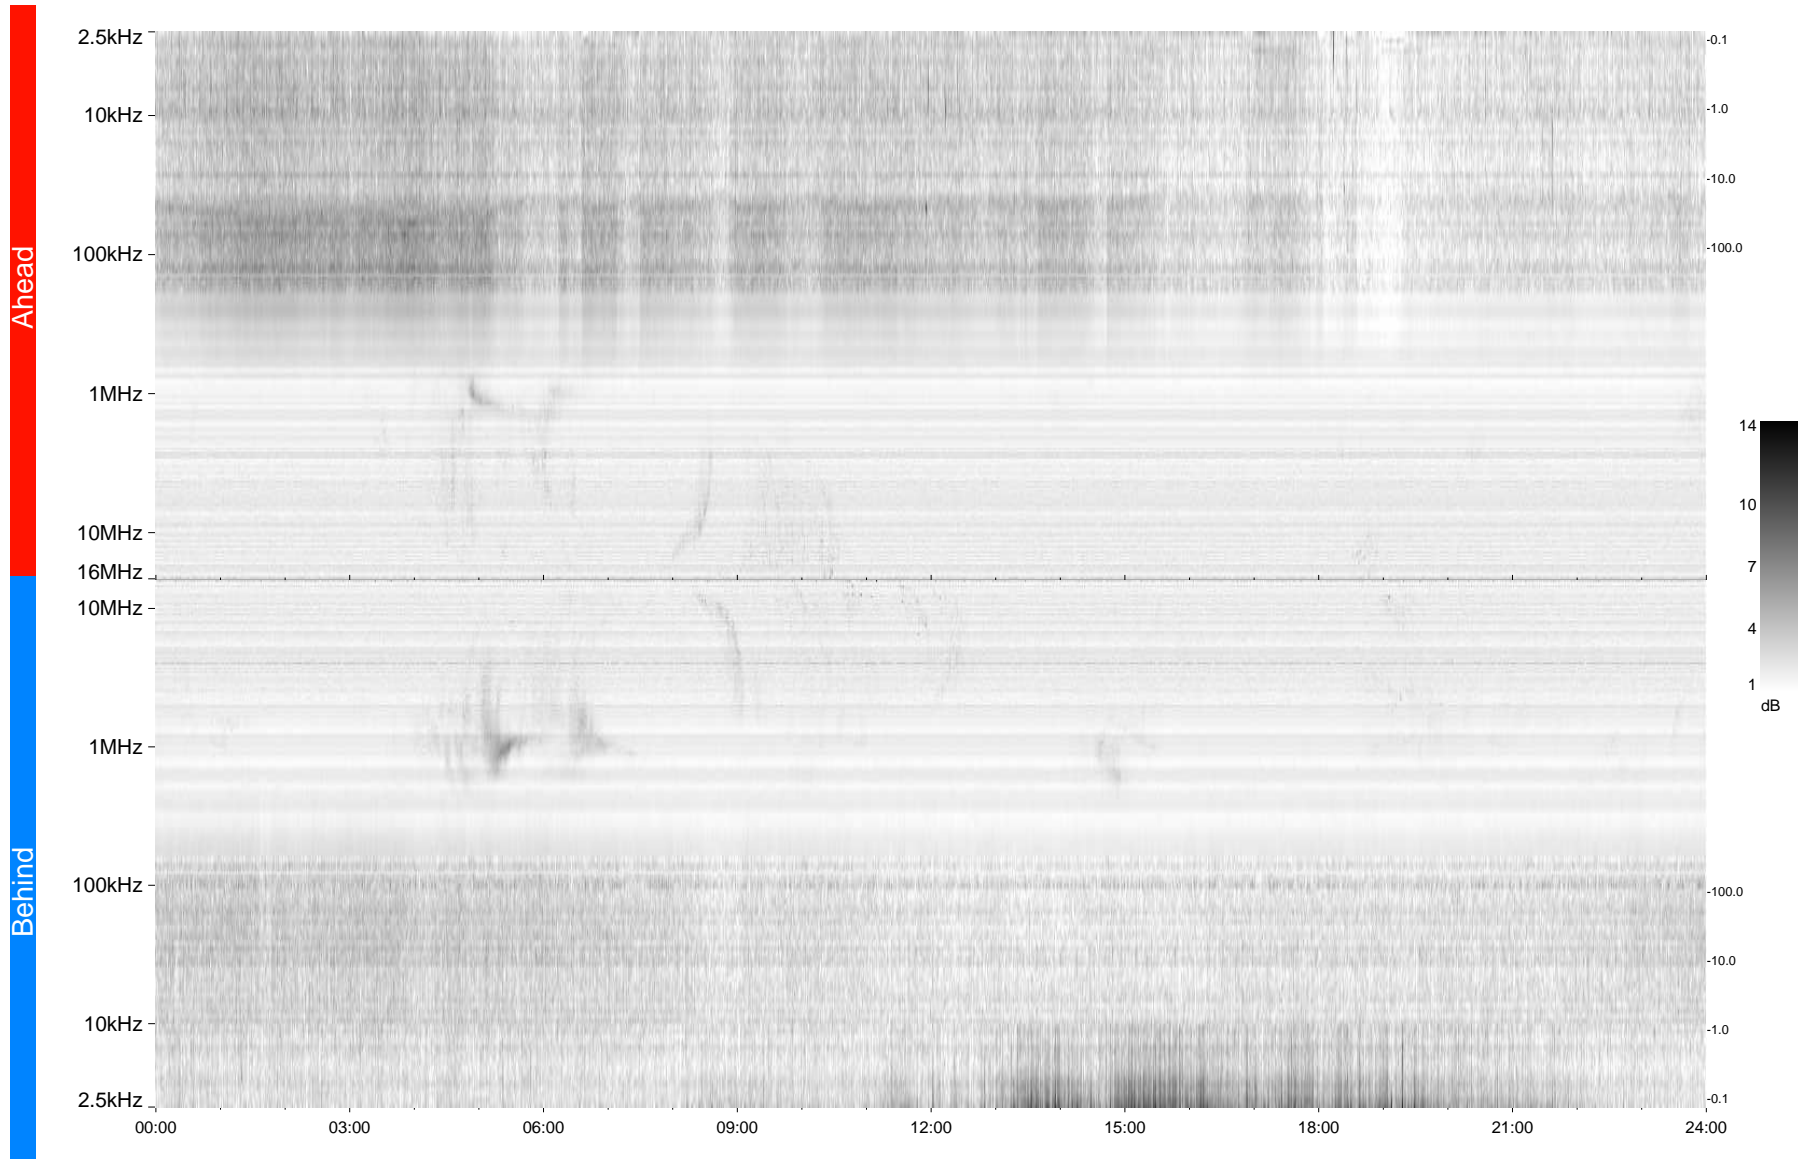

STEREO/WAVES Daily Summary - 04-Sep-2009 (DOY 247)

Ahead source file = swaves_ahead_2009_247_1_04.fin
Ahead PSE Angle = xxx.x

Behind PSE Angle = xxx.x
Behind source file = swaves_behind_2009_247_1_04.fin

Time (UTC)