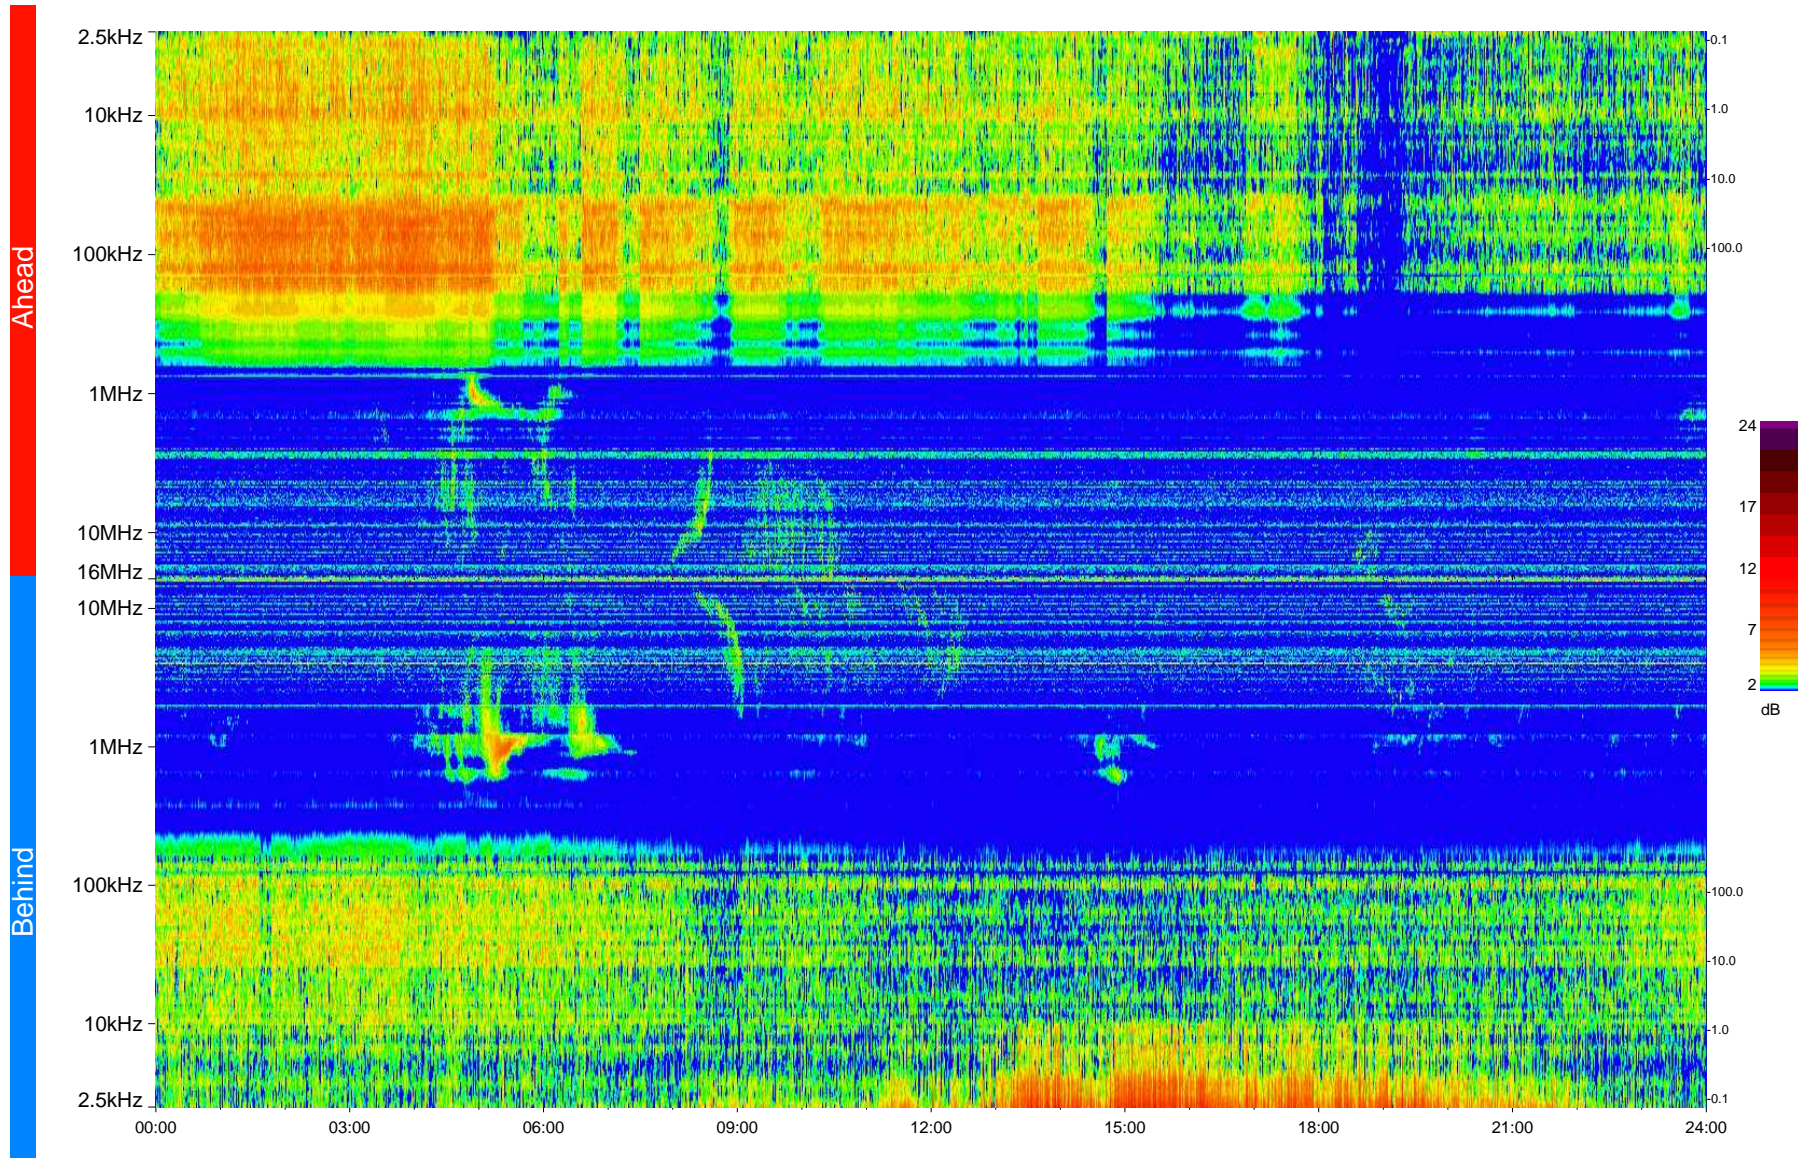

STEREO/WAVES Daily Summary - 04-Sep-2009 (DOY 247)

Ahead source file = swaves_ahead_2009_247_1_04.fin
Ahead PSE Angle = xxx.x

Behind PSE Angle = xxx.x
Behind source file = swaves_behind_2009_247_1_04.fin

Time (UTC)