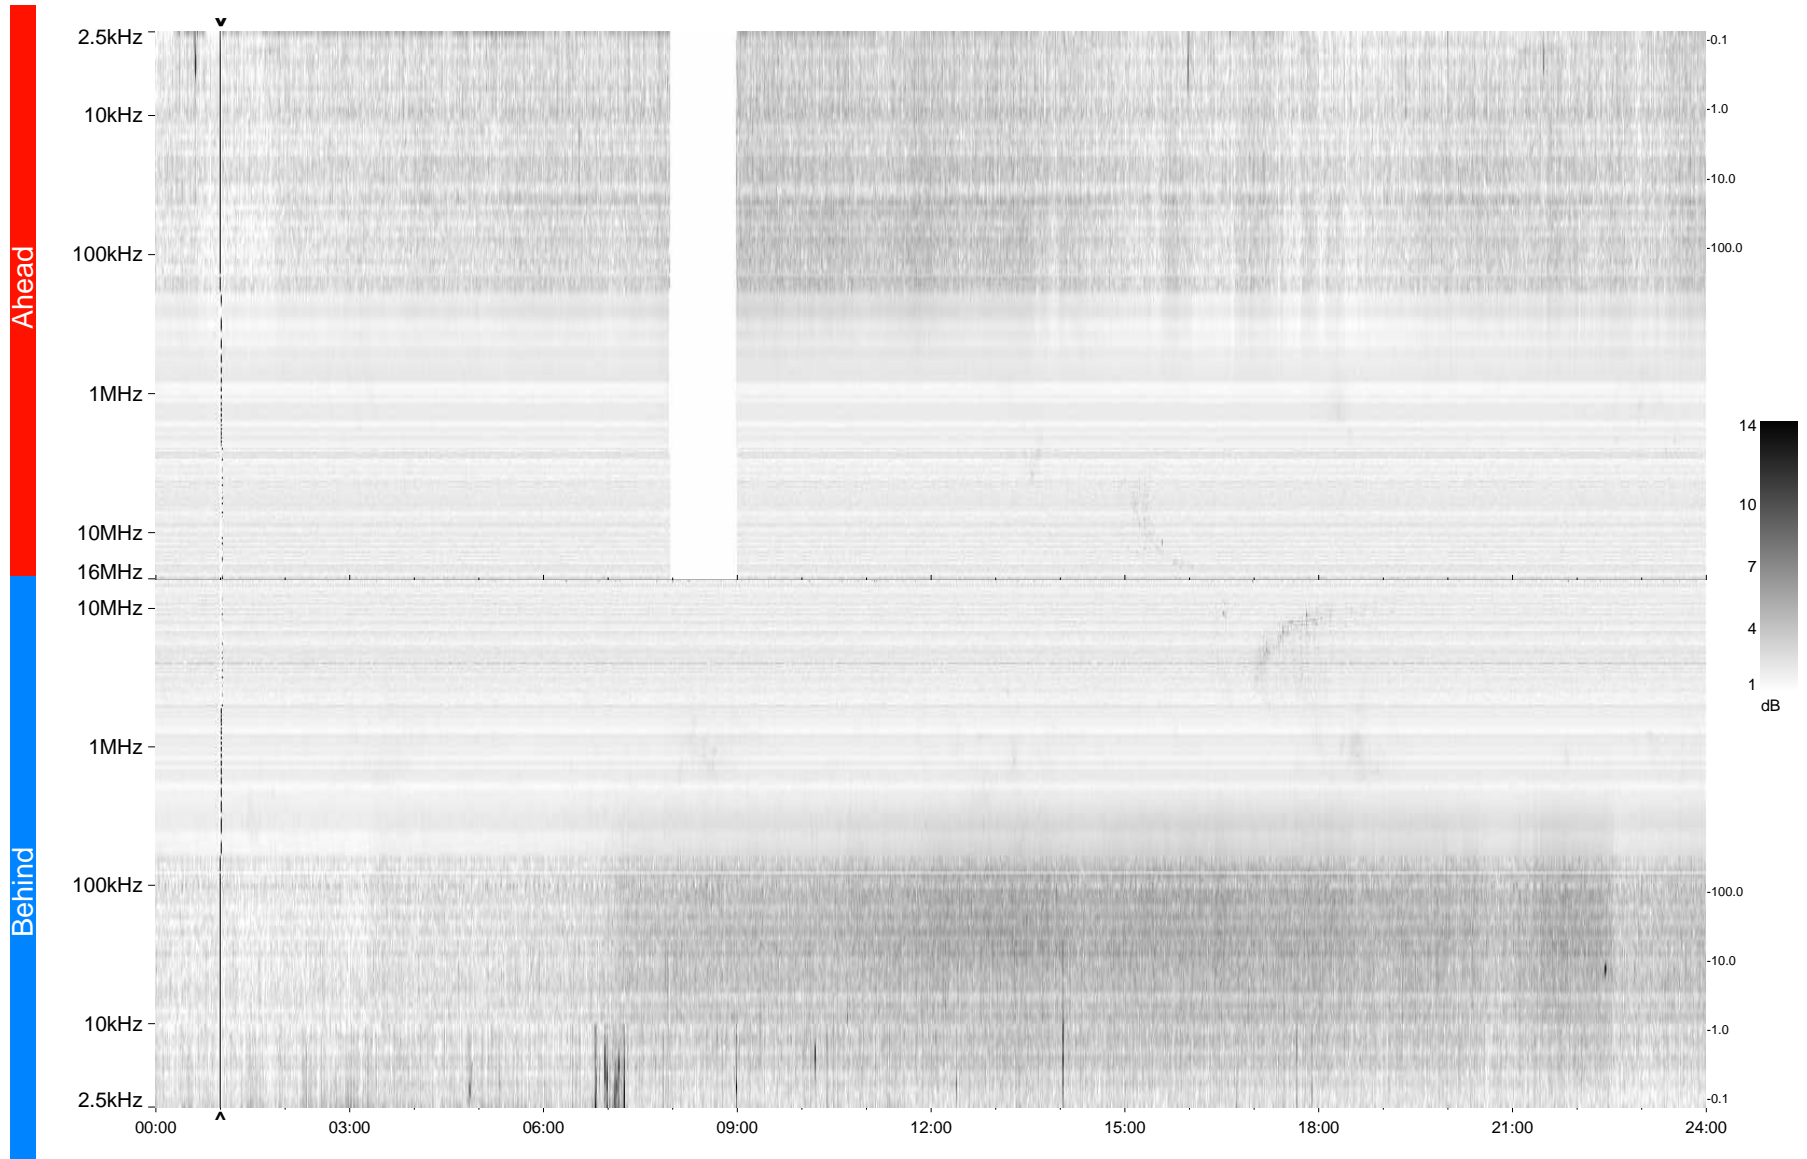

STEREO/WAVES Daily Summary - 03-Sep-2009 (DOY 246)

Ahead source file = swaves_ahead_2009_246_1_04.fin
Ahead PSE Angle = xxx.x

Behind PSE Angle = xxx.x
Behind source file = swaves_behind_2009_246_1_04.fin

Time (UTC)