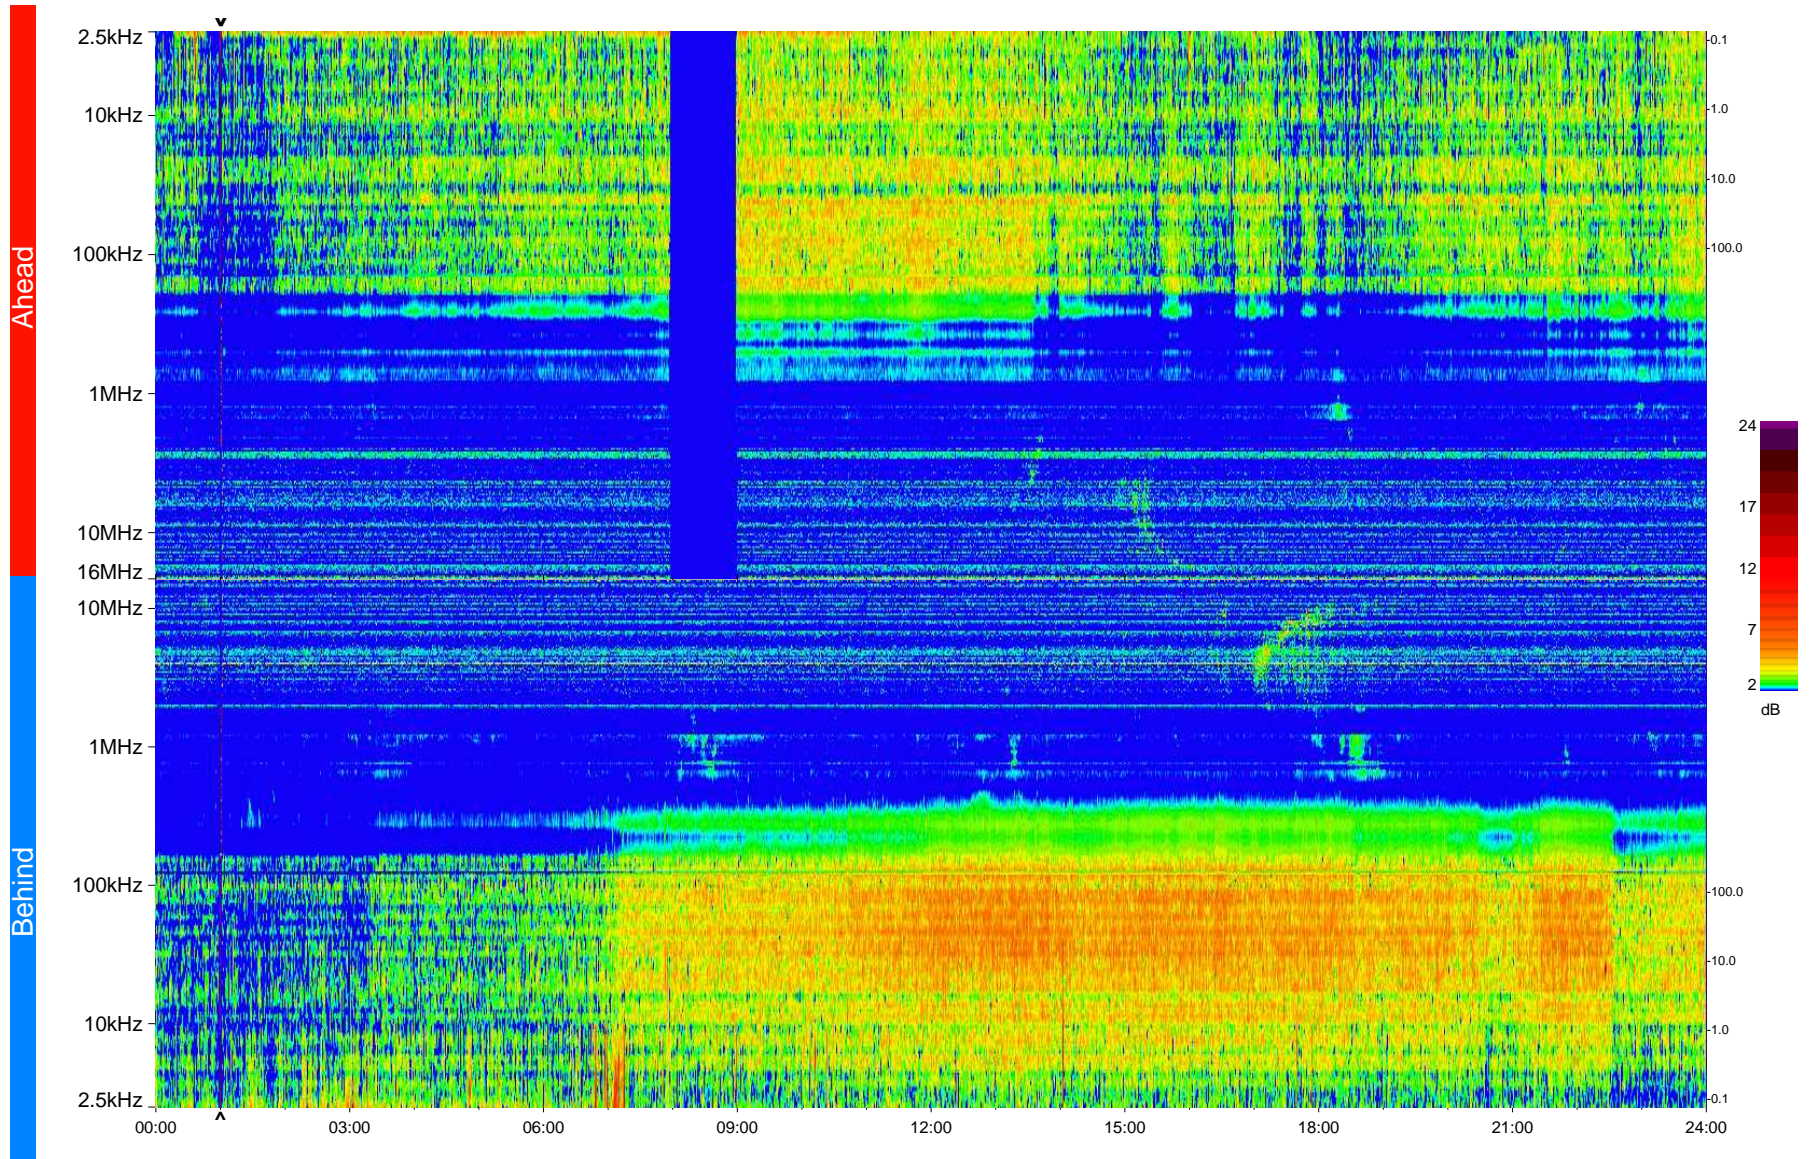

STEREO/WAVES Daily Summary - 03-Sep-2009 (DOY 246)

Ahead source file = swaves_ahead_2009_246_1_04.fin
Ahead PSE Angle = xxx.x

Behind PSE Angle = xxx.x
Behind source file = swaves_behind_2009_246_1_04.fin

Time (UTC)