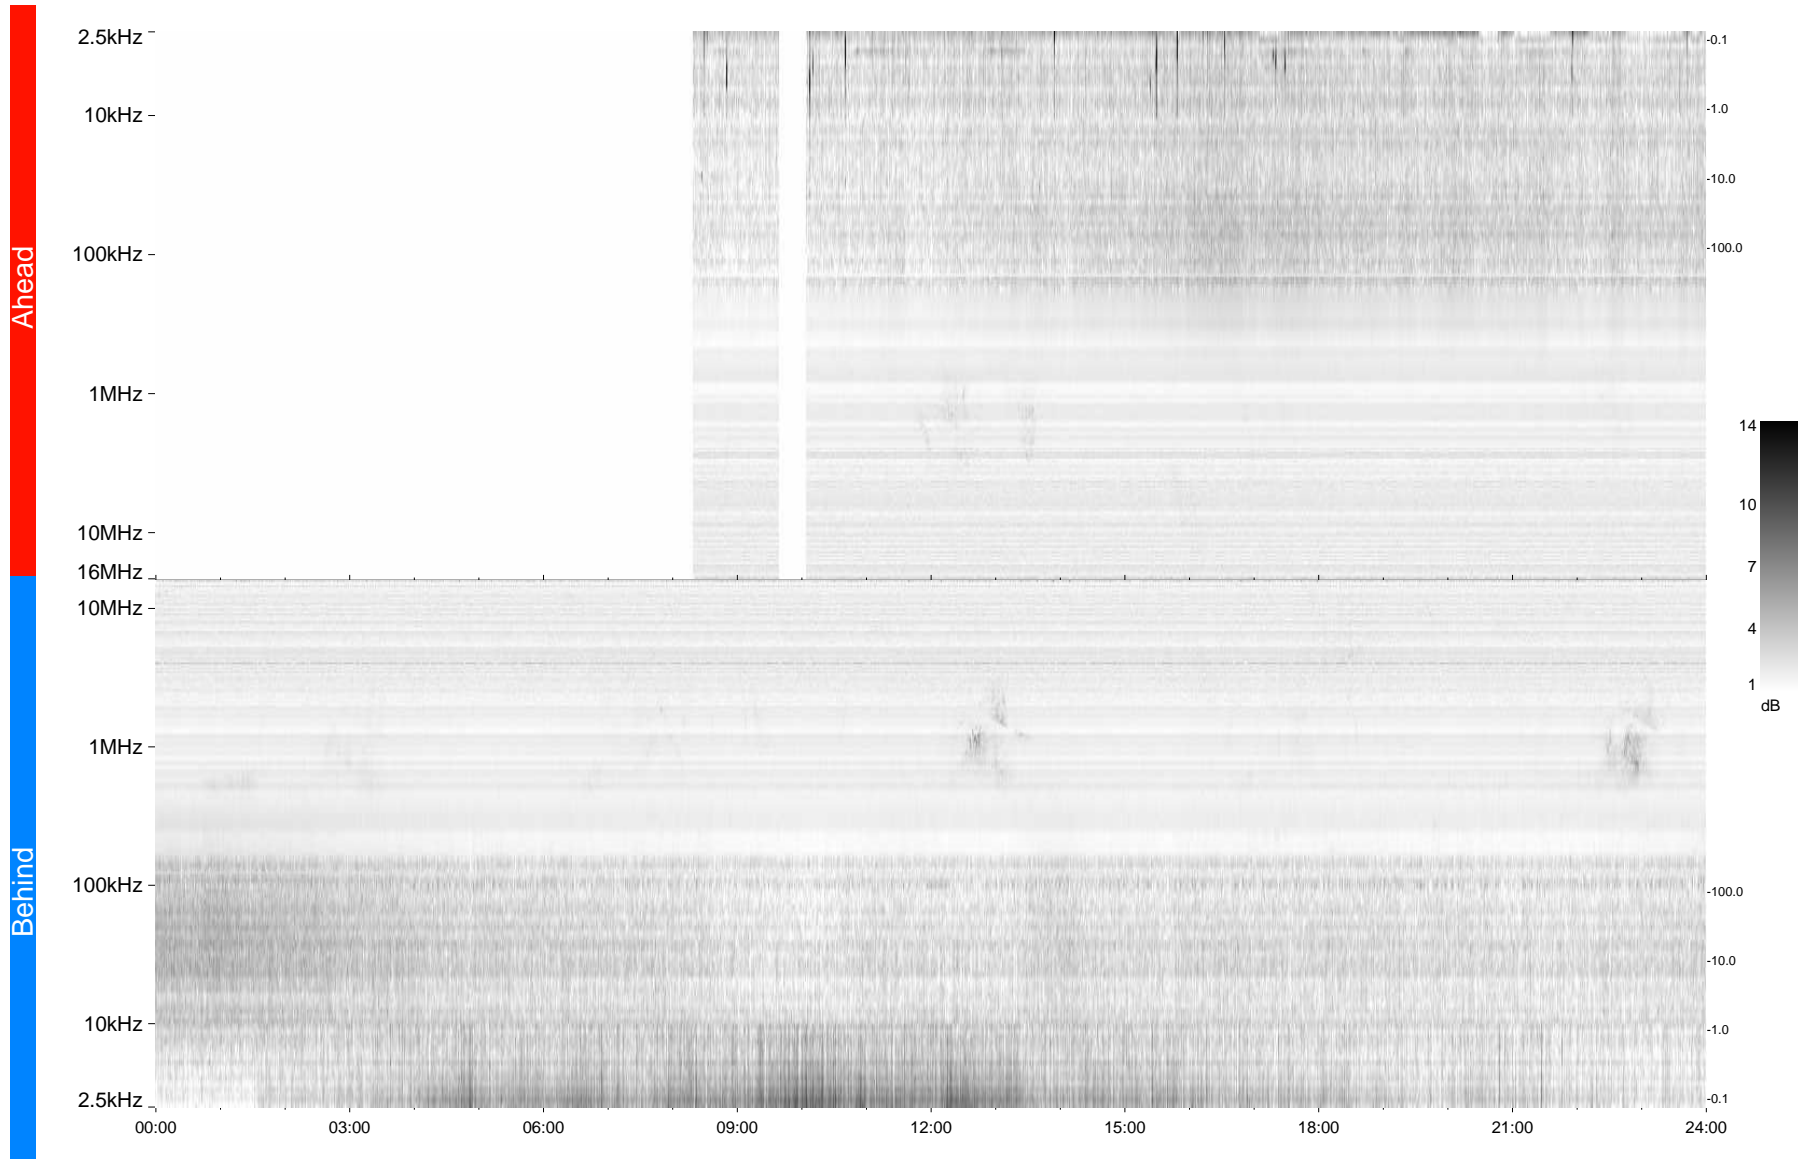

STEREO/WAVES Daily Summary - 02-Sep-2009 (DOY 245)

Ahead source file = swaves_ahead_2009_245_1_04.fin
Ahead PSE Angle = xxx.x

Behind PSE Angle = xxx.x
Behind source file = swaves_behind_2009_245_1_04.fin

Time (UTC)