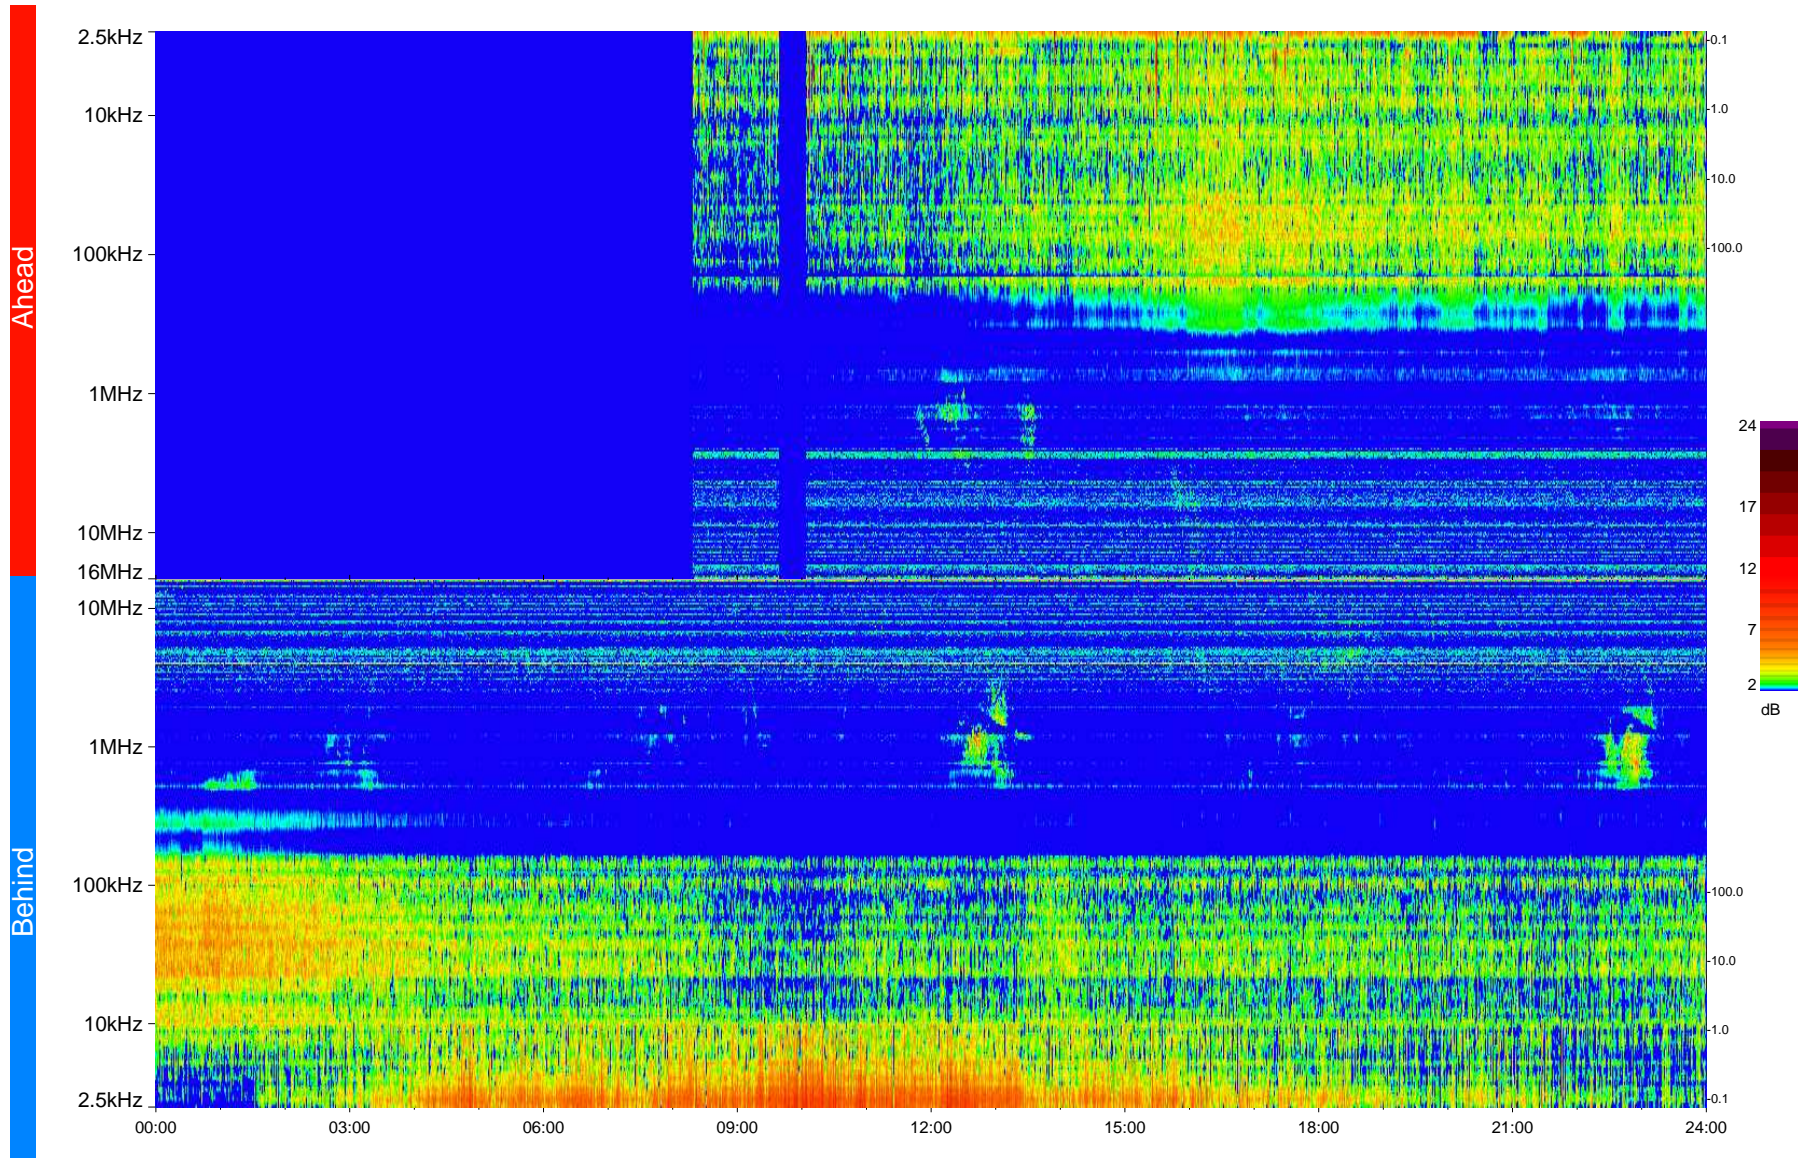

STEREO/WAVES Daily Summary - 02-Sep-2009 (DOY 245)

Ahead source file = swaves_ahead_2009_245_1_04.fin
Ahead PSE Angle = xxx.x

Behind PSE Angle = xxx.x
Behind source file = swaves_behind_2009_245_1_04.fin

Time (UTC)