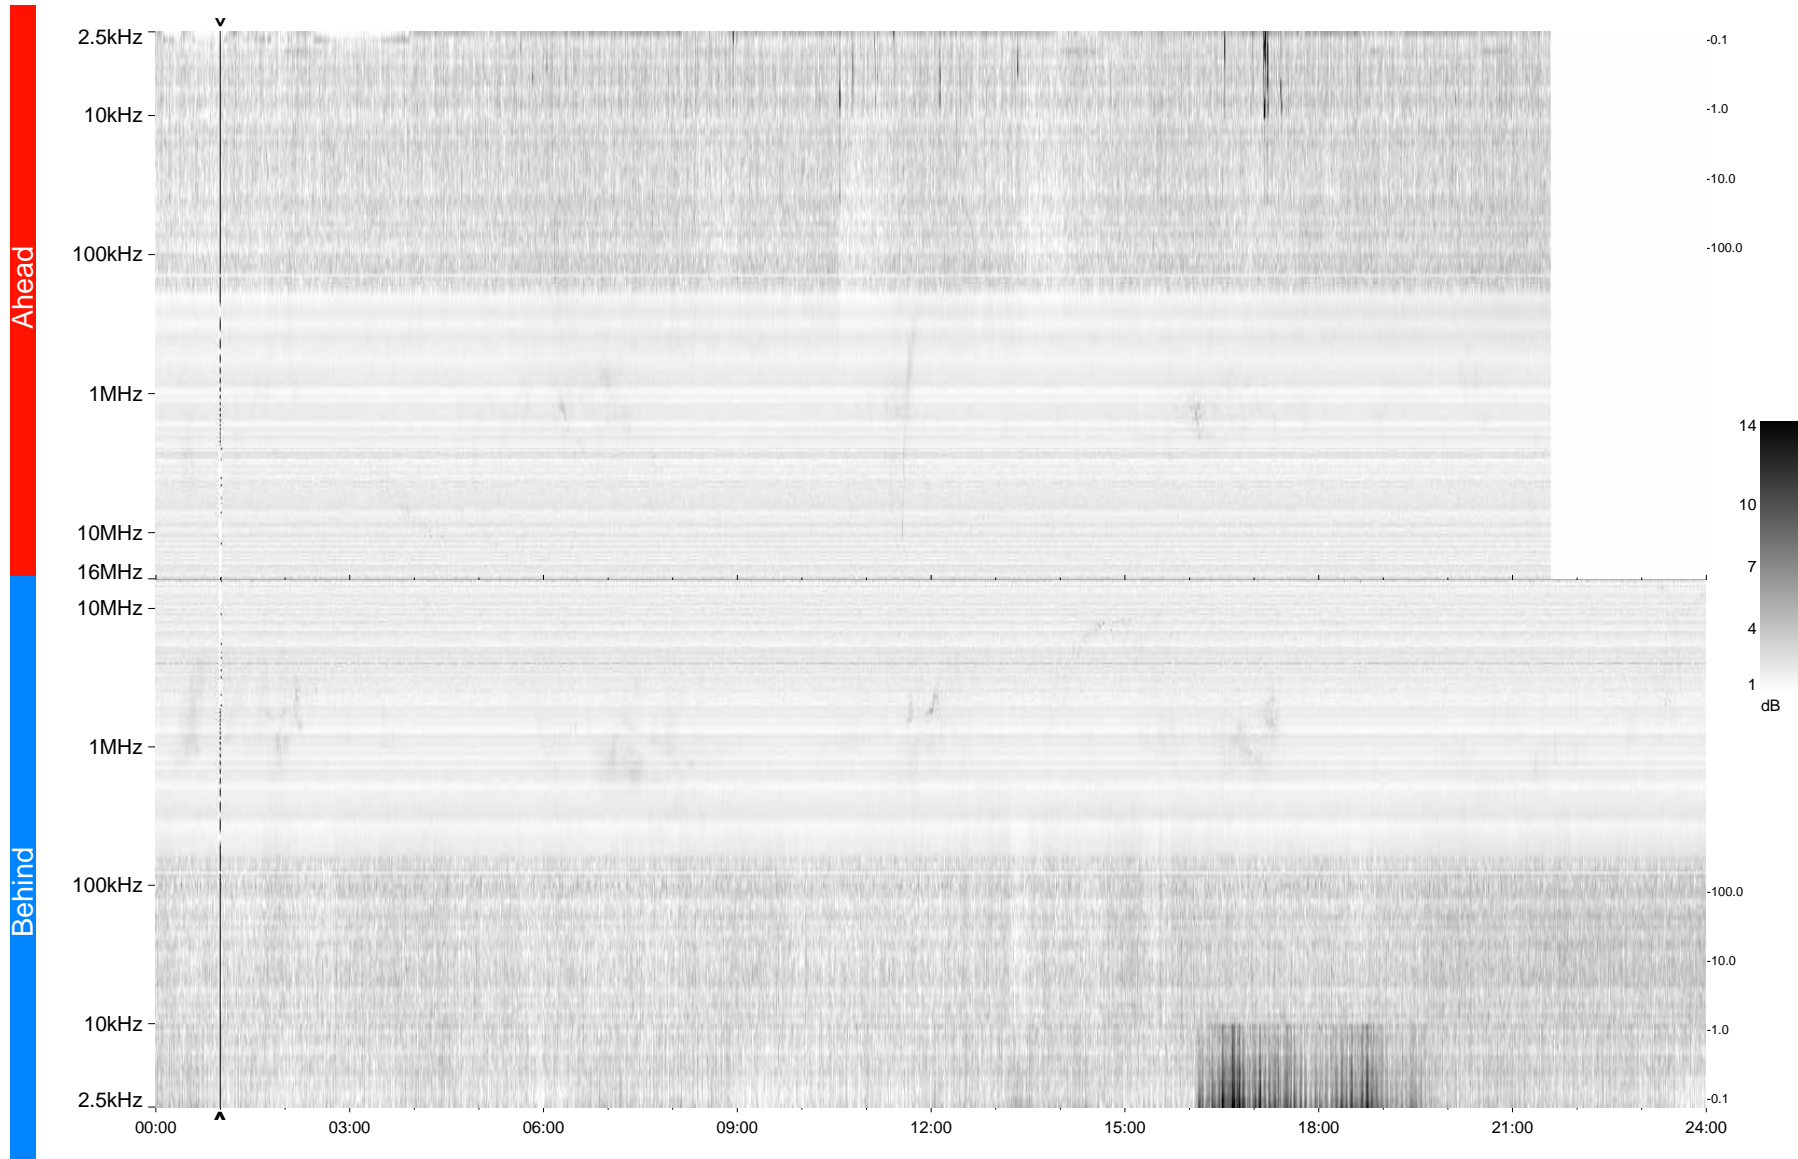

STEREO/WAVES Daily Summary - 01-Sep-2009 (DOY 244)

Ahead source file = swaves_ahead_2009_244_1_04.fin
Ahead PSE Angle = xxx.x

Behind PSE Angle = xxx.x
Behind source file = swaves_behind_2009_244_1_04.fin

Time (UTC)