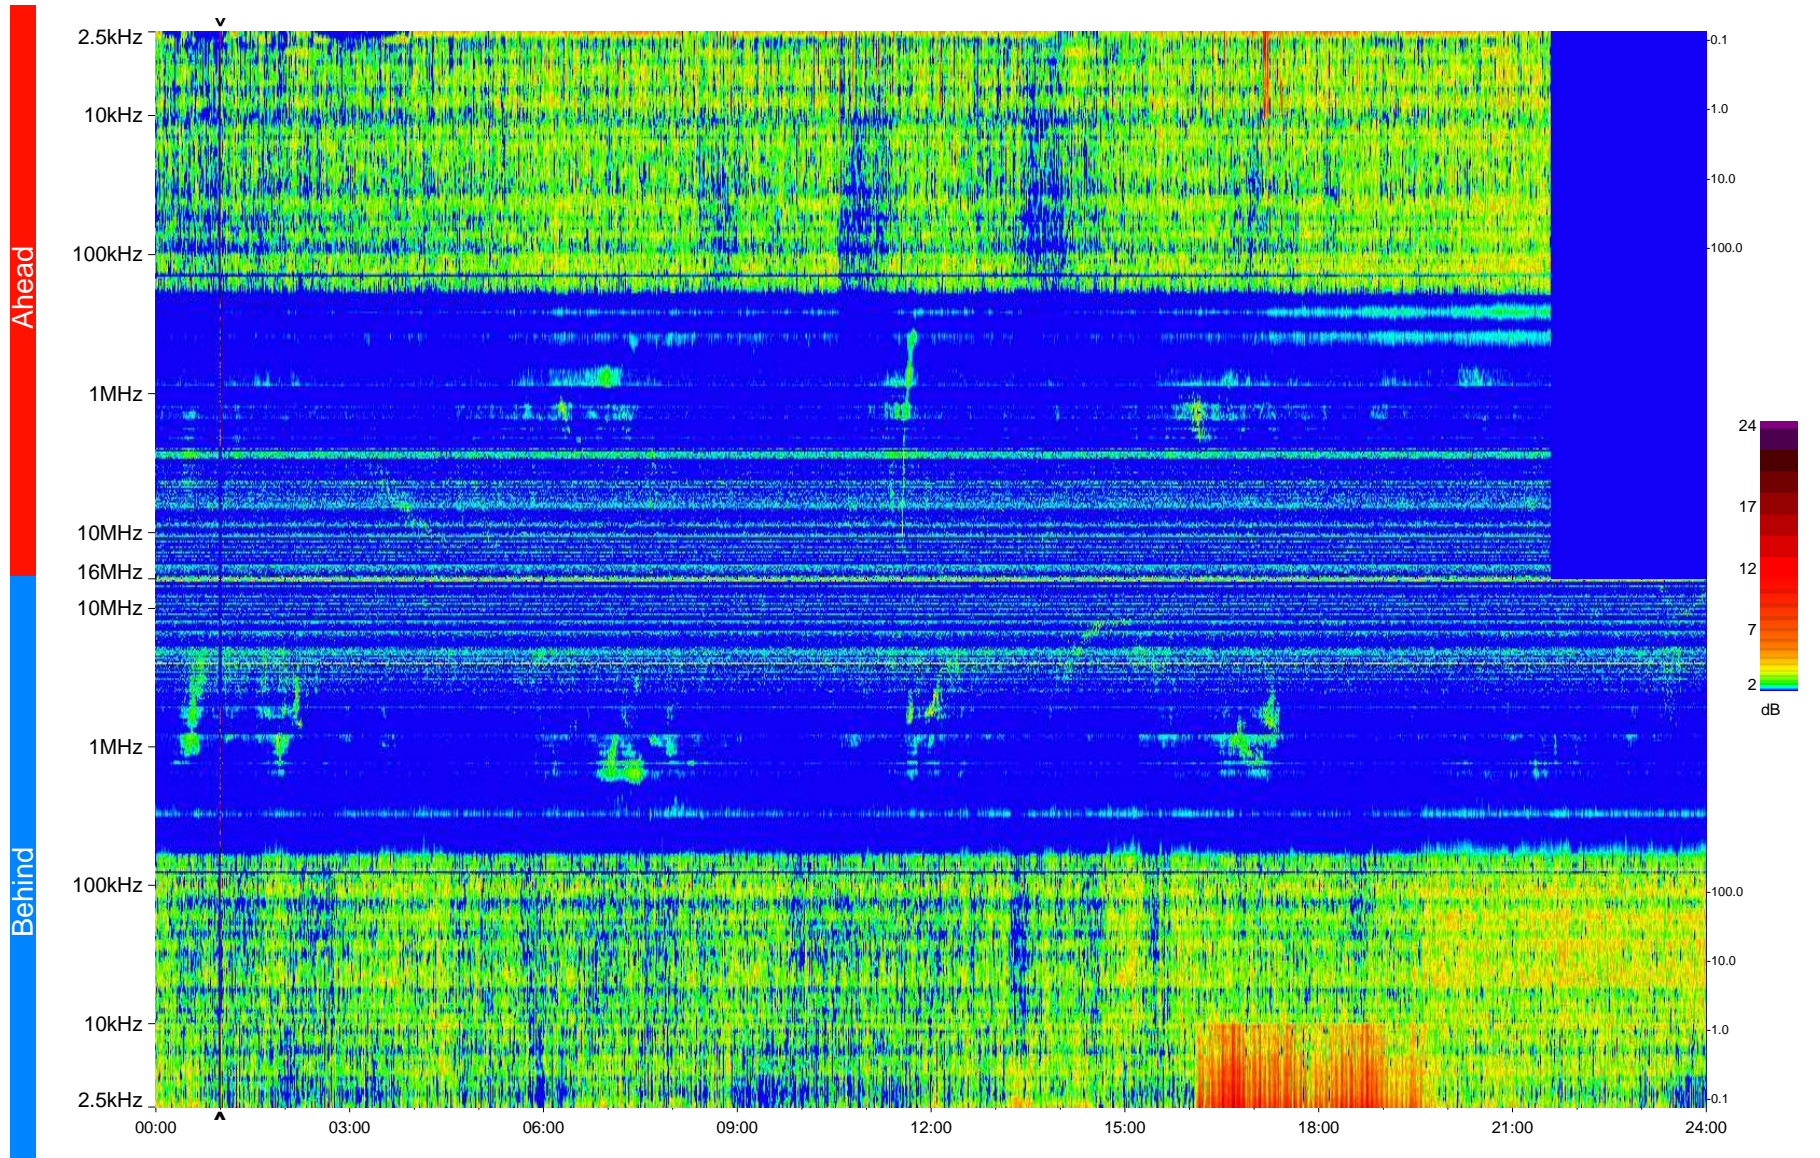

STEREO/WAVES Daily Summary - 01-Sep-2009 (DOY 244)

Ahead source file = swaves_ahead_2009_244_1_04.fin
Ahead PSE Angle = xxx.x

Behind PSE Angle = xxx.x
Behind source file = swaves_behind_2009_244_1_04.fin

Time (UTC)