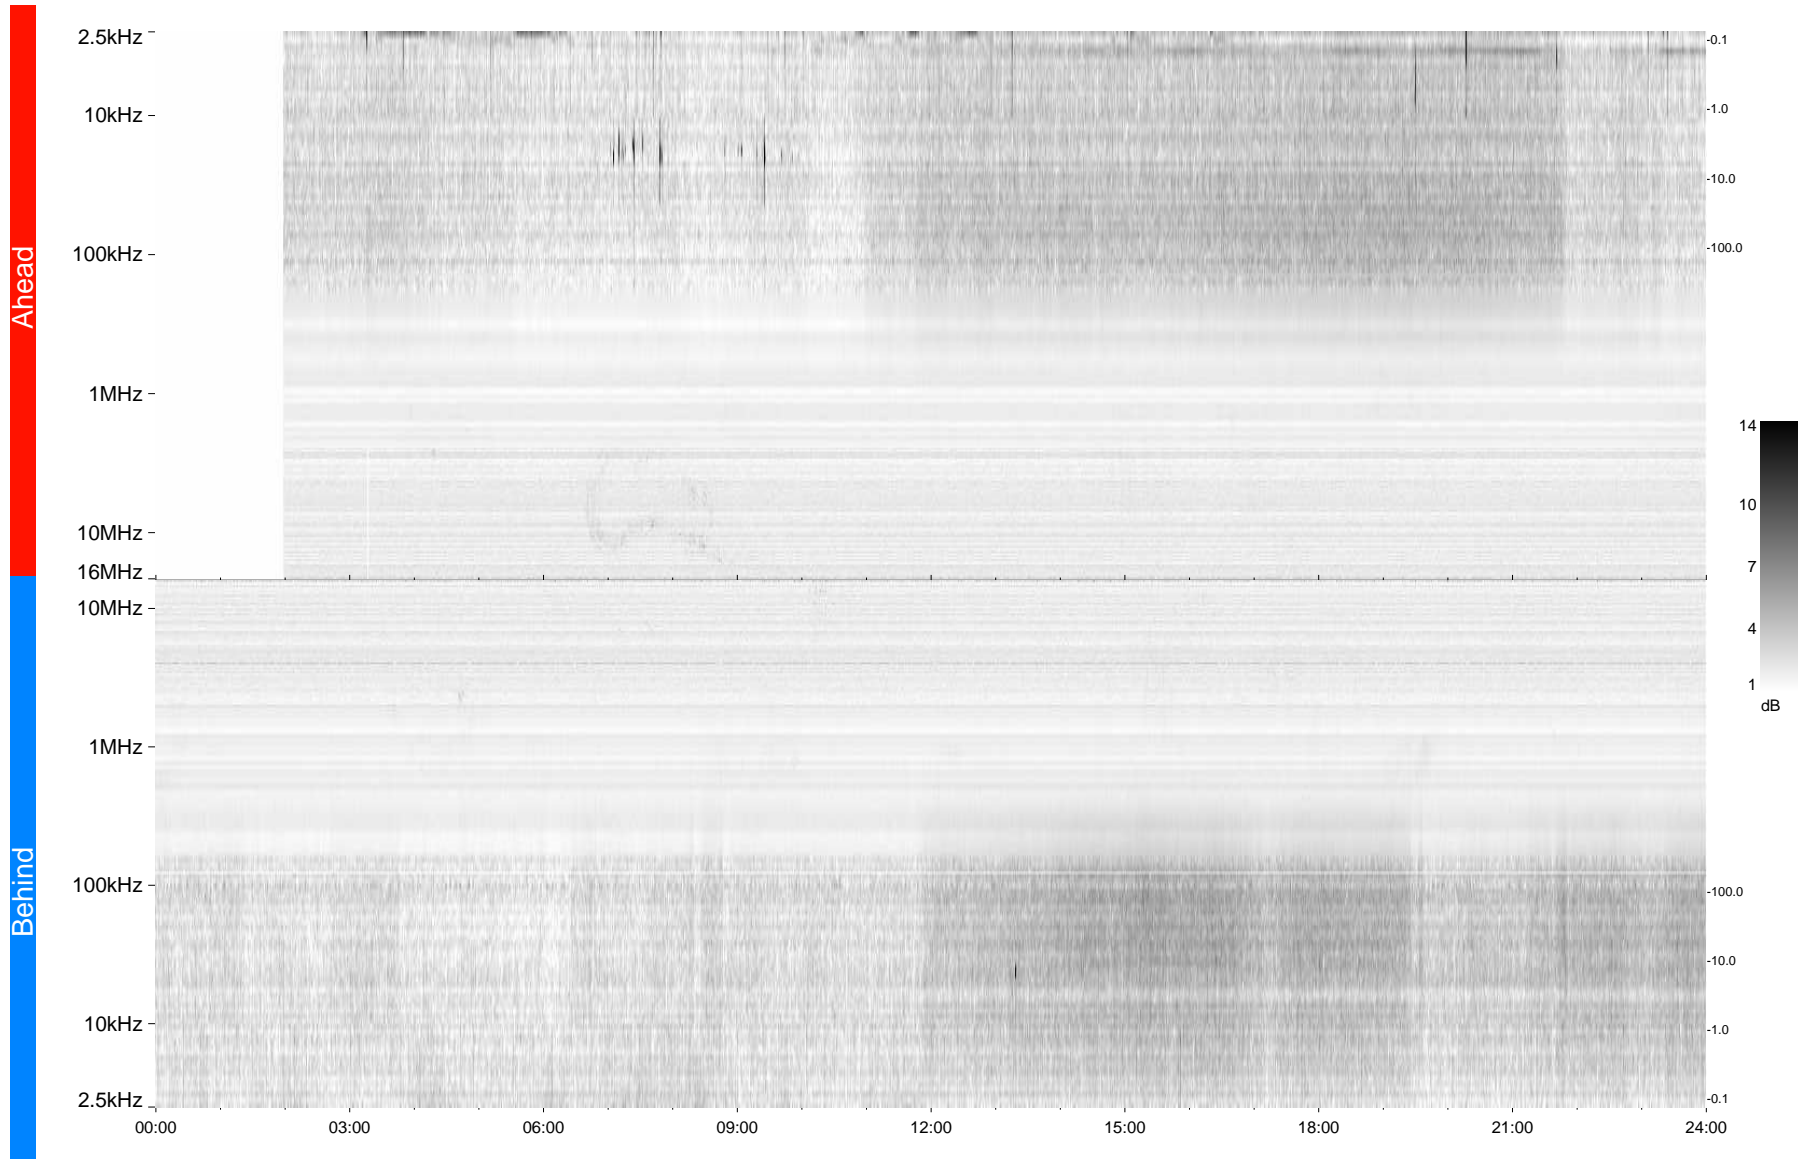

STEREO/WAVES Daily Summary - 29-Aug-2009 (DOY 241)

Ahead source file = swaves_ahead_2009_241_1_04.fin
Ahead PSE Angle = xxx.x

Behind PSE Angle = xxx.x
Behind source file = swaves_behind_2009_241_1_04.fin

Time (UTC)