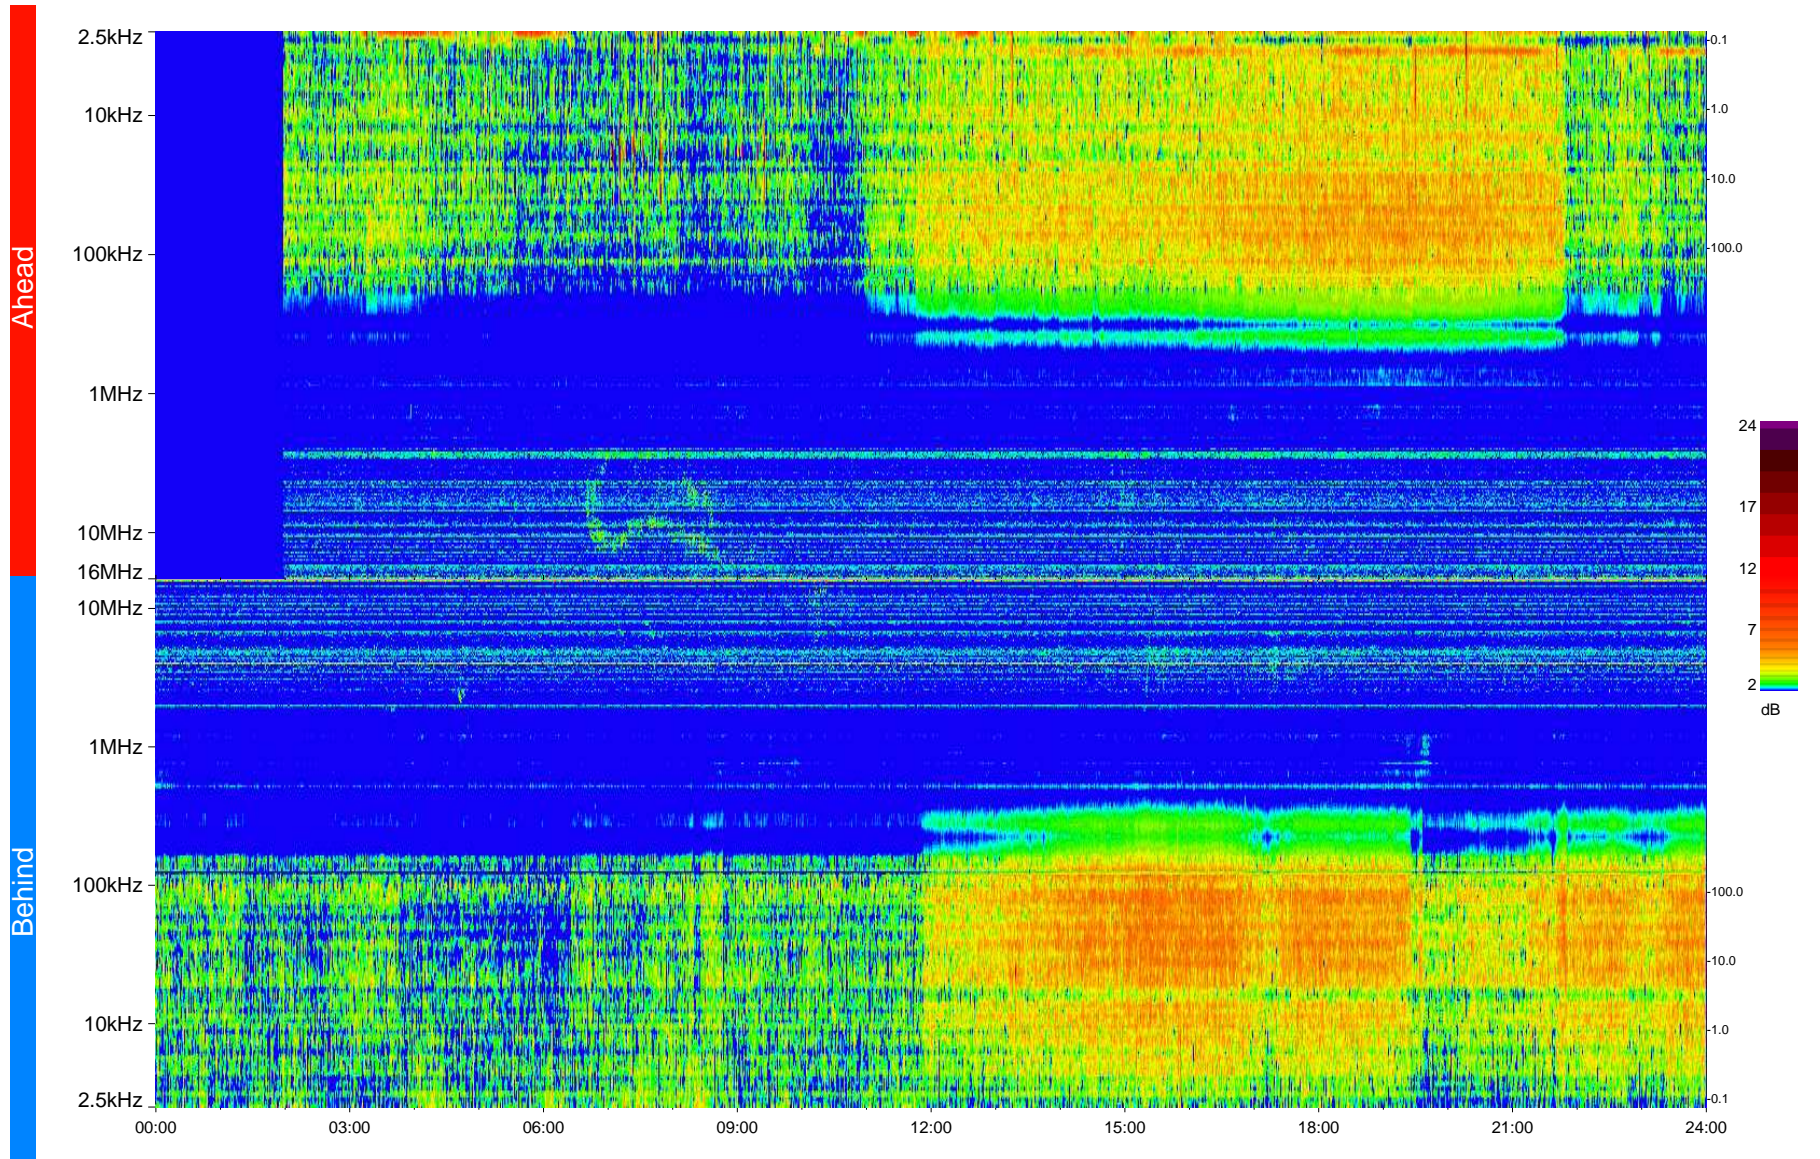

STEREO/WAVES Daily Summary - 29-Aug-2009 (DOY 241)

Ahead source file = swaves_ahead_2009_241_1_04.fin
Ahead PSE Angle = xxx.x

Behind PSE Angle = xxx.x
Behind source file = swaves_behind_2009_241_1_04.fin

Time (UTC)