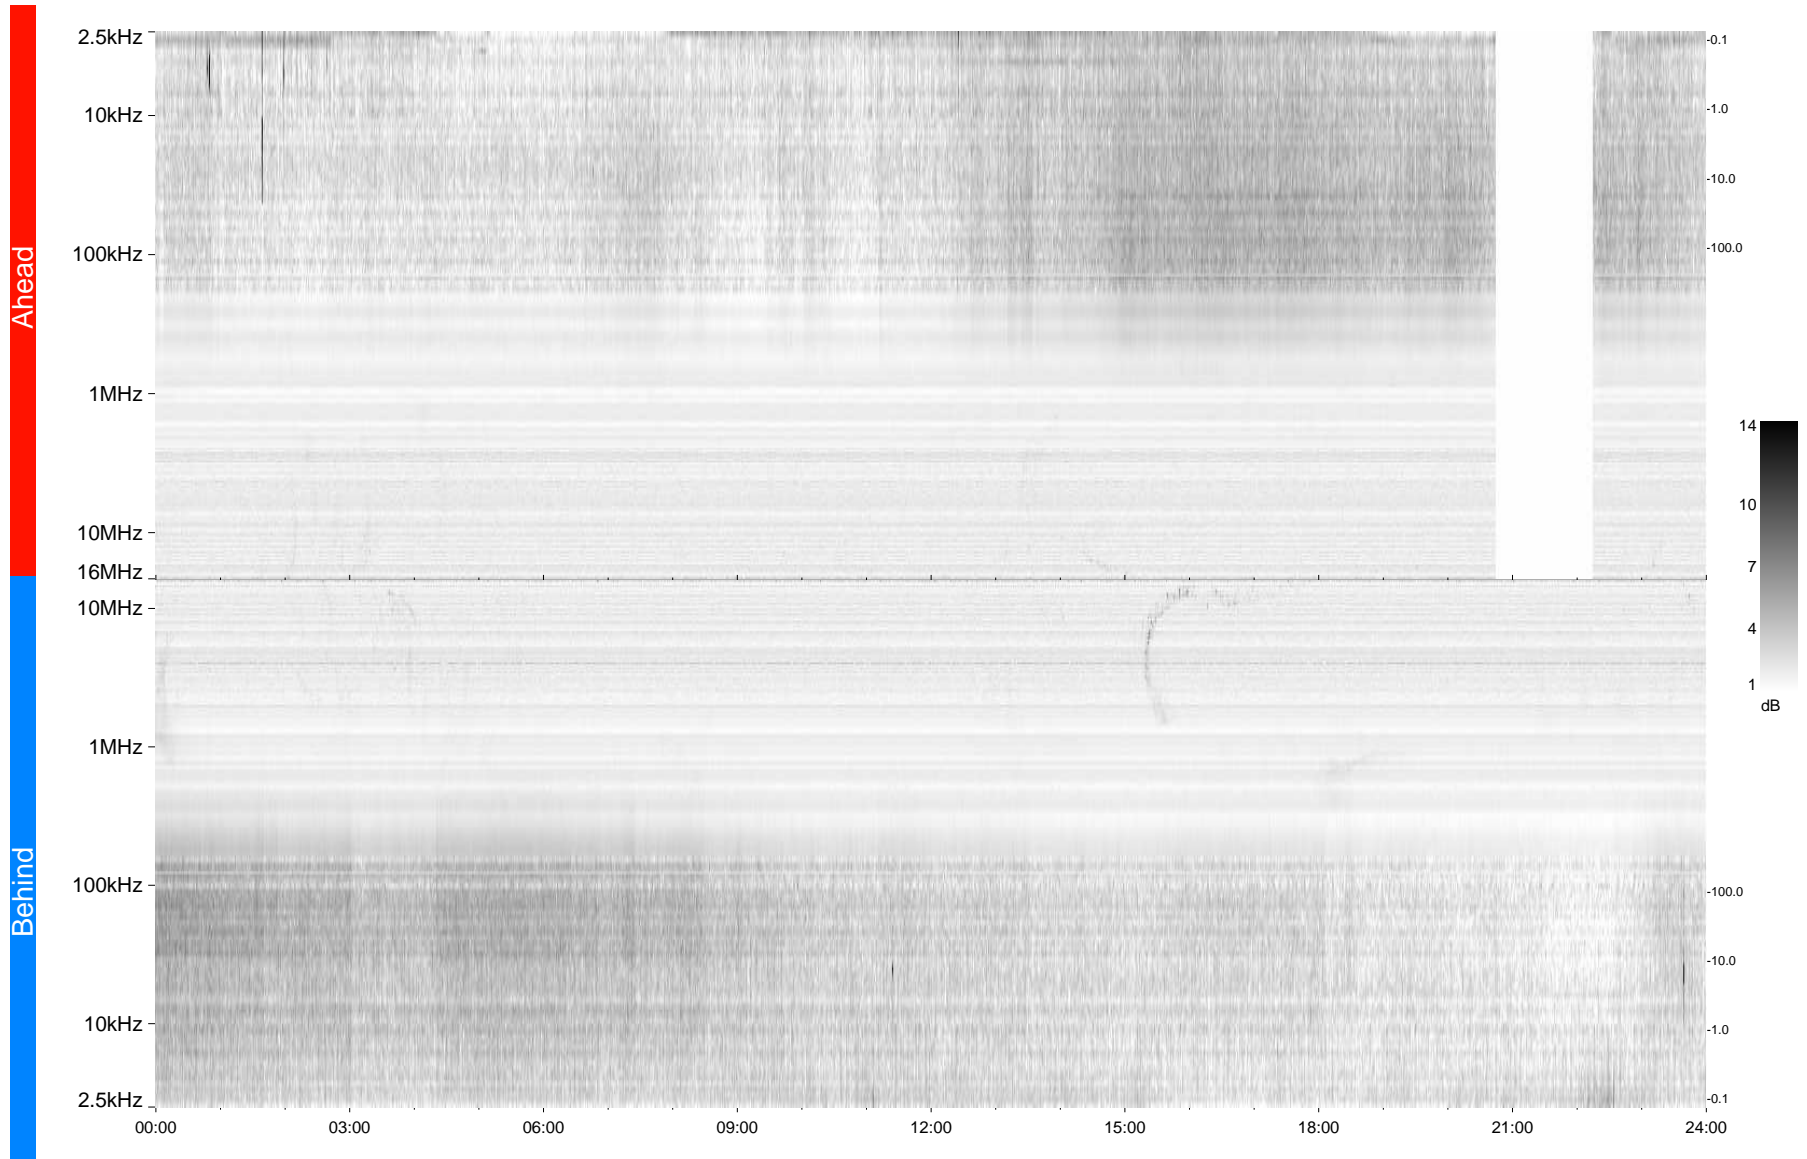

STEREO/WAVES Daily Summary - 27-Aug-2009 (DOY 239)

Ahead source file = swaves_ahead_2009_239_1_04.fin
Ahead PSE Angle = xxx.x

Behind PSE Angle = xxx.x
Behind source file = swaves_behind_2009_239_1_04.fin

Time (UTC)