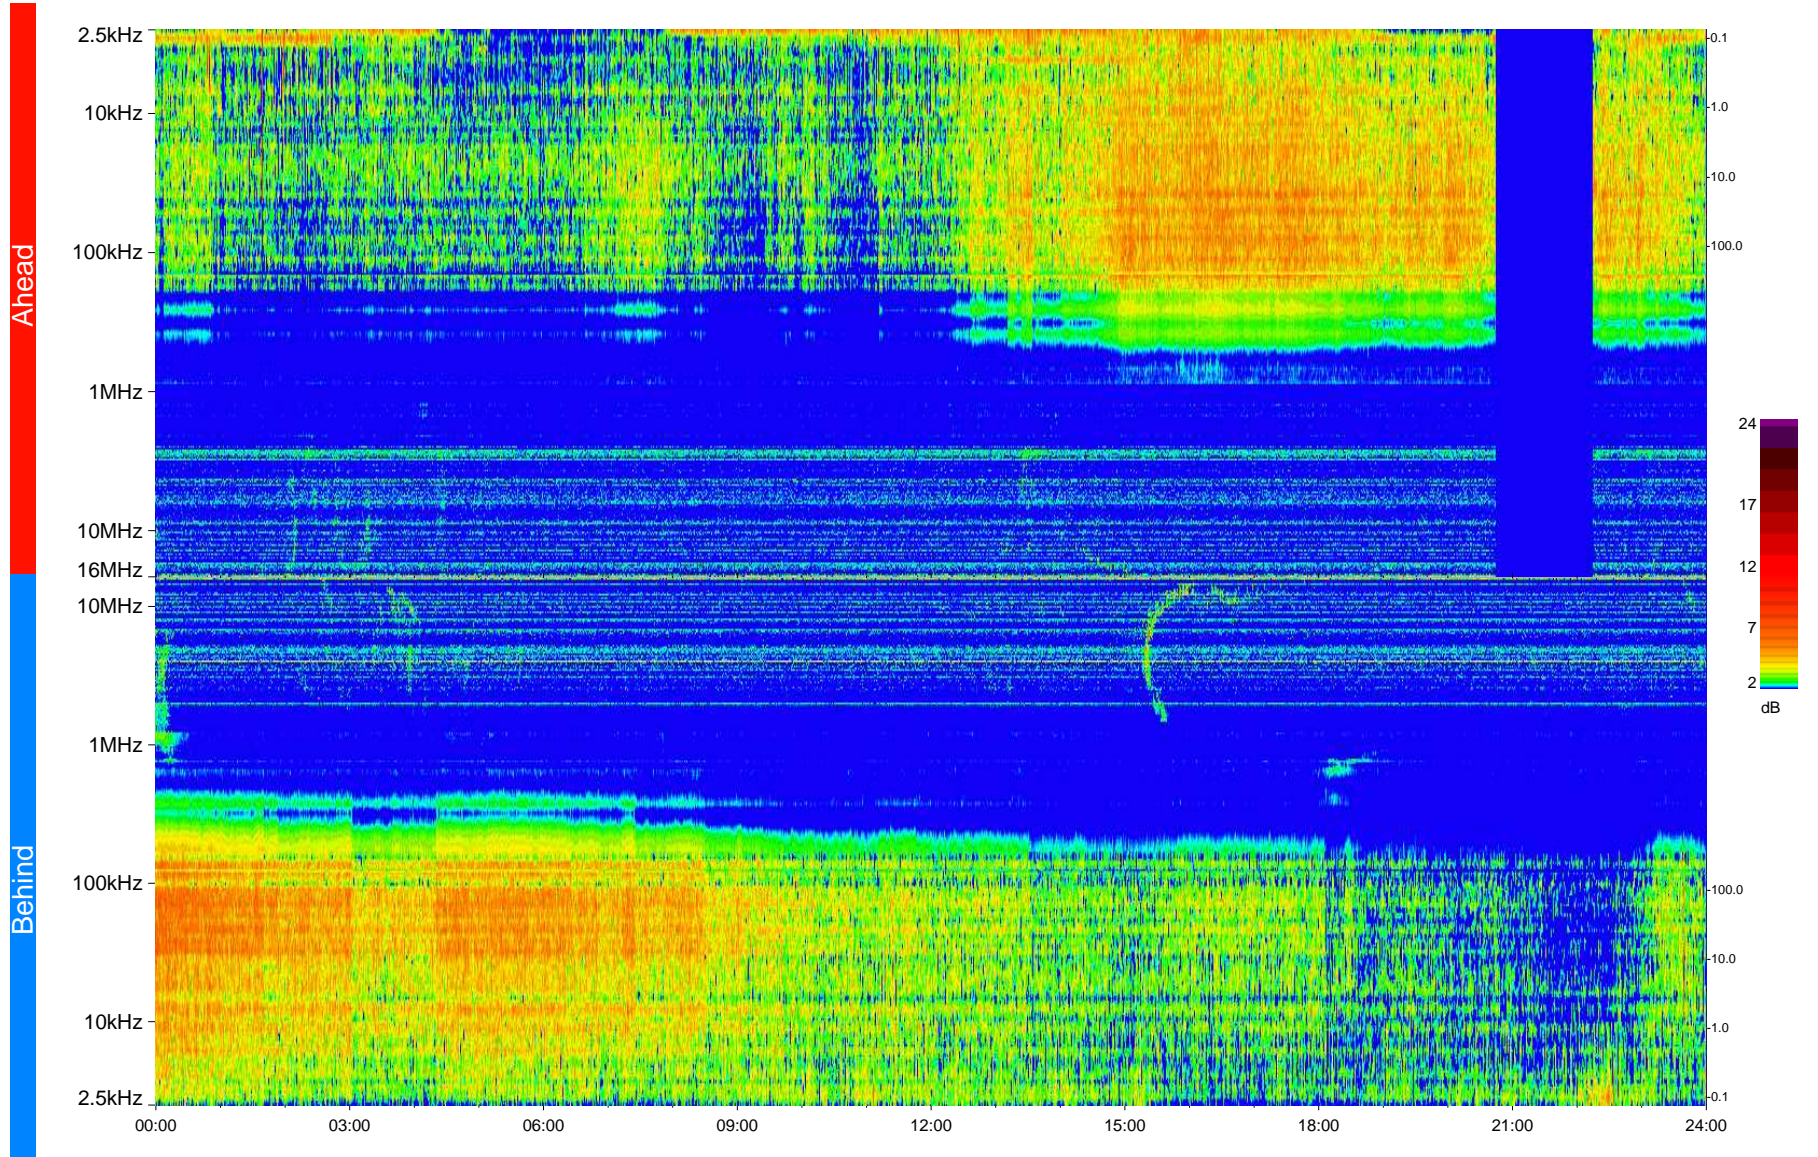

# STEREO/WAVES Daily Summary - 27-Aug-2009 (DOY 239)

Ahead source file = swaves\_ahead\_2009\_239\_1\_04.fin  
Ahead PSE Angle = xxx.x

Behind PSE Angle = xxx.x  
Behind source file = swaves\_behind\_2009\_239\_1\_04.fin

Time (UTC)