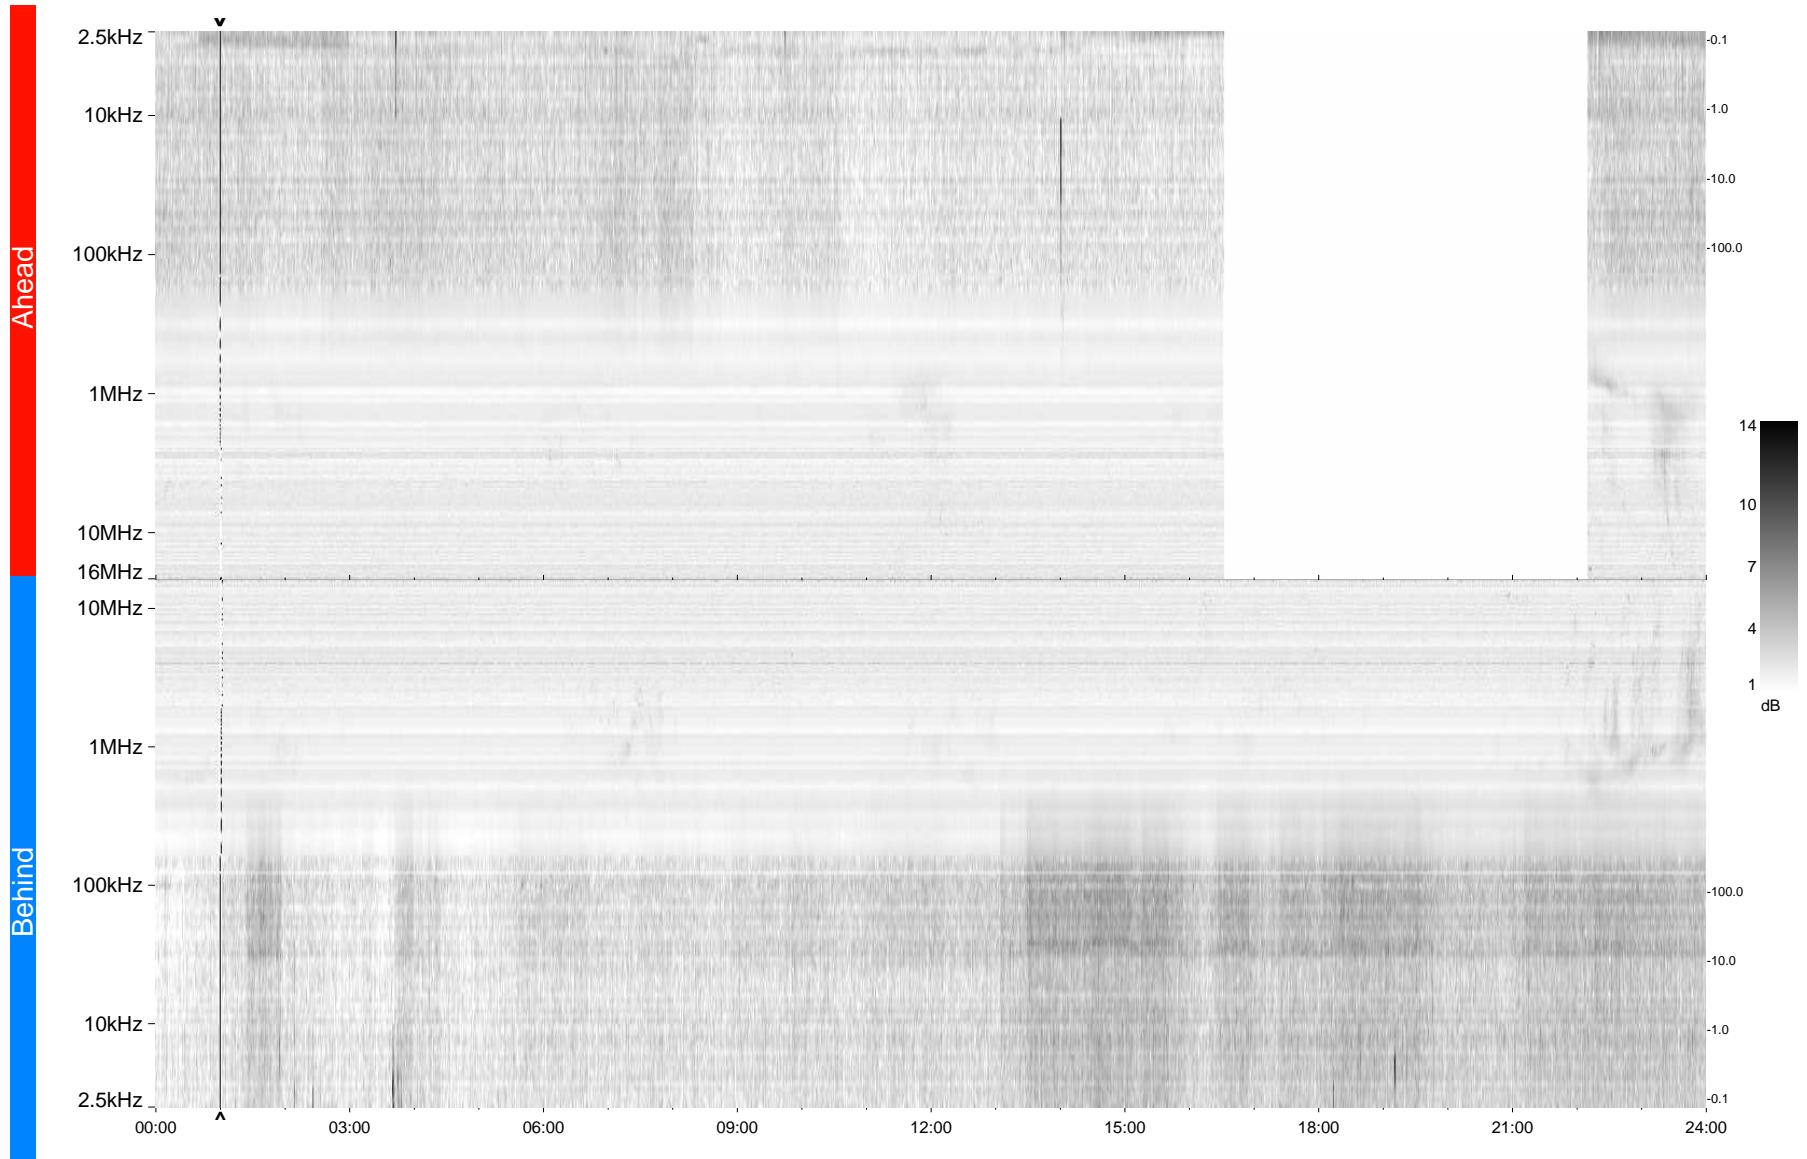

# STEREO/WAVES Daily Summary - 26-Aug-2009 (DOY 238)

Ahead source file = swaves\_ahead\_2009\_238\_1\_04.fin  
Ahead PSE Angle = xxx.x

Behind PSE Angle = xxx.x  
Behind source file = swaves\_behind\_2009\_238\_1\_04.fin

Time (UTC)