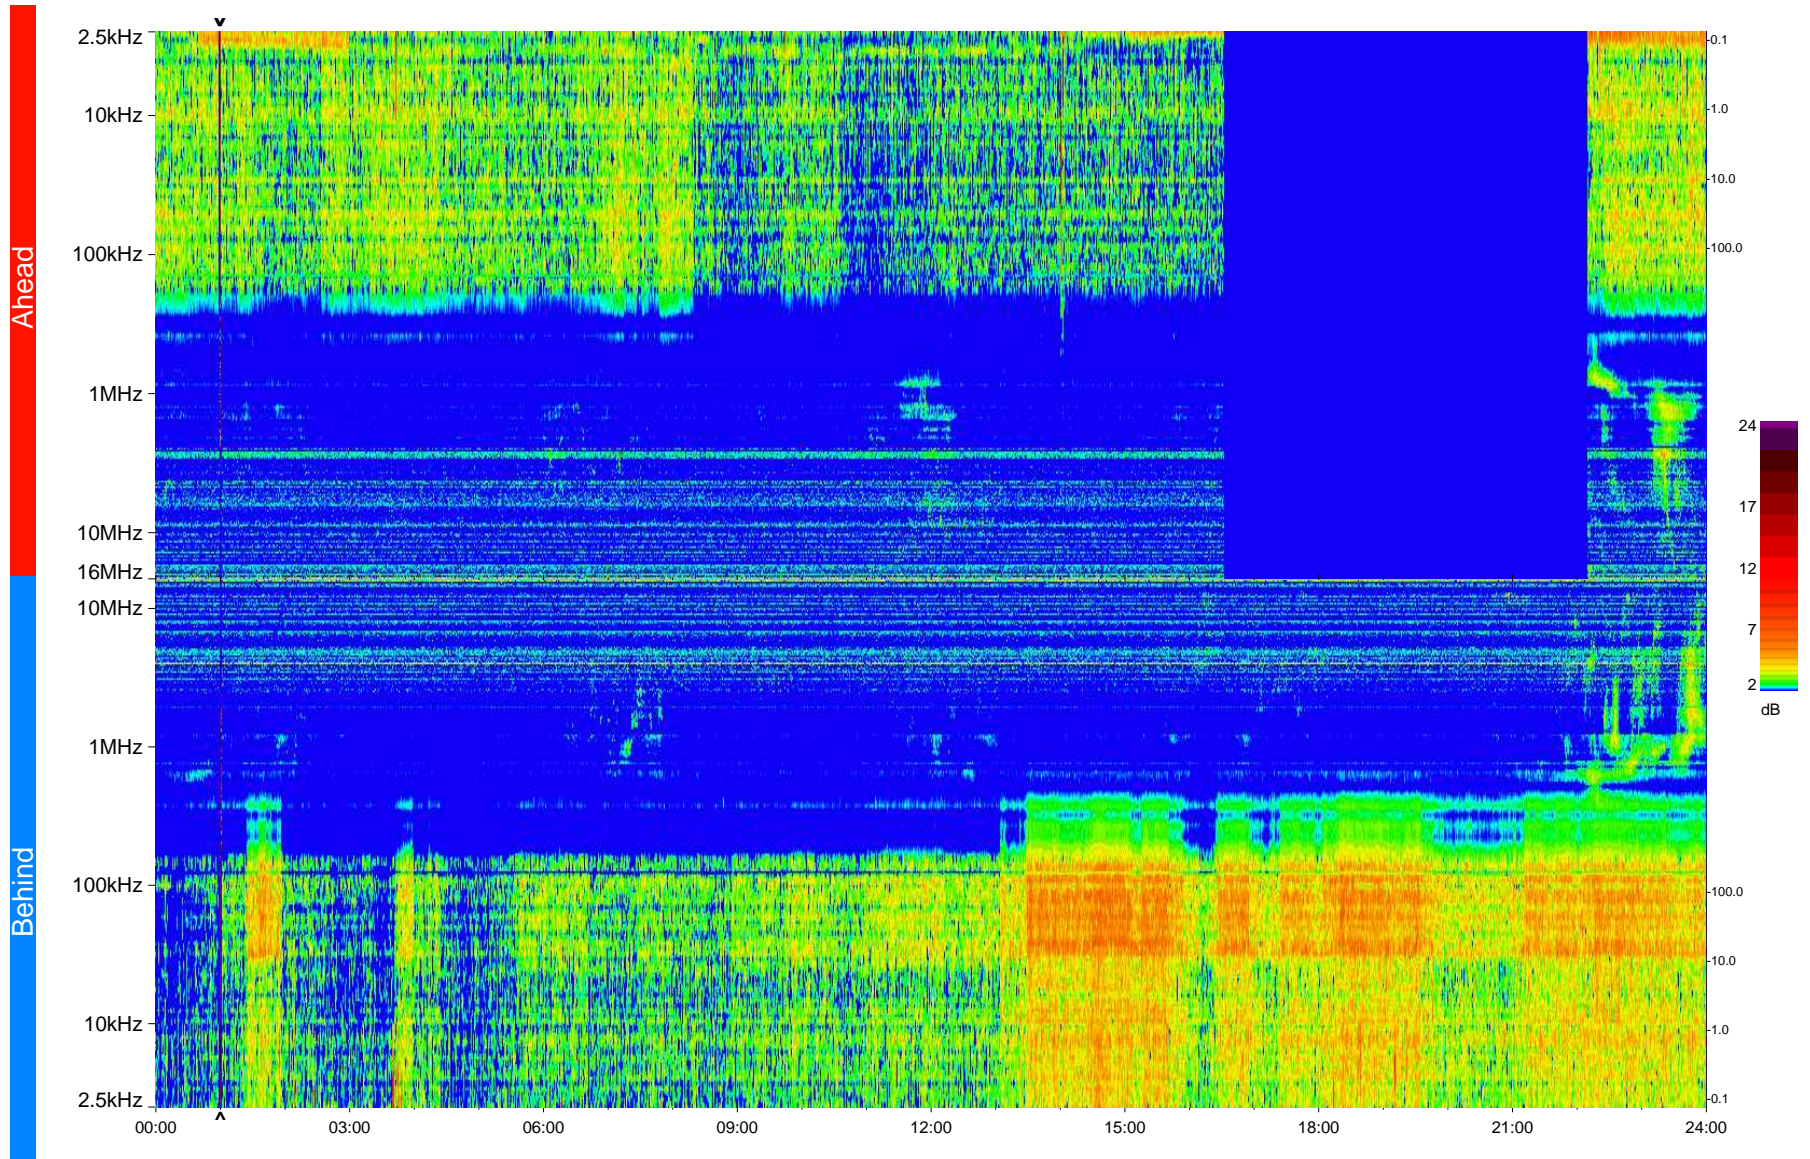

STEREO/WAVES Daily Summary - 26-Aug-2009 (DOY 238)

Ahead source file = swaves_ahead_2009_238_1_04.fin
Ahead PSE Angle = xxx.x

Behind PSE Angle = xxx.x
Behind source file = swaves_behind_2009_238_1_04.fin

Time (UTC)