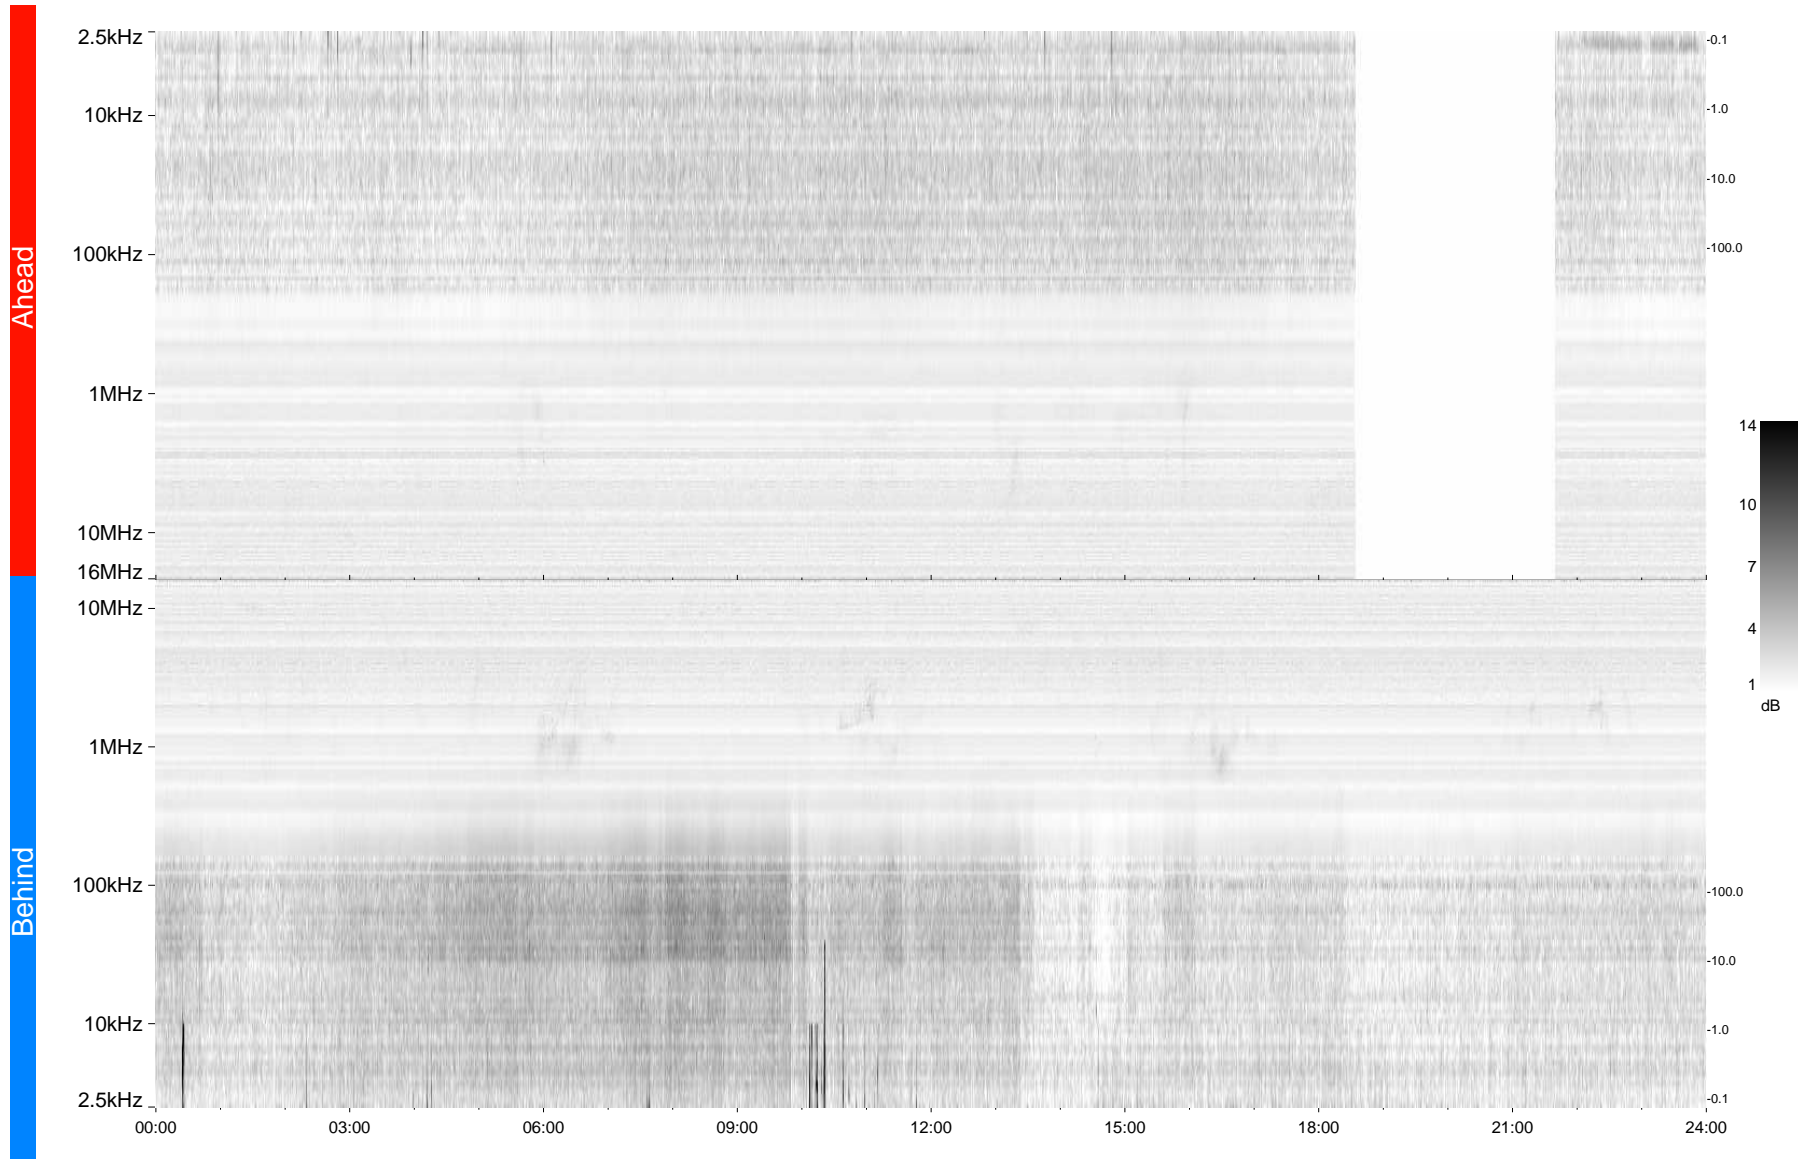

STEREO/WAVES Daily Summary - 25-Aug-2009 (DOY 237)

Ahead source file = swaves_ahead_2009_237_1_04.fin
Ahead PSE Angle = xxx.x

Behind PSE Angle = xxx.x
Behind source file = swaves_behind_2009_237_1_04.fin

Time (UTC)