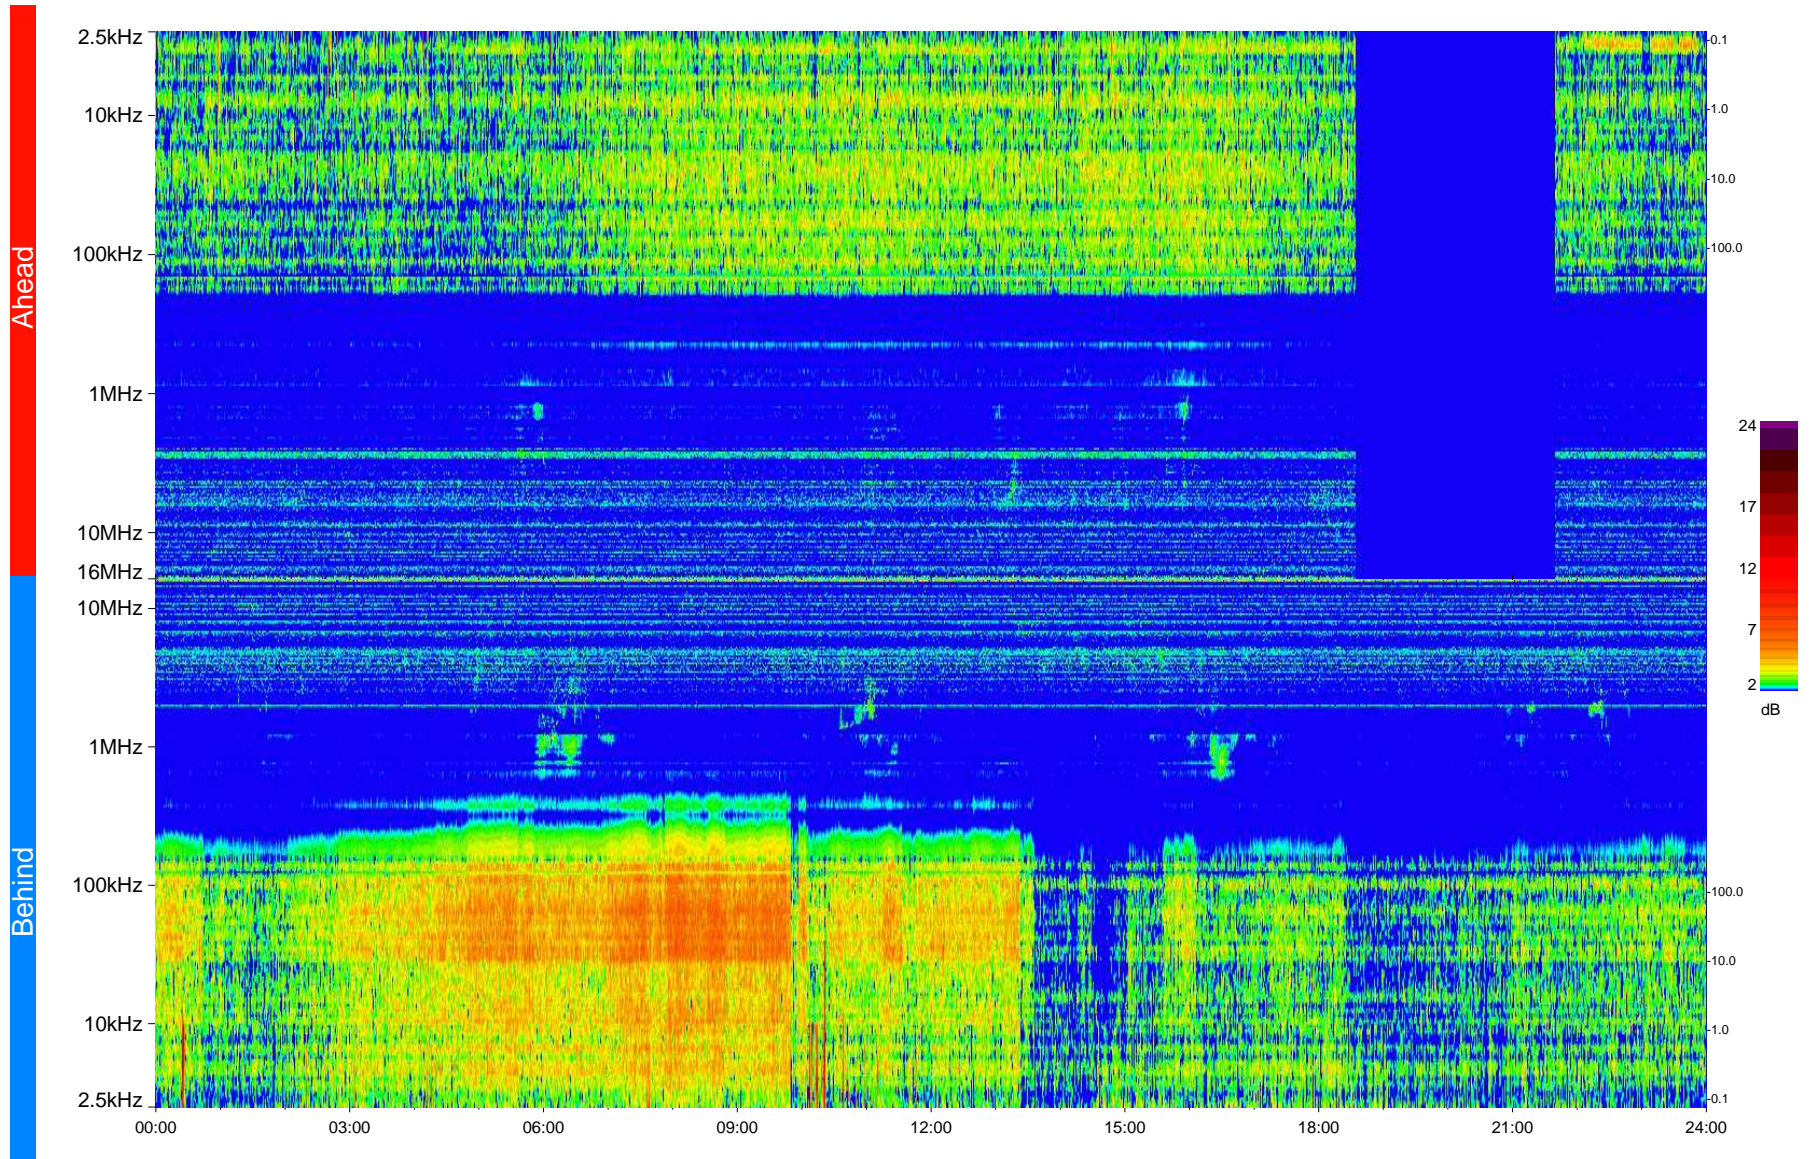

STEREO/WAVES Daily Summary - 25-Aug-2009 (DOY 237)

Ahead source file = swaves_ahead_2009_237_1_04.fin
Ahead PSE Angle = xxx.x

Behind PSE Angle = xxx.x
Behind source file = swaves_behind_2009_237_1_04.fin

Time (UTC)