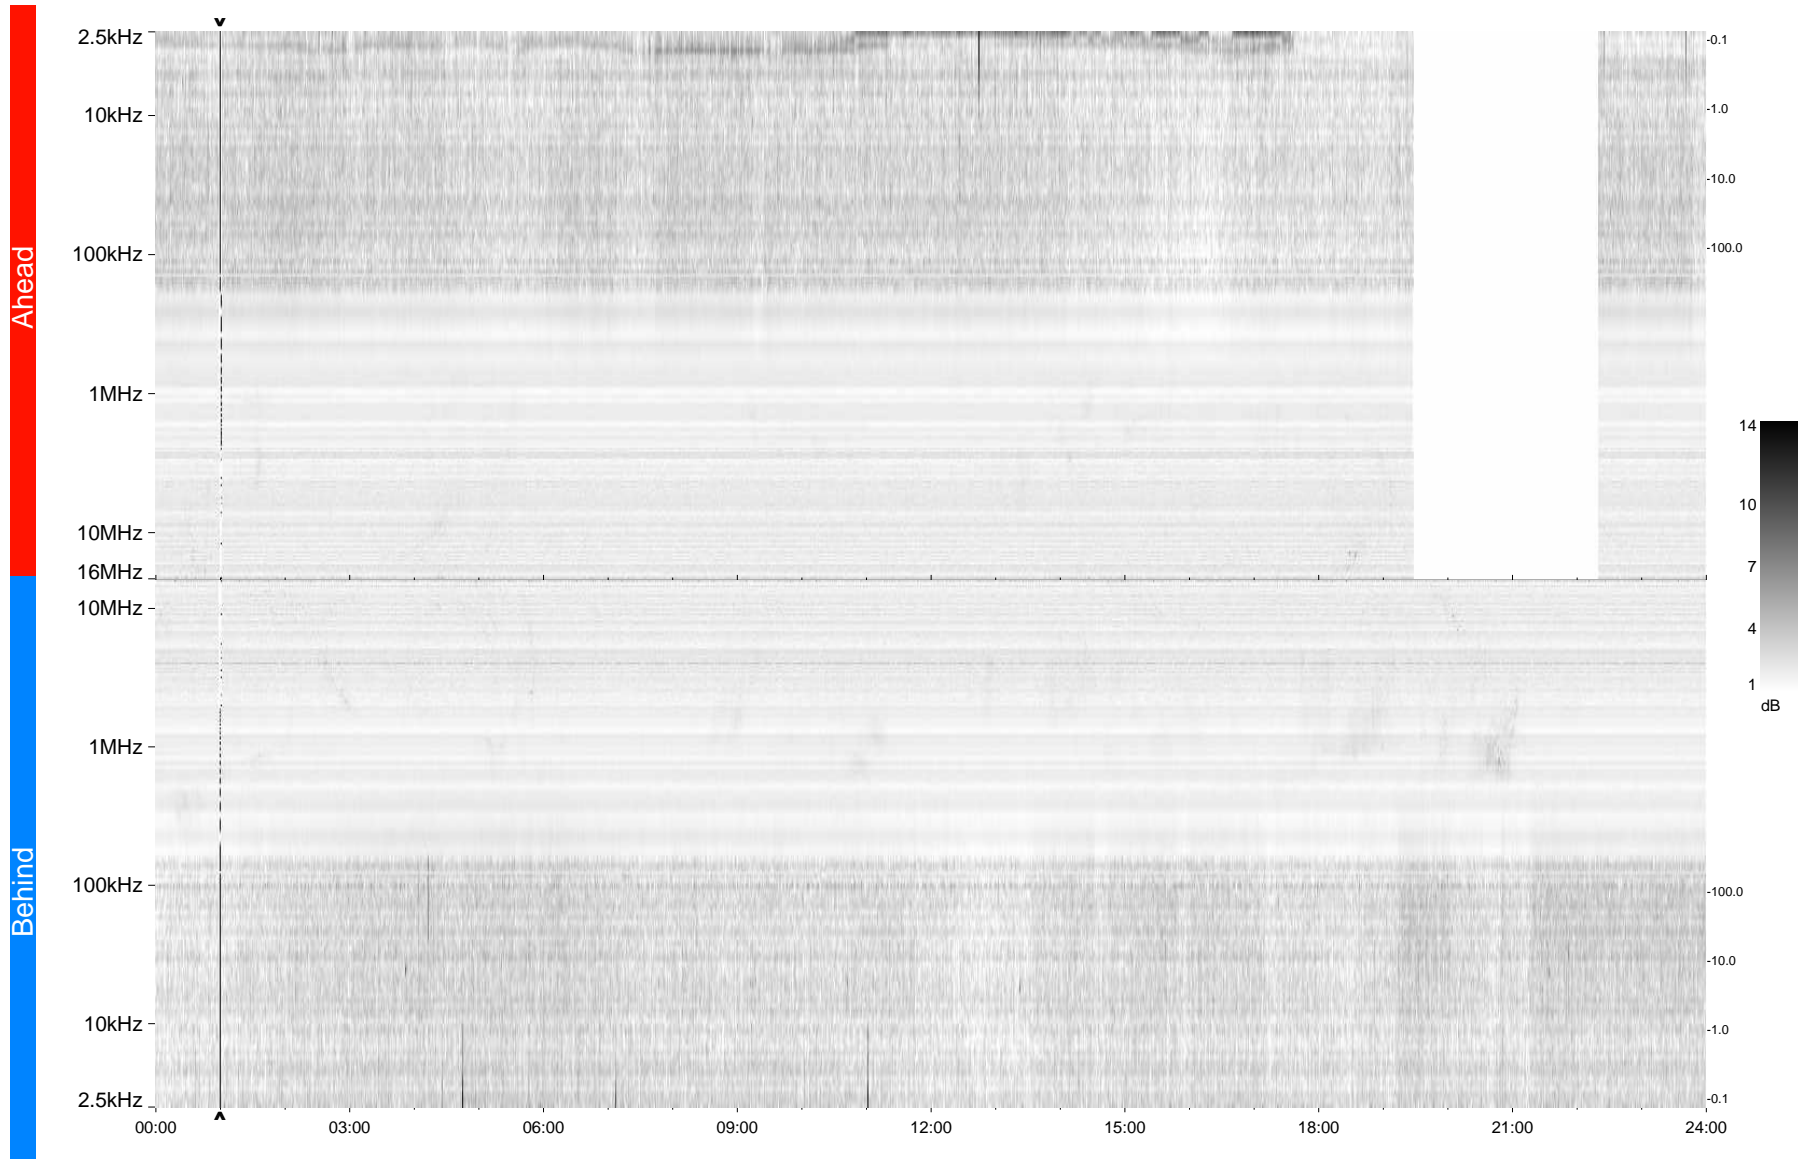

# STEREO/WAVES Daily Summary - 24-Aug-2009 (DOY 236)

Ahead source file = swaves\_ahead\_2009\_236\_1\_03.ptp  
Ahead PSE Angle = xxx.x

Behind PSE Angle = xxx.x  
Behind source file = swaves\_behind\_2009\_236\_1\_03.ptp

Time (UTC)