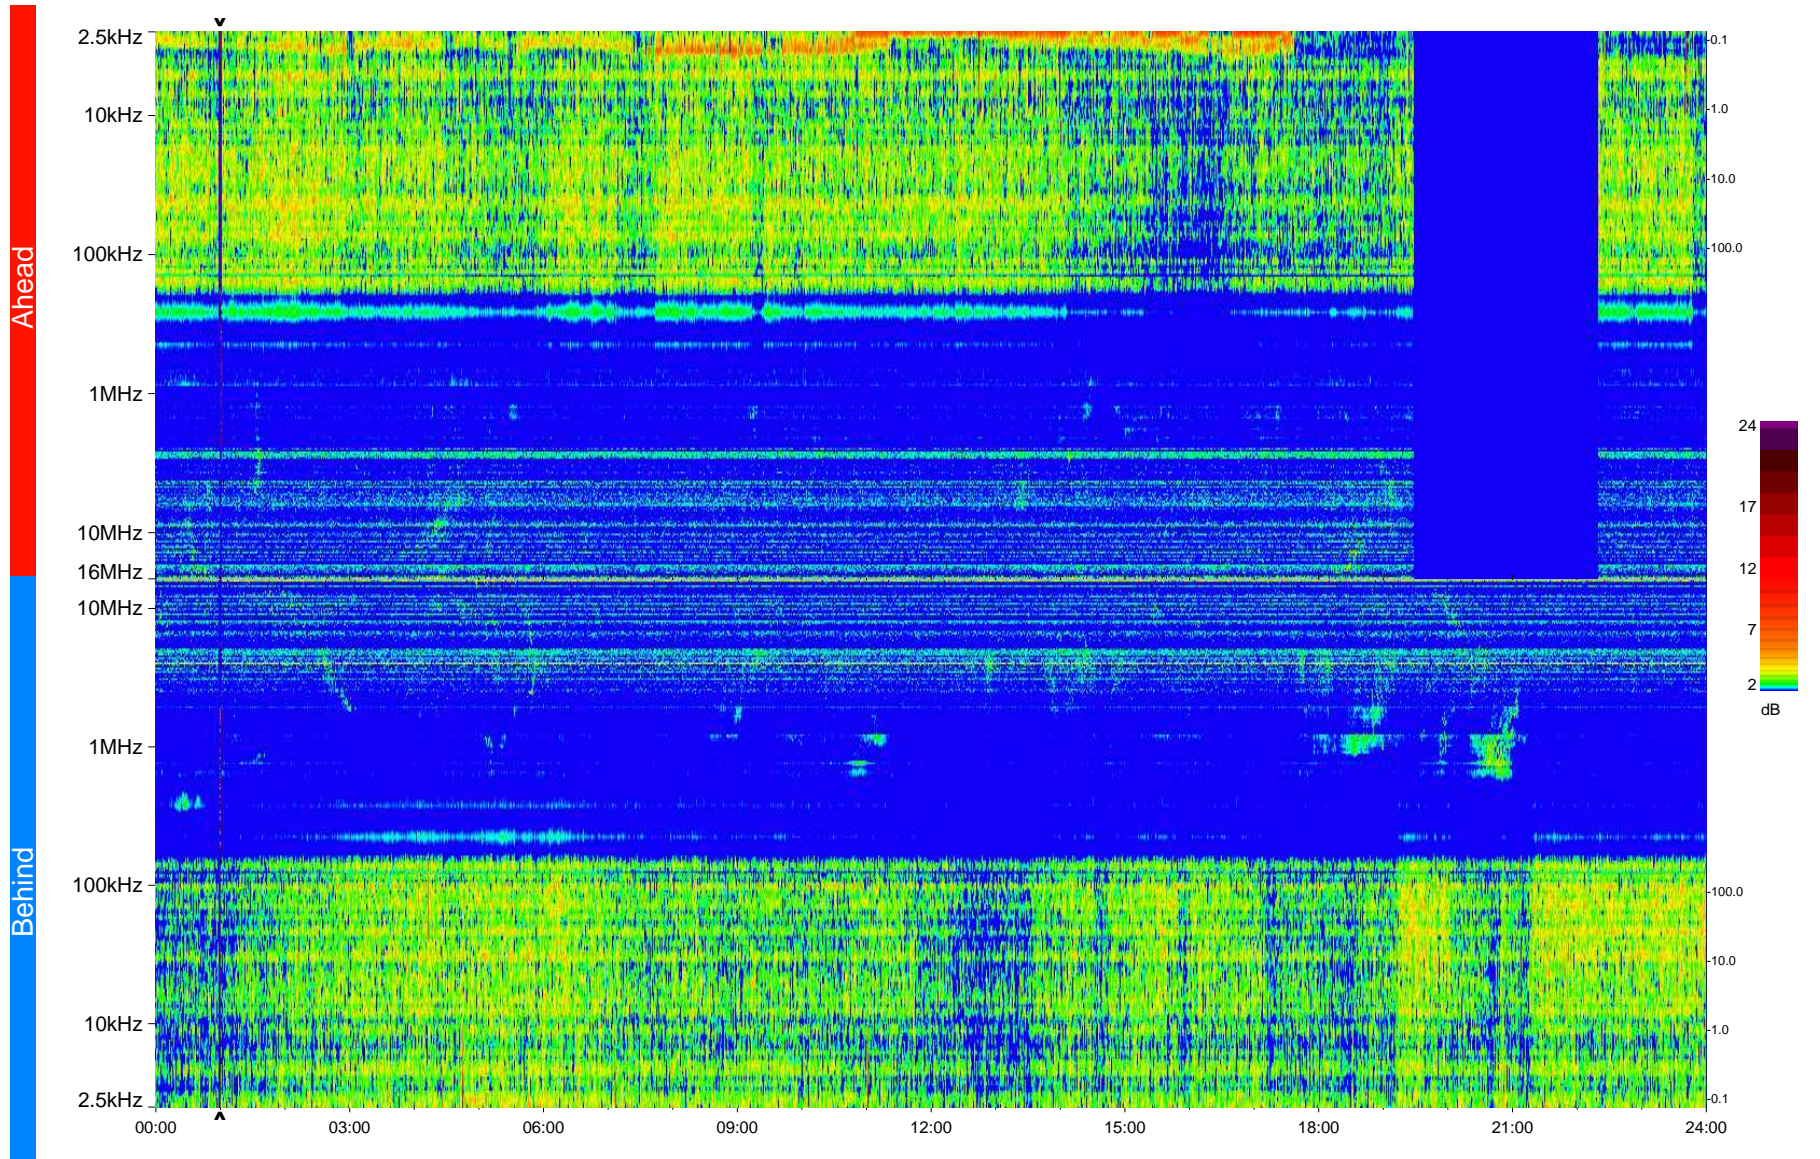

# STEREO/WAVES Daily Summary - 24-Aug-2009 (DOY 236)

Ahead source file = swaves\_ahead\_2009\_236\_1\_03.ptp  
Ahead PSE Angle = xxx.x

Behind PSE Angle = xxx.x  
Behind source file = swaves\_behind\_2009\_236\_1\_03.ptp

Time (UTC)