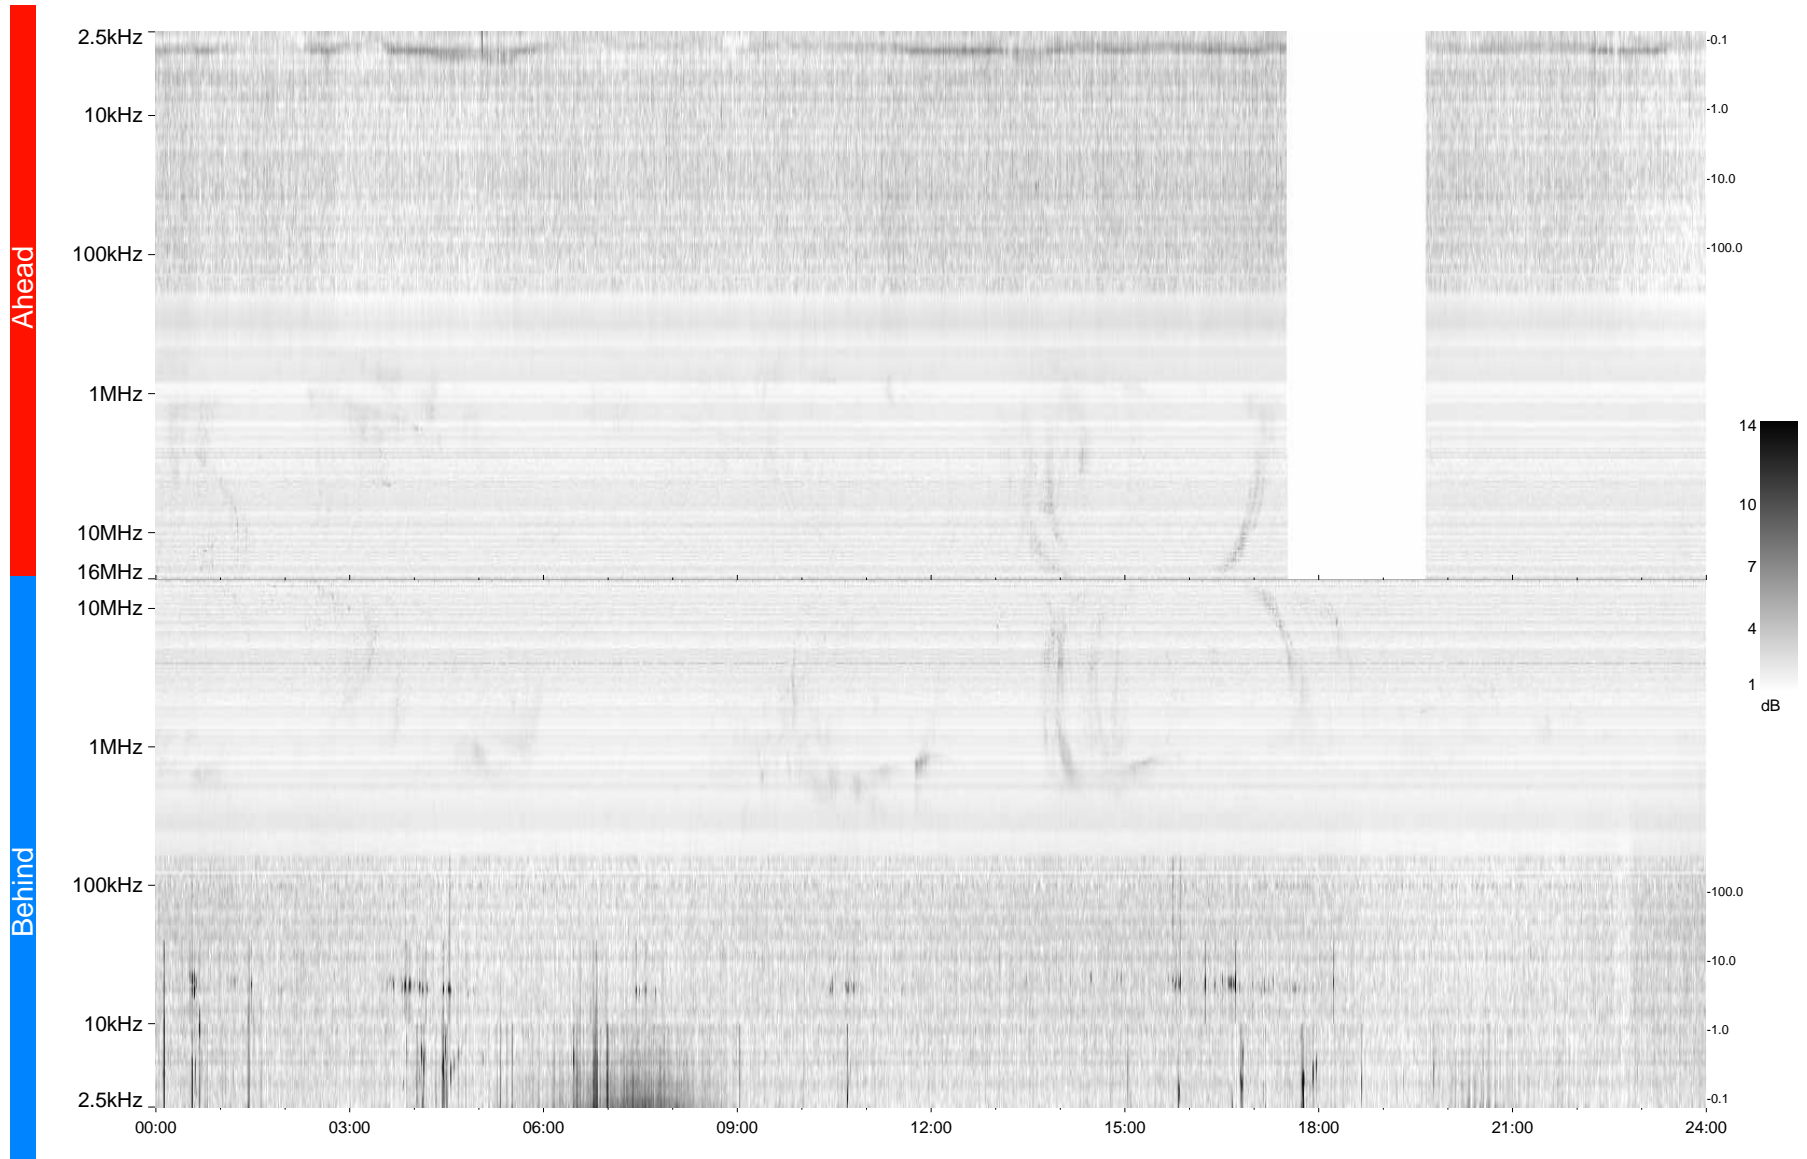

# STEREO/WAVES Daily Summary - 23-Aug-2009 (DOY 235)

Ahead source file = swaves\_ahead\_2009\_235\_1\_04.fin  
Ahead PSE Angle = xxx.x

Behind PSE Angle = xxx.x  
Behind source file = swaves\_behind\_2009\_235\_1\_04.fin

Time (UTC)