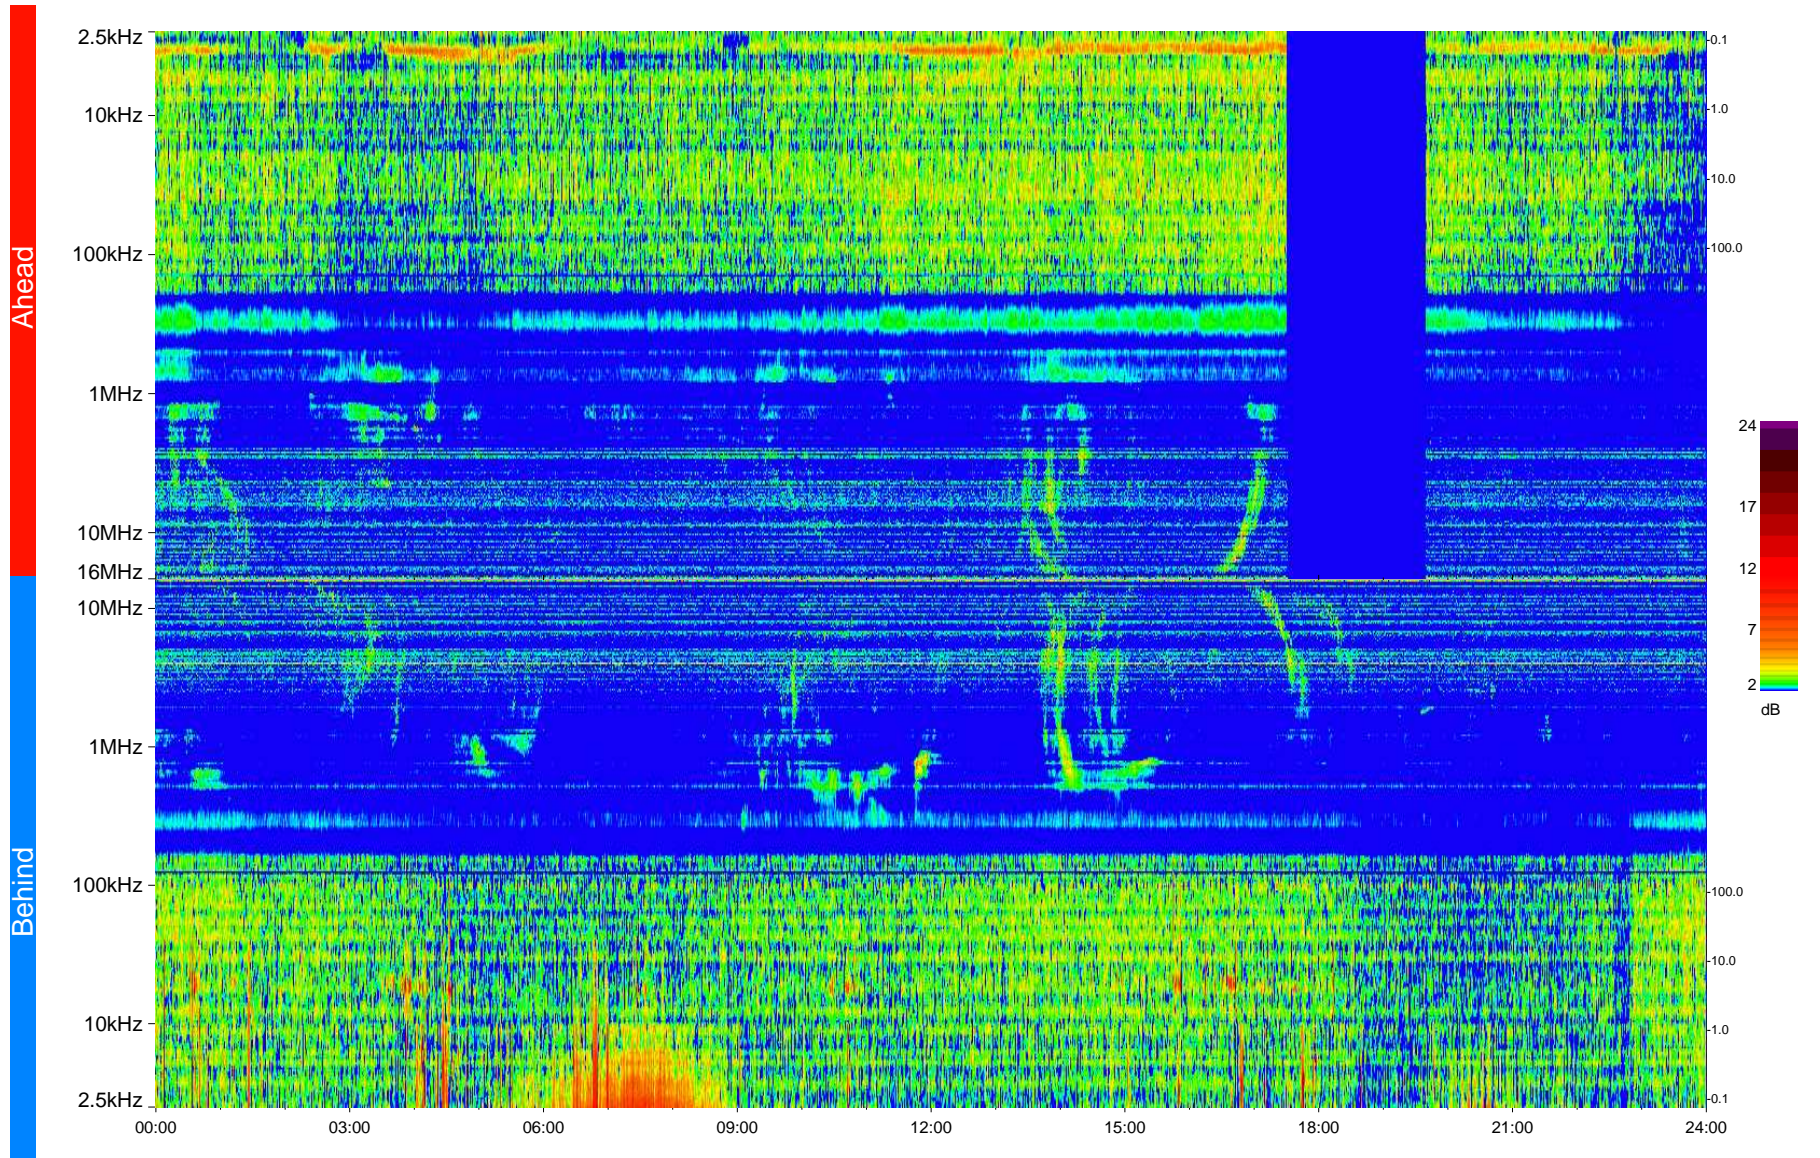

STEREO/WAVES Daily Summary - 23-Aug-2009 (DOY 235)

Ahead source file = swaves_ahead_2009_235_1_04.fin
Ahead PSE Angle = xxx.x

Behind PSE Angle = xxx.x
Behind source file = swaves_behind_2009_235_1_04.fin

Time (UTC)