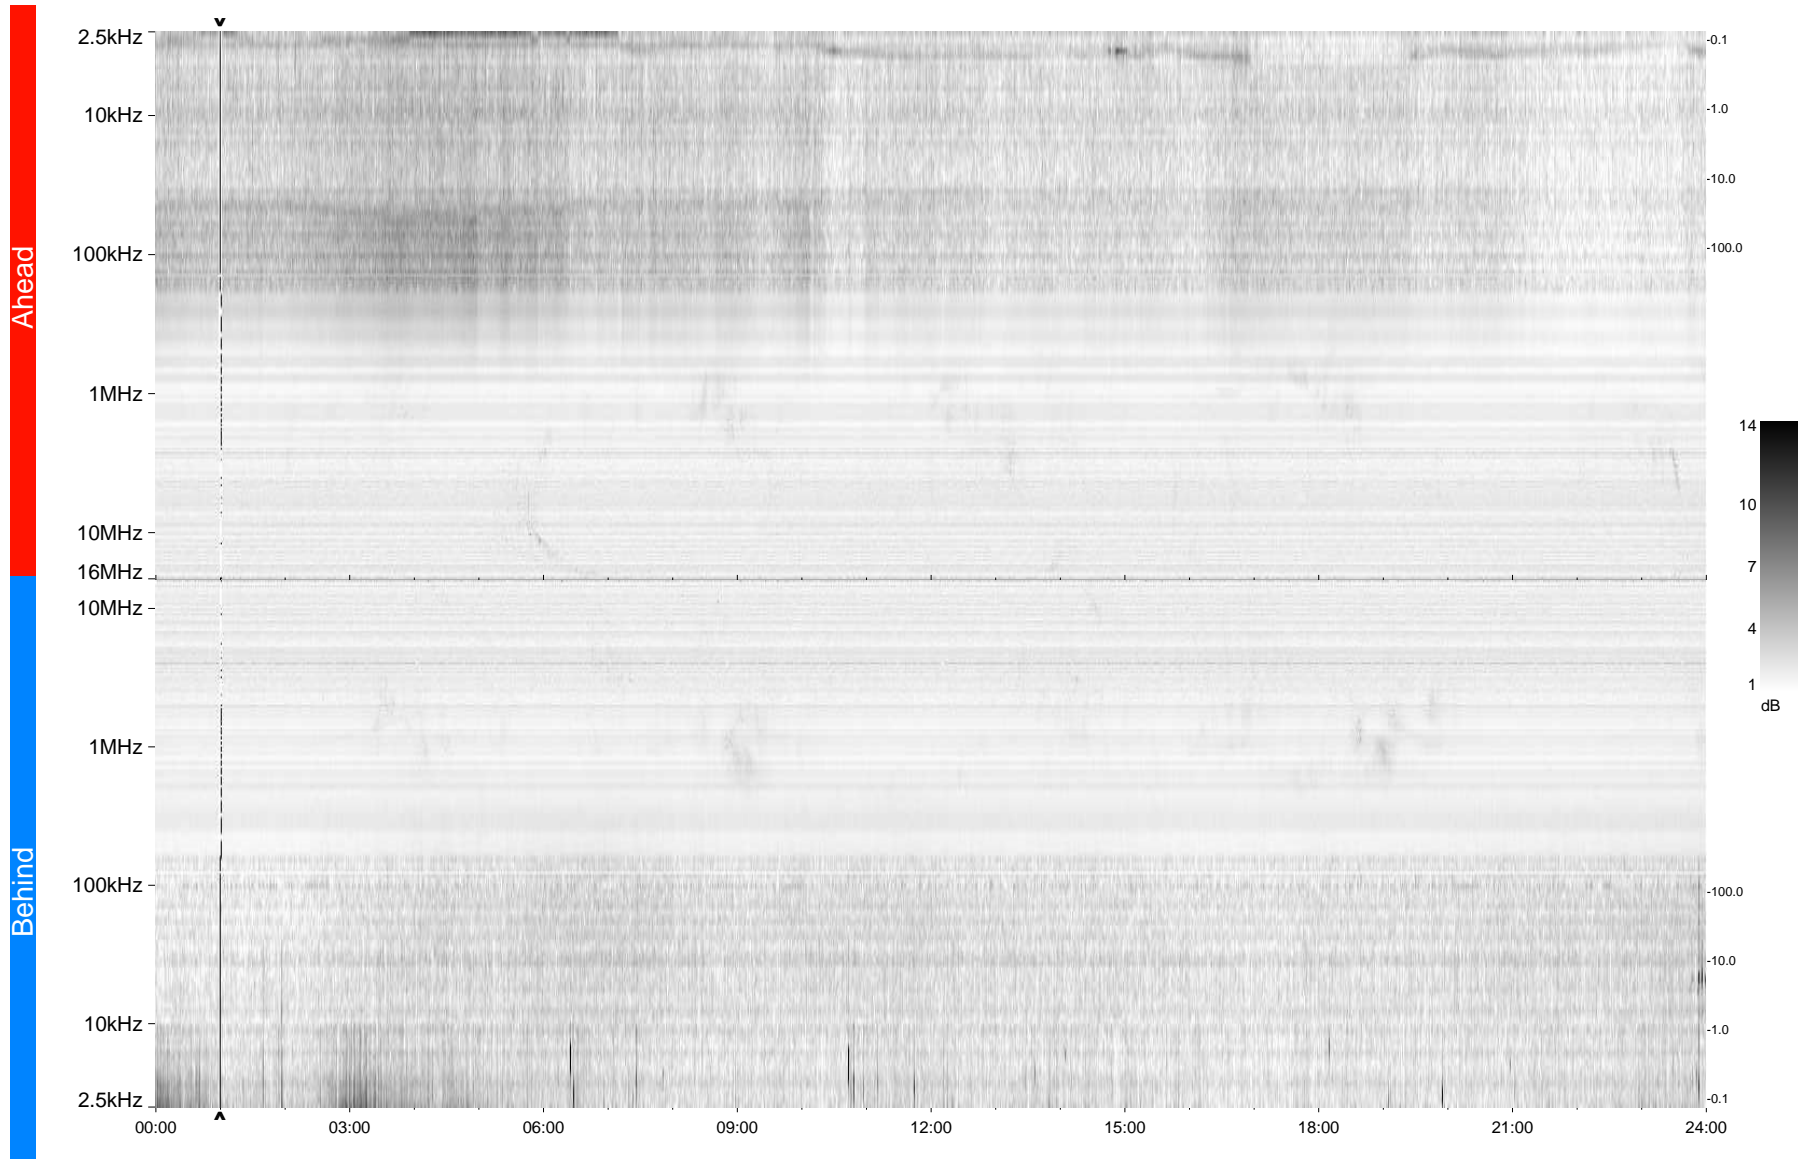

# STEREO/WAVES Daily Summary - 22-Aug-2009 (DOY 234)

Ahead source file = swaves\_ahead\_2009\_234\_1\_04.fin  
Ahead PSE Angle = xxx.x

Behind PSE Angle = xxx.x  
Behind source file = swaves\_behind\_2009\_234\_1\_04.fin

Time (UTC)