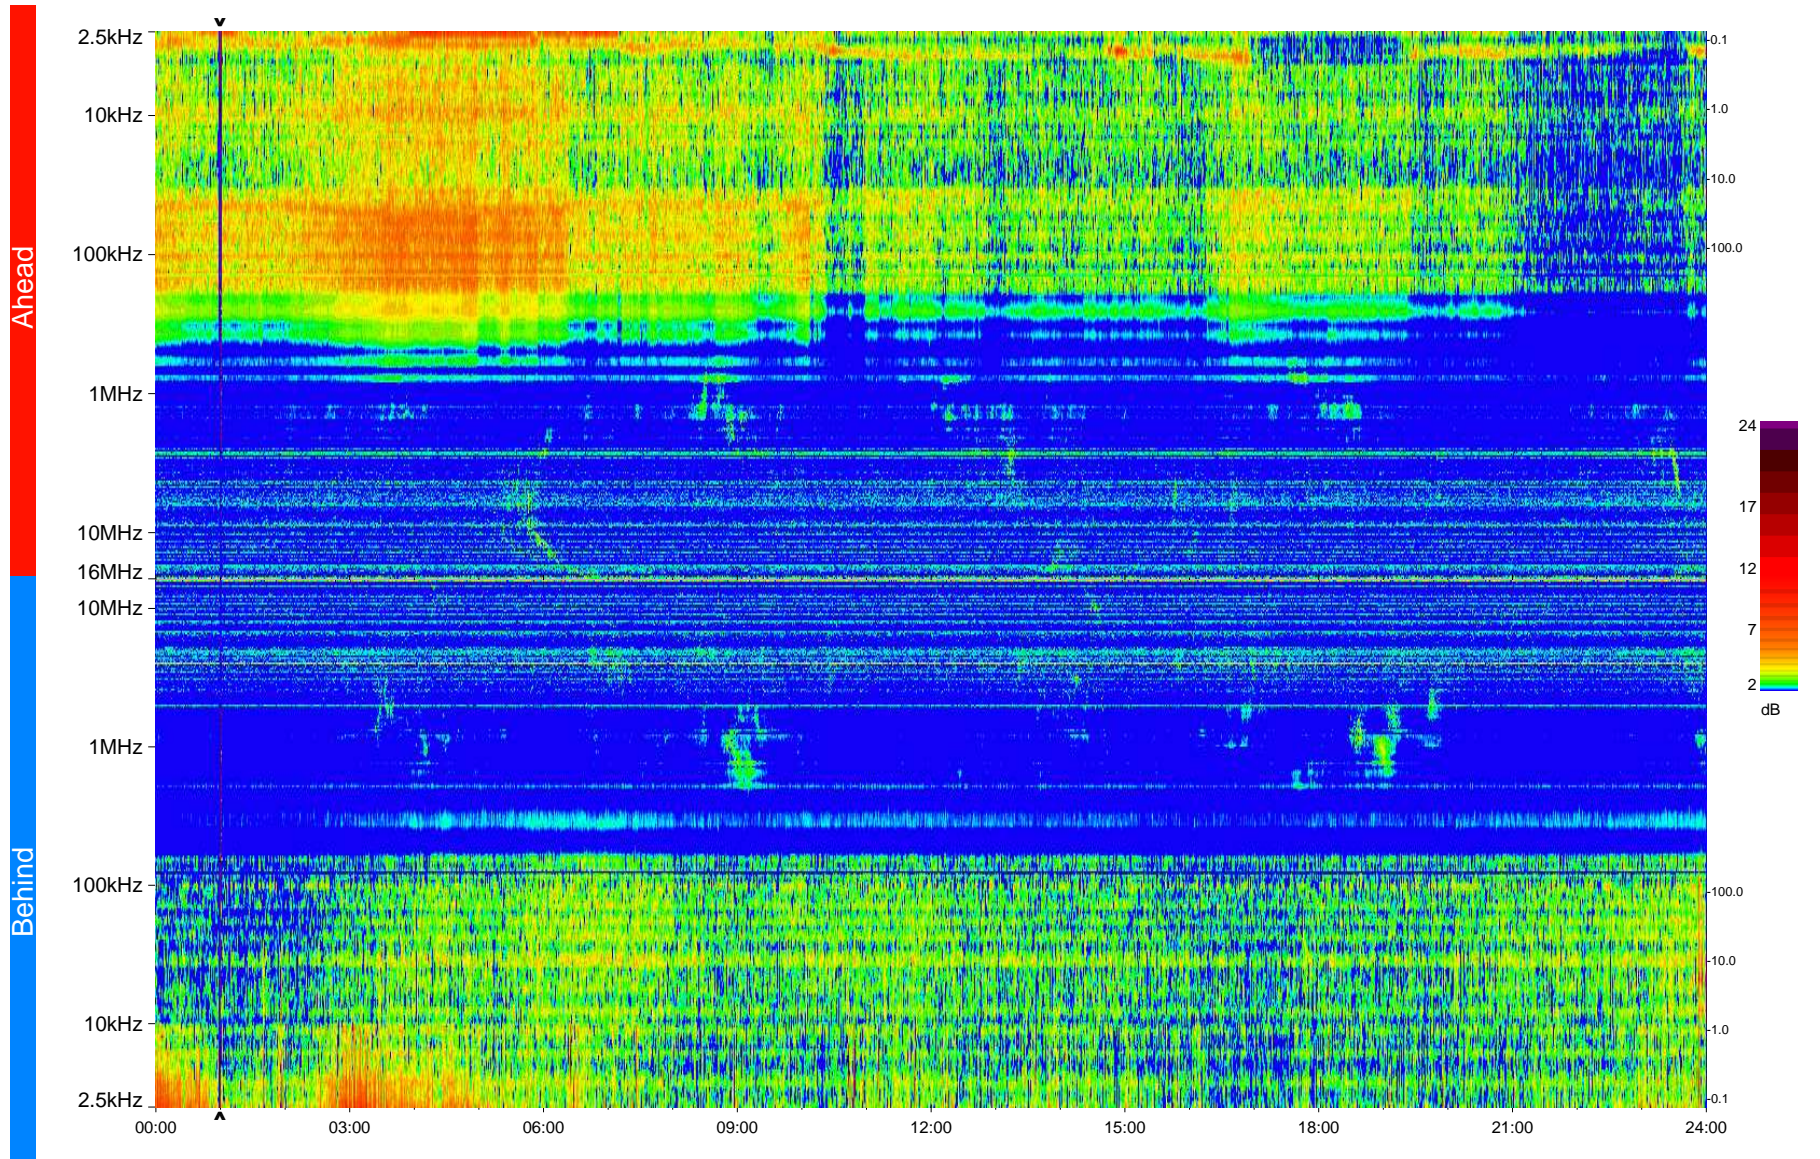

STEREO/WAVES Daily Summary - 22-Aug-2009 (DOY 234)

Ahead source file = swaves_ahead_2009_234_1_04.fin
Ahead PSE Angle = xxx.x

Behind PSE Angle = xxx.x
Behind source file = swaves_behind_2009_234_1_04.fin

Time (UTC)