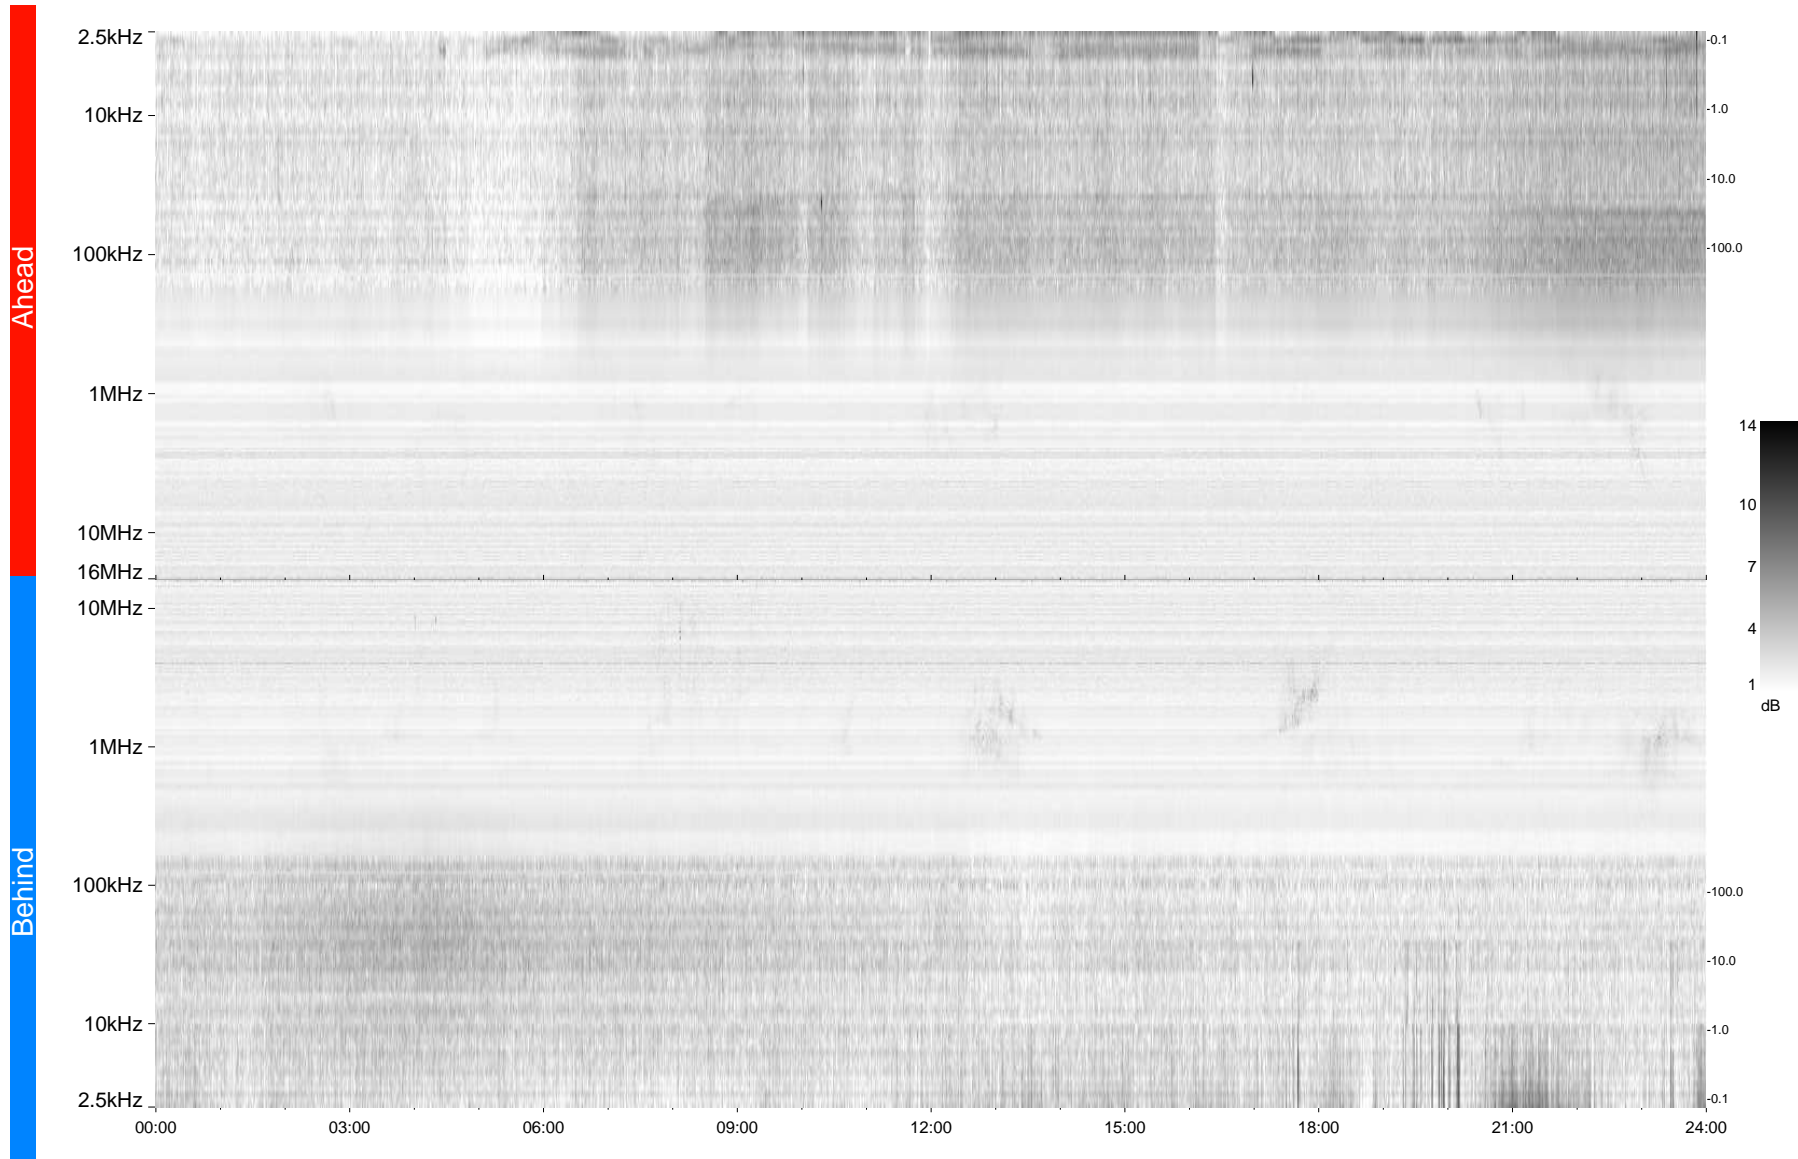

STEREO/WAVES Daily Summary - 21-Aug-2009 (DOY 233)

Ahead source file = swaves_ahead_2009_233_1_04.fin
Ahead PSE Angle = xxx.x

Behind PSE Angle = xxx.x
Behind source file = swaves_behind_2009_233_1_04.fin

Time (UTC)