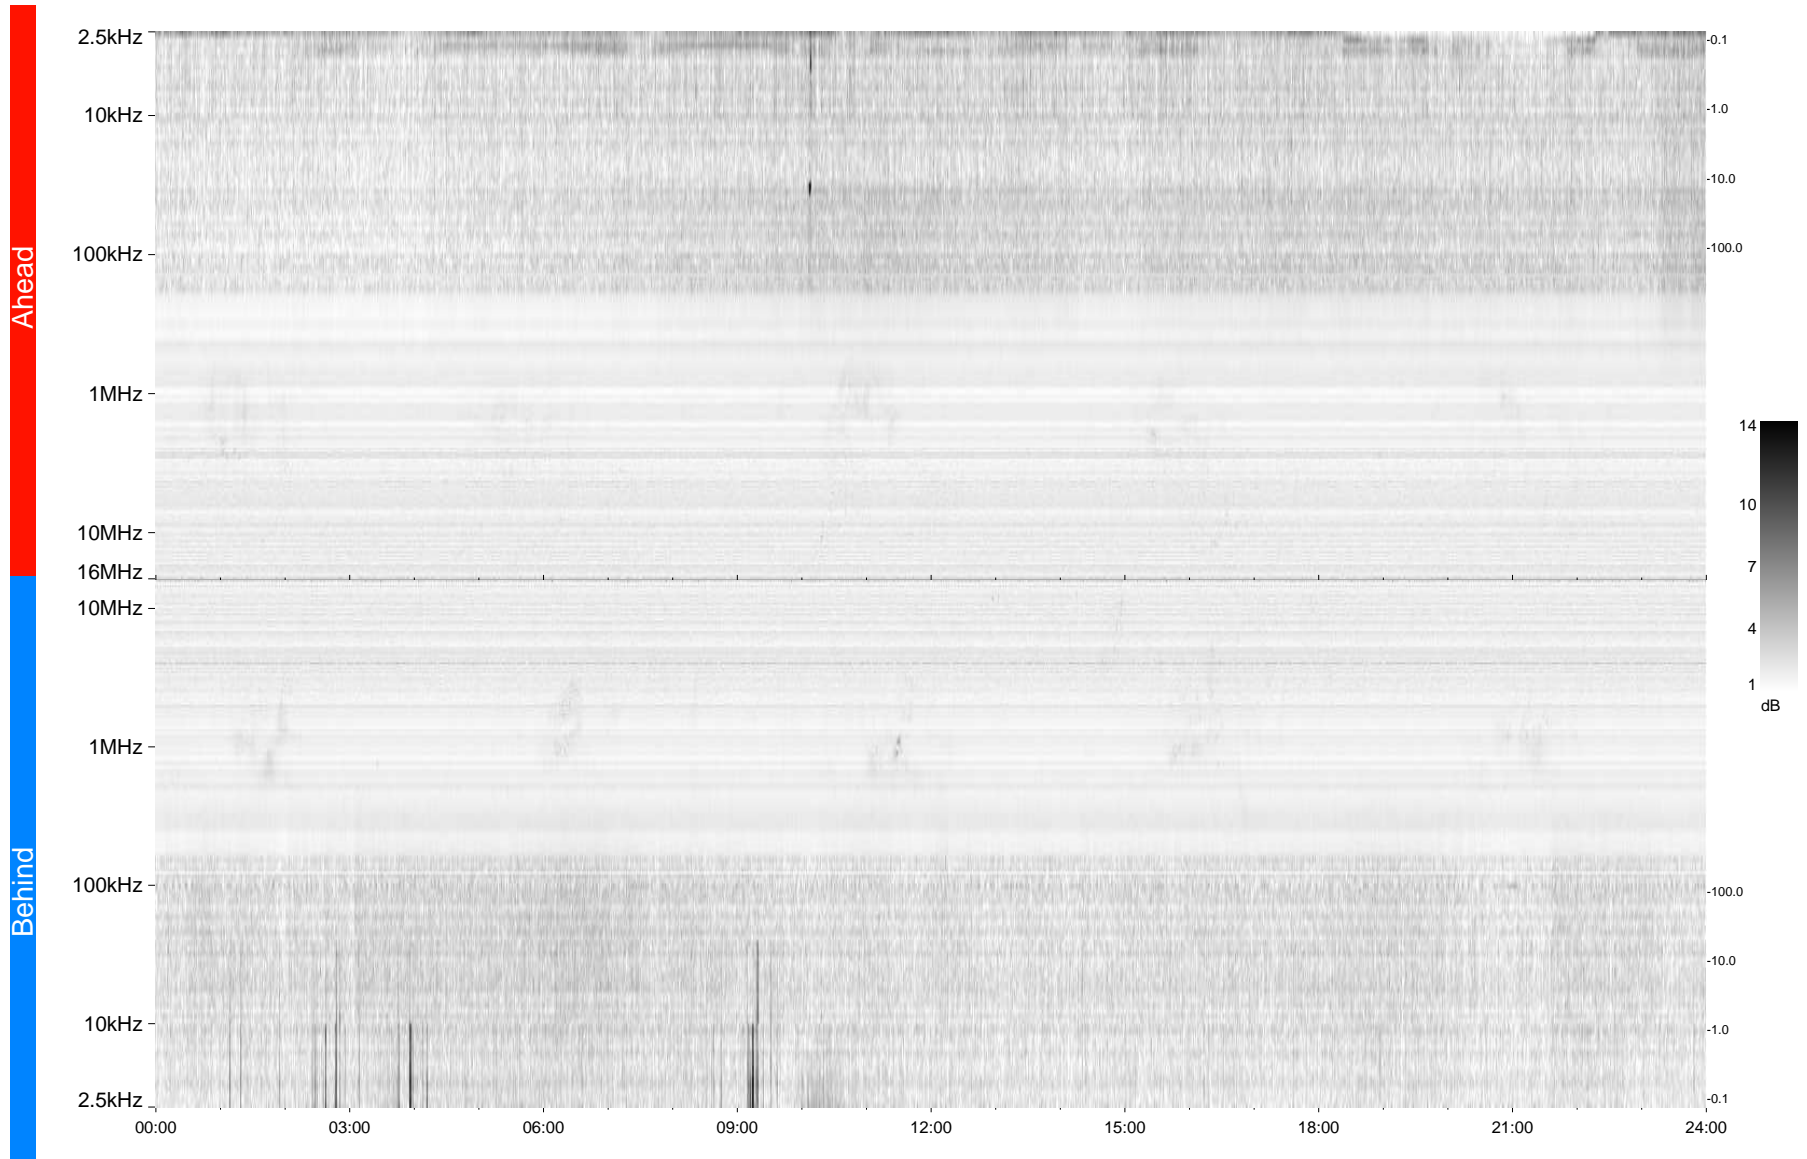

STEREO/WAVES Daily Summary - 19-Aug-2009 (DOY 231)

Ahead source file = swaves_ahead_2009_231_1_04.fin
Ahead PSE Angle = xxx.x

Behind PSE Angle = xxx.x
Behind source file = swaves_behind_2009_231_1_04.fin

Time (UTC)