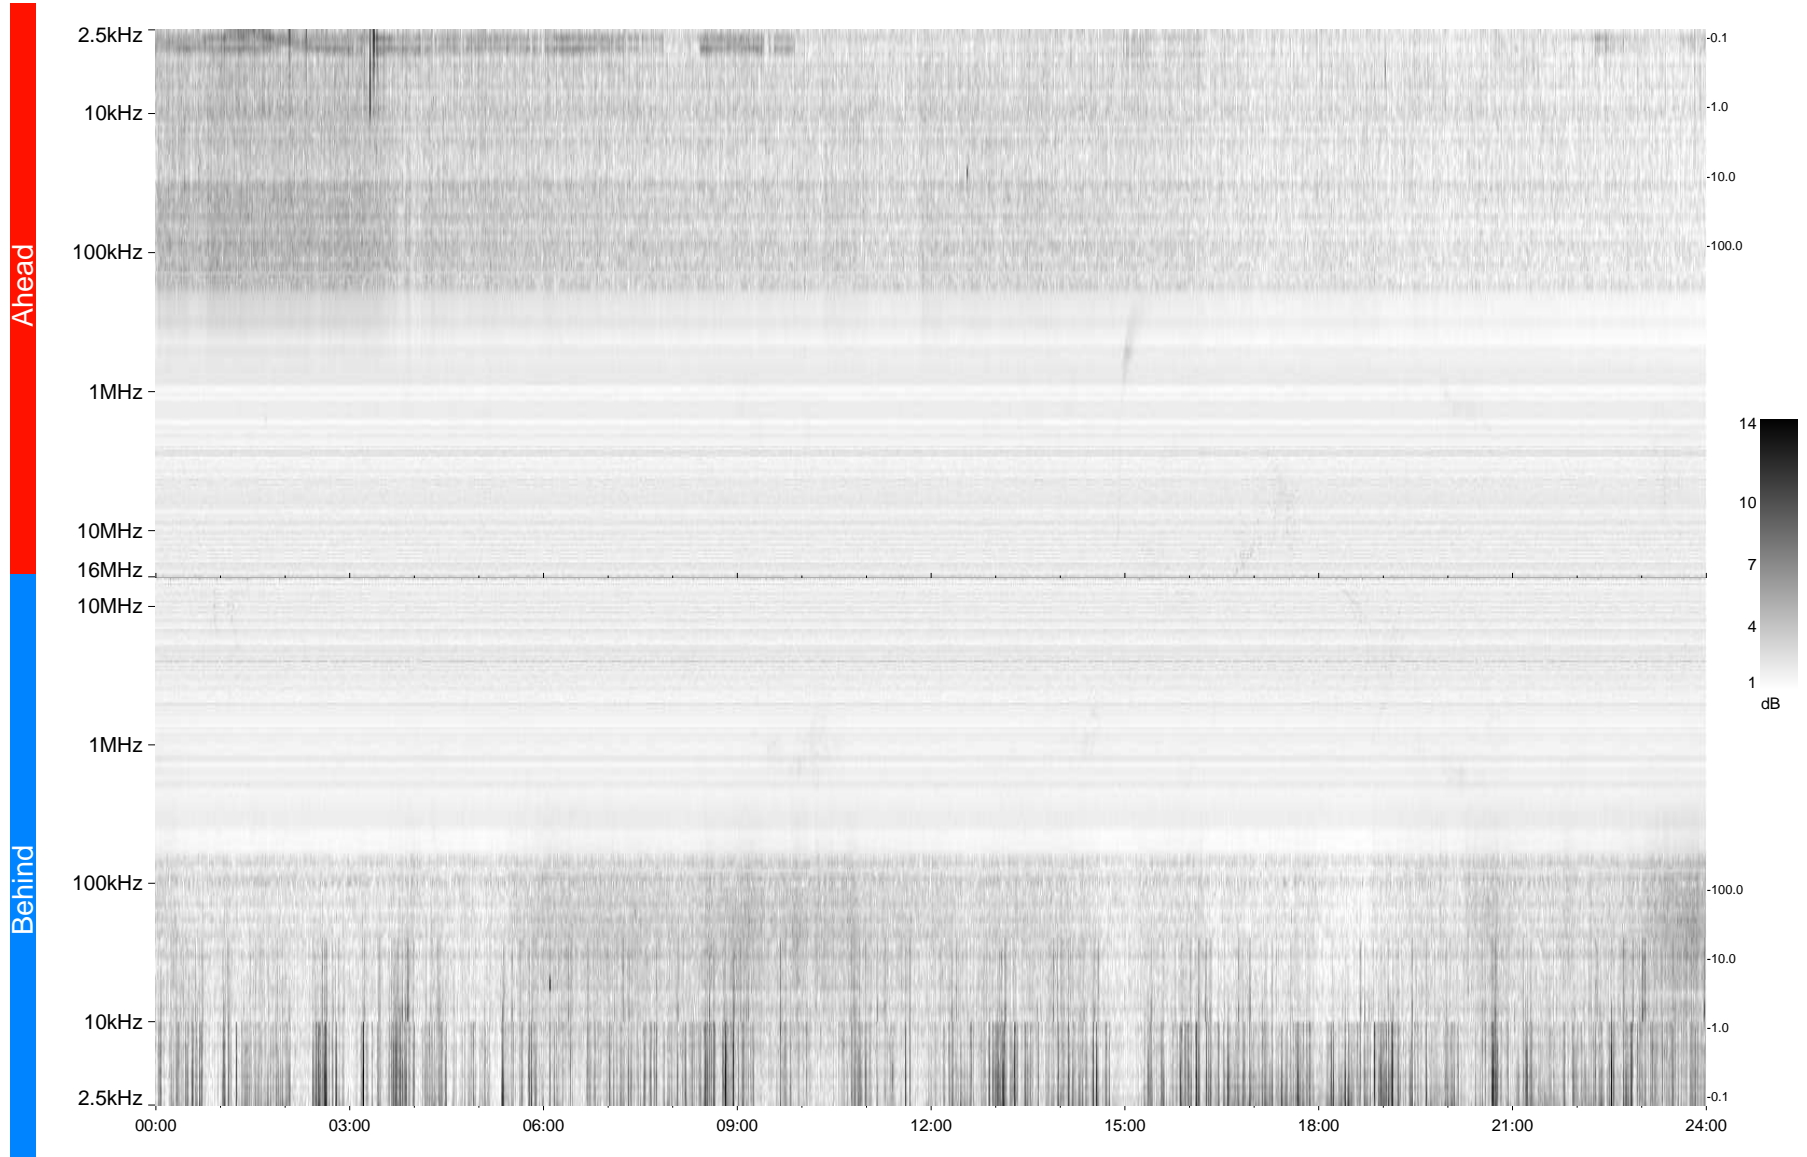

STEREO/WAVES Daily Summary - 17-Aug-2009 (DOY 229)

Ahead source file = swaves_ahead_2009_229_1_04.fin
Ahead PSE Angle = xxx.x

Behind PSE Angle = xxx.x
Behind source file = swaves_behind_2009_229_1_04.fin

Time (UTC)