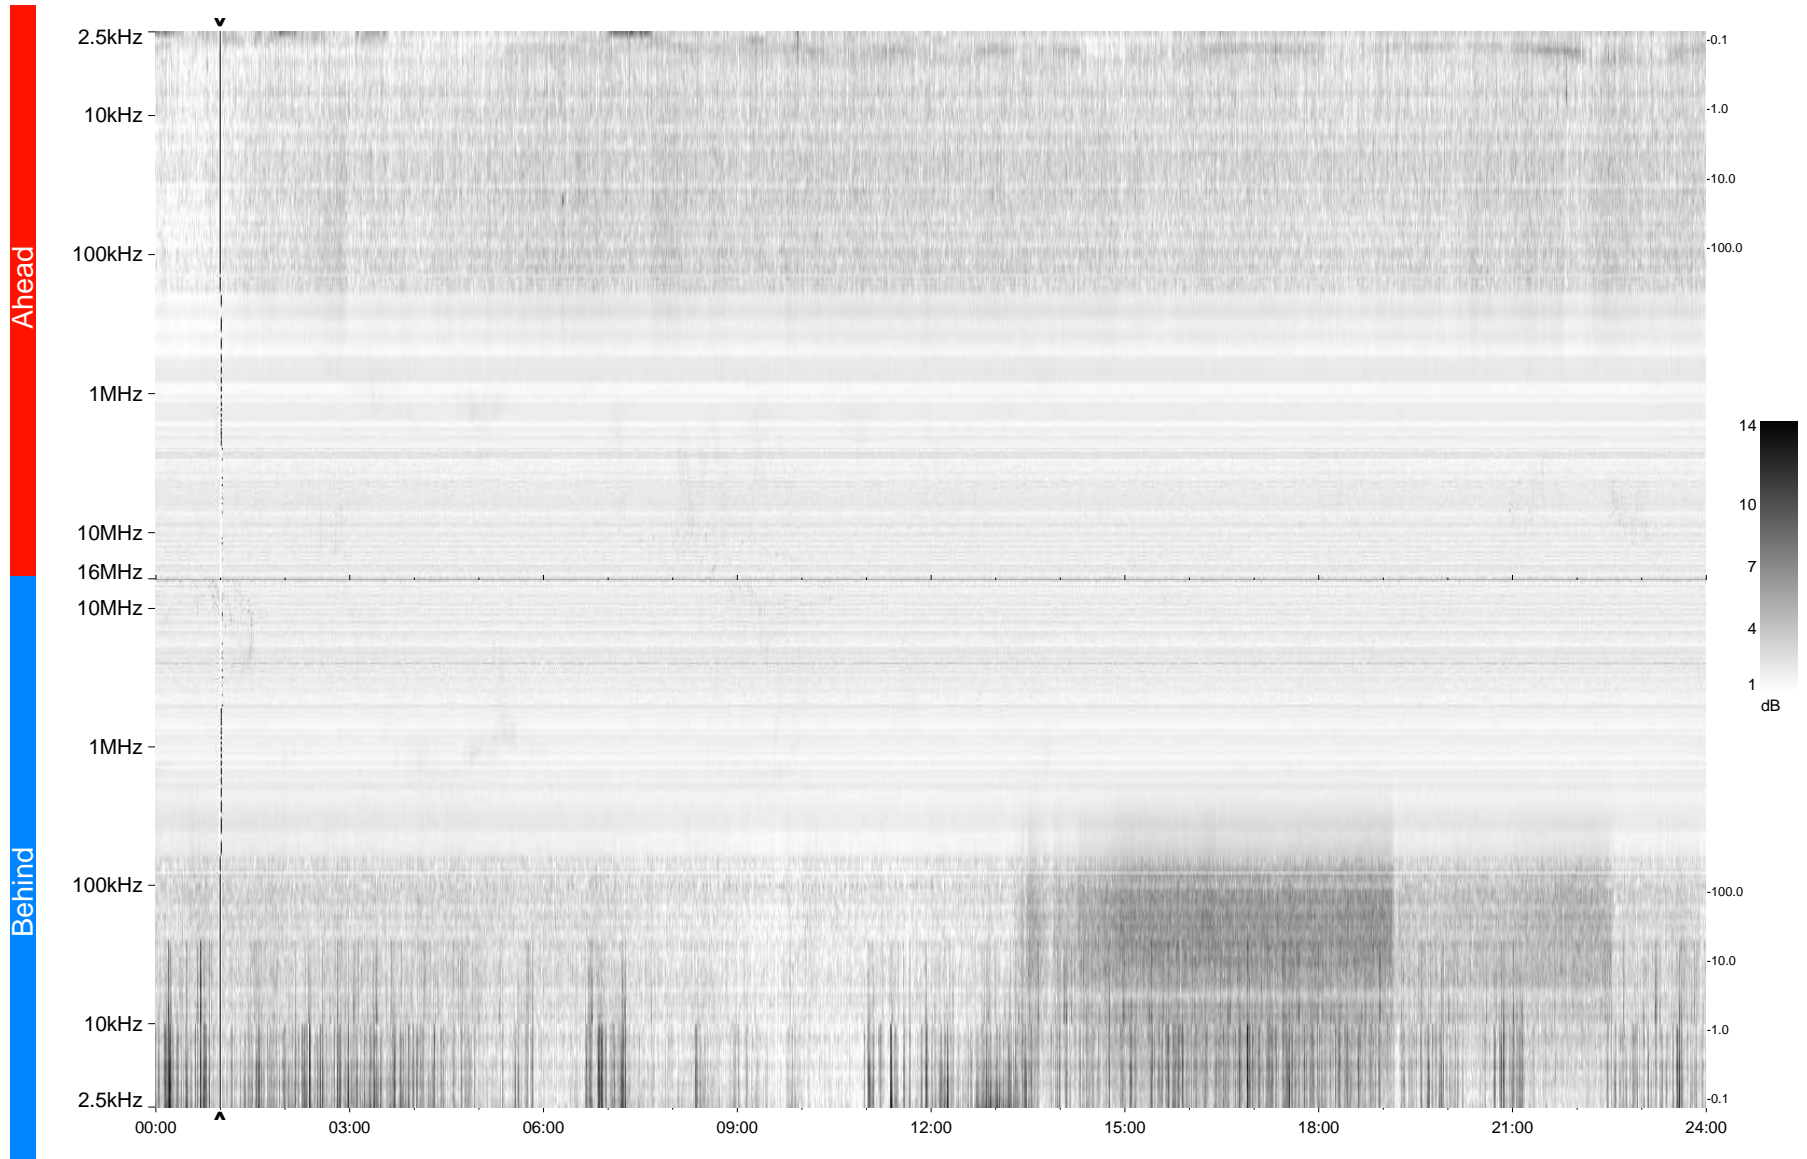

# STEREO/WAVES Daily Summary - 16-Aug-2009 (DOY 228)

Ahead source file = swaves\_ahead\_2009\_228\_1\_04.fin  
Ahead PSE Angle = xxx.x

Behind PSE Angle = xxx.x  
Behind source file = swaves\_behind\_2009\_228\_1\_04.fin

Time (UTC)