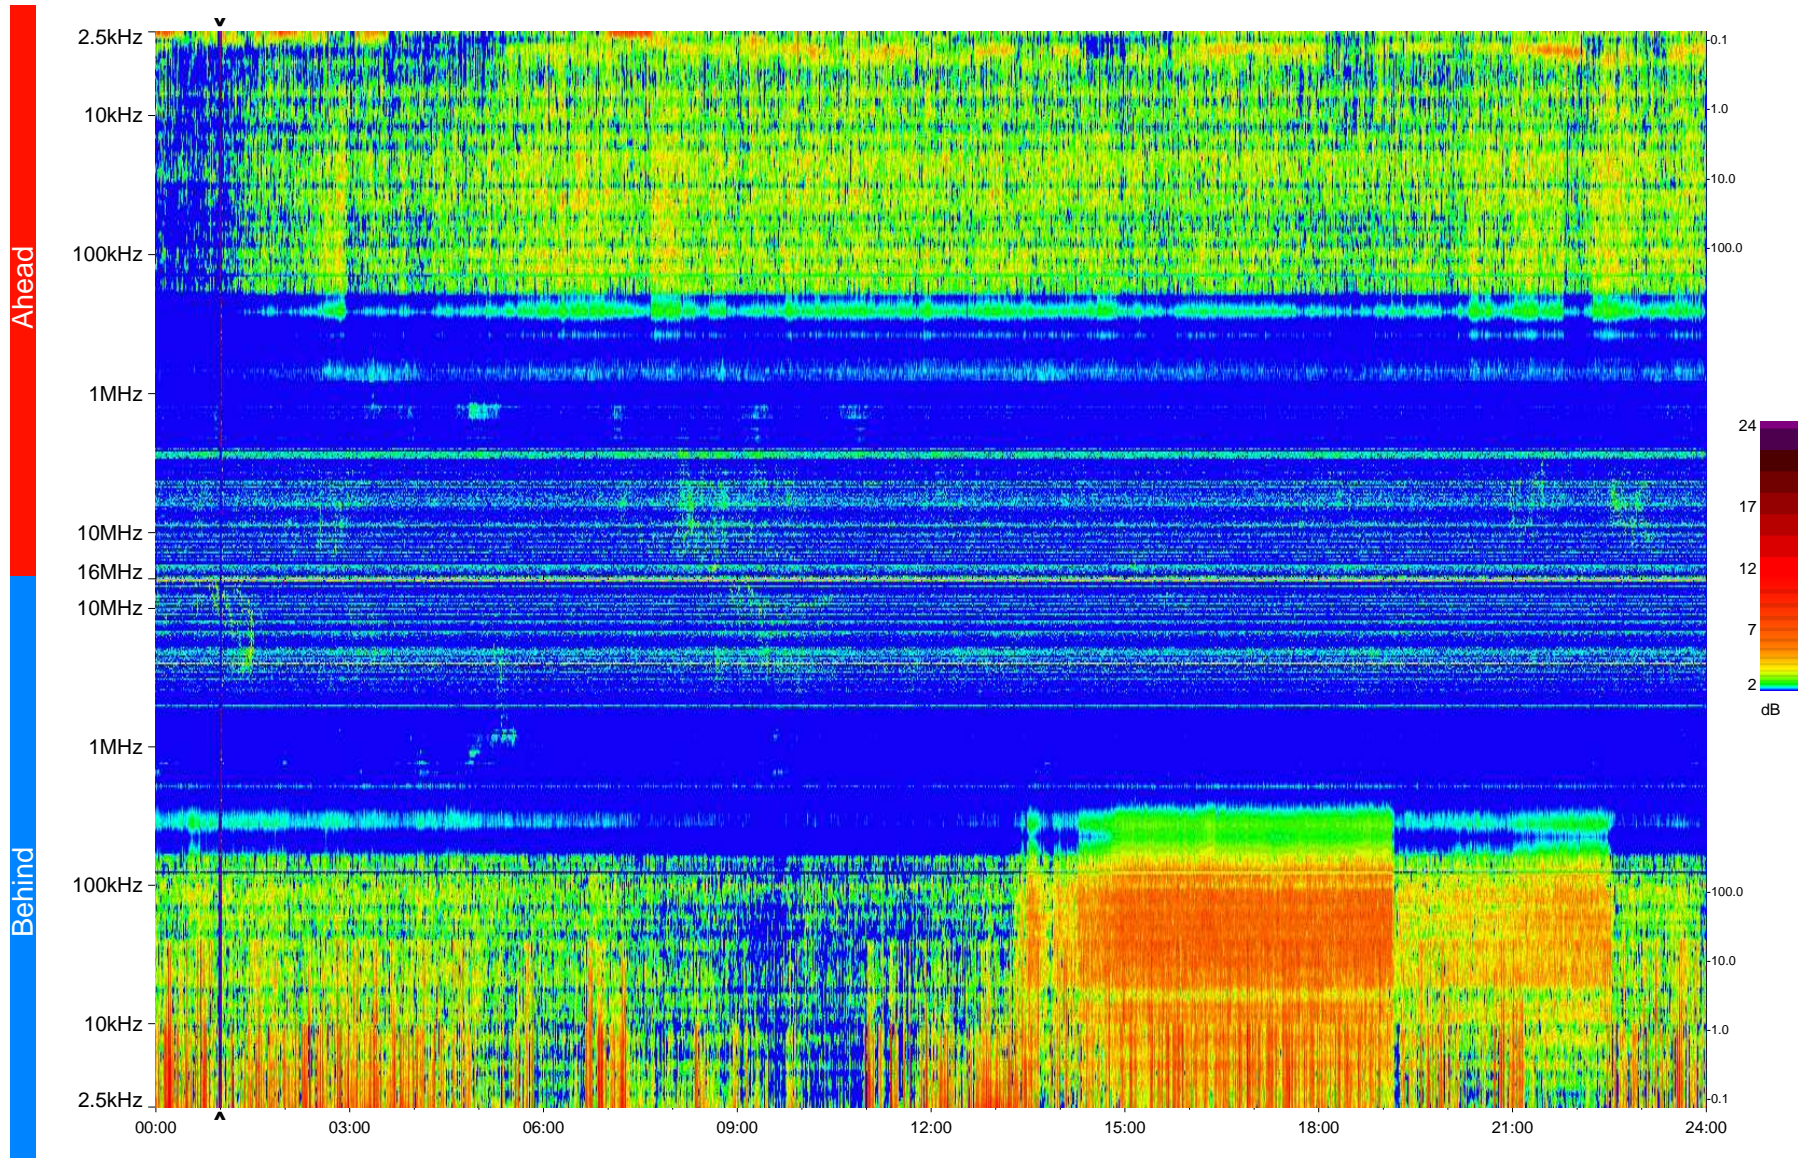

STEREO/WAVES Daily Summary - 16-Aug-2009 (DOY 228)

Ahead source file = swaves_ahead_2009_228_1_04.fin
Ahead PSE Angle = xxx.x

Behind PSE Angle = xxx.x
Behind source file = swaves_behind_2009_228_1_04.fin

Time (UTC)