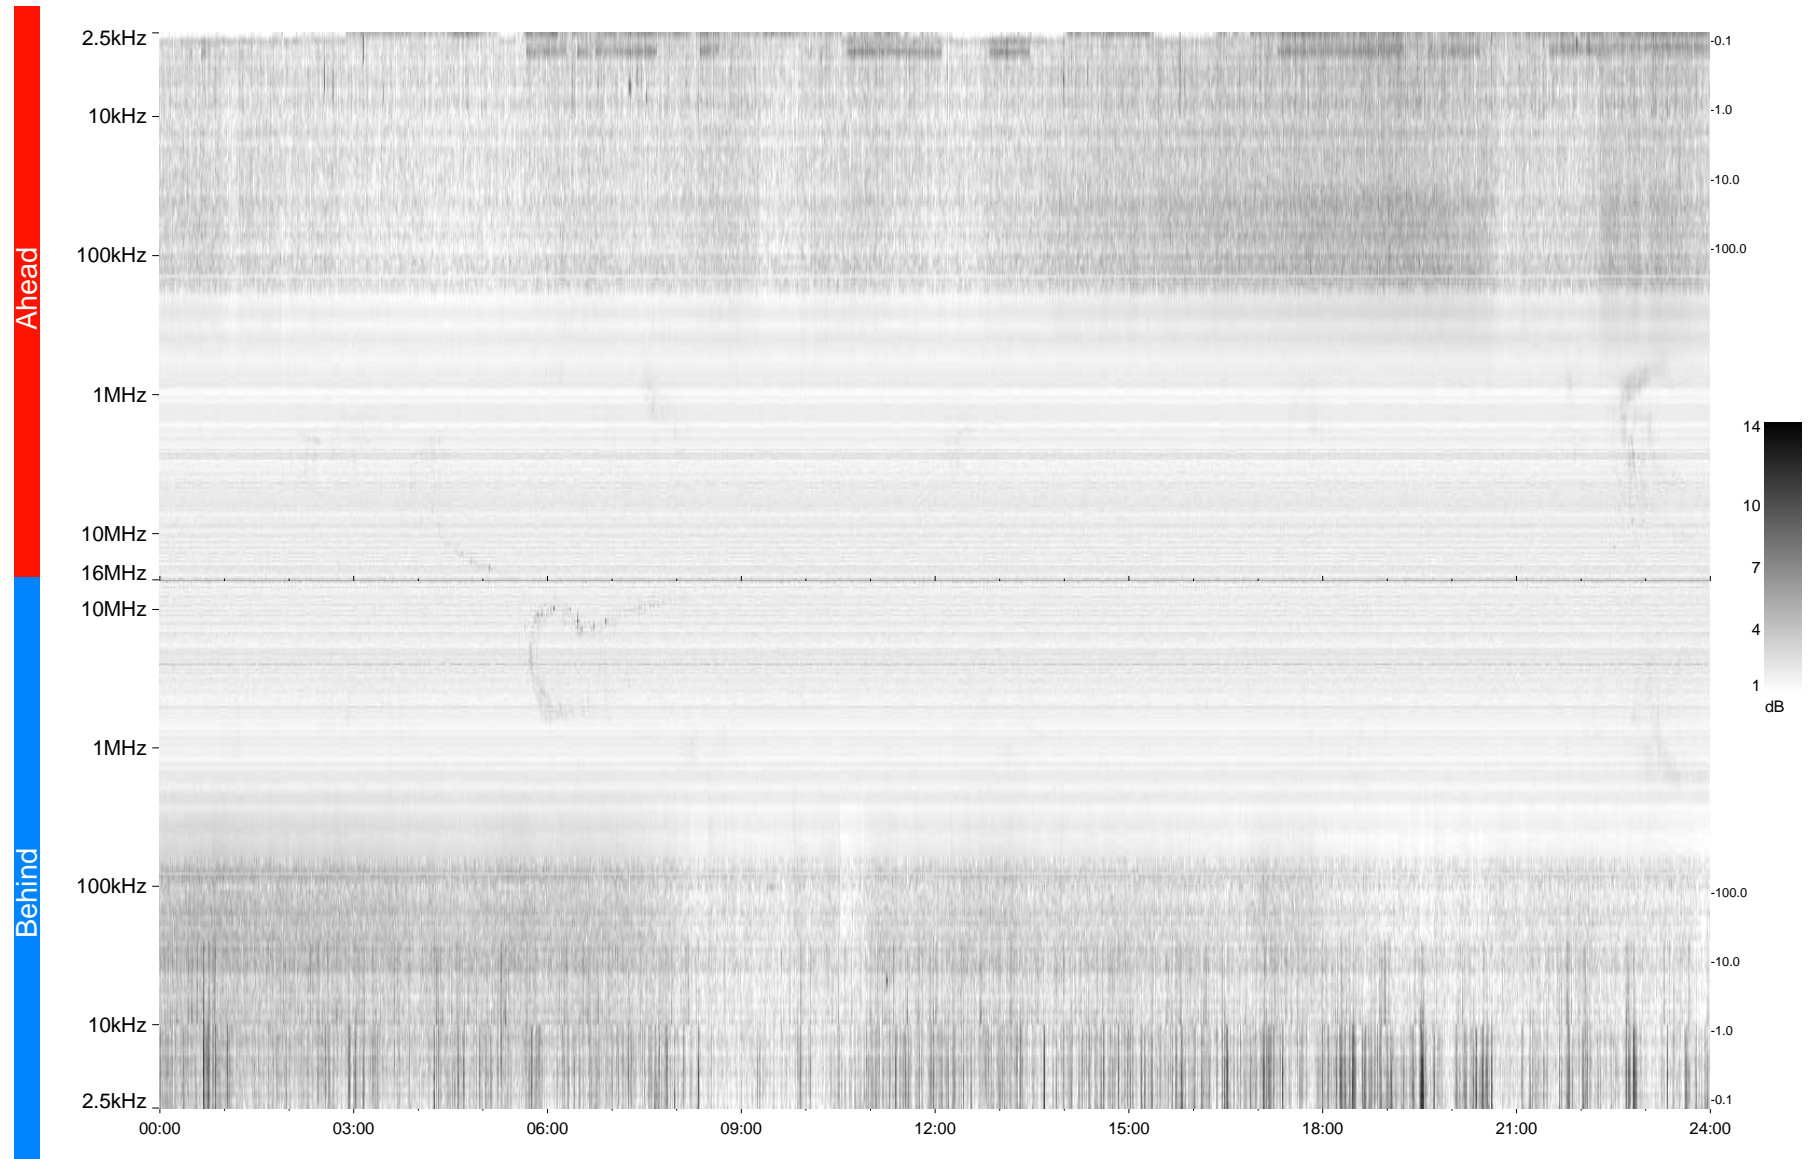

STEREO/WAVES Daily Summary - 15-Aug-2009 (DOY 227)

Ahead source file = swaves_ahead_2009_227_1_04.fin
Ahead PSE Angle = xxx.x

Behind PSE Angle = xxx.x
Behind source file = swaves_behind_2009_227_1_04.fin

Time (UTC)