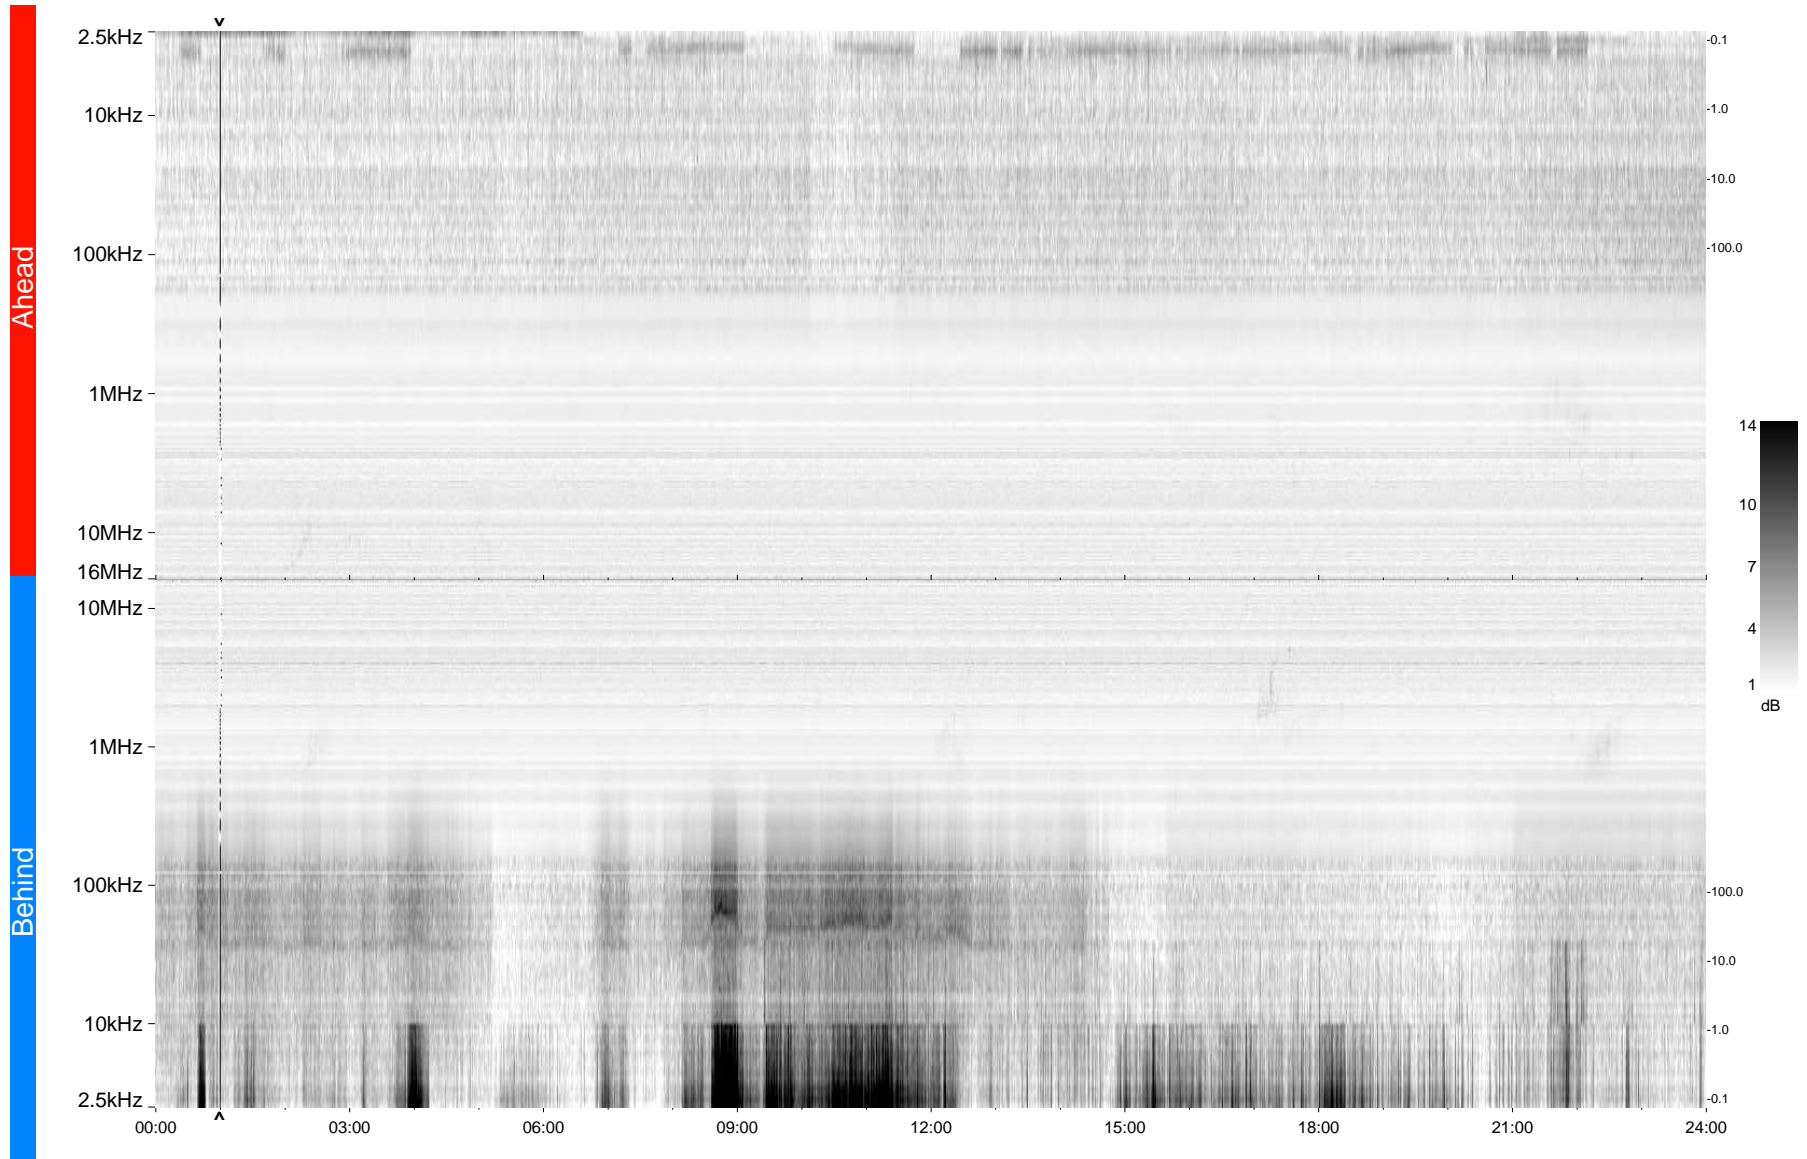

# STEREO/WAVES Daily Summary - 14-Aug-2009 (DOY 226)

Ahead source file = swaves\_ahead\_2009\_226\_1\_04.fin  
Ahead PSE Angle = xxx.x

Behind PSE Angle = xxx.x  
Behind source file = swaves\_behind\_2009\_226\_1\_04.fin

Time (UTC)