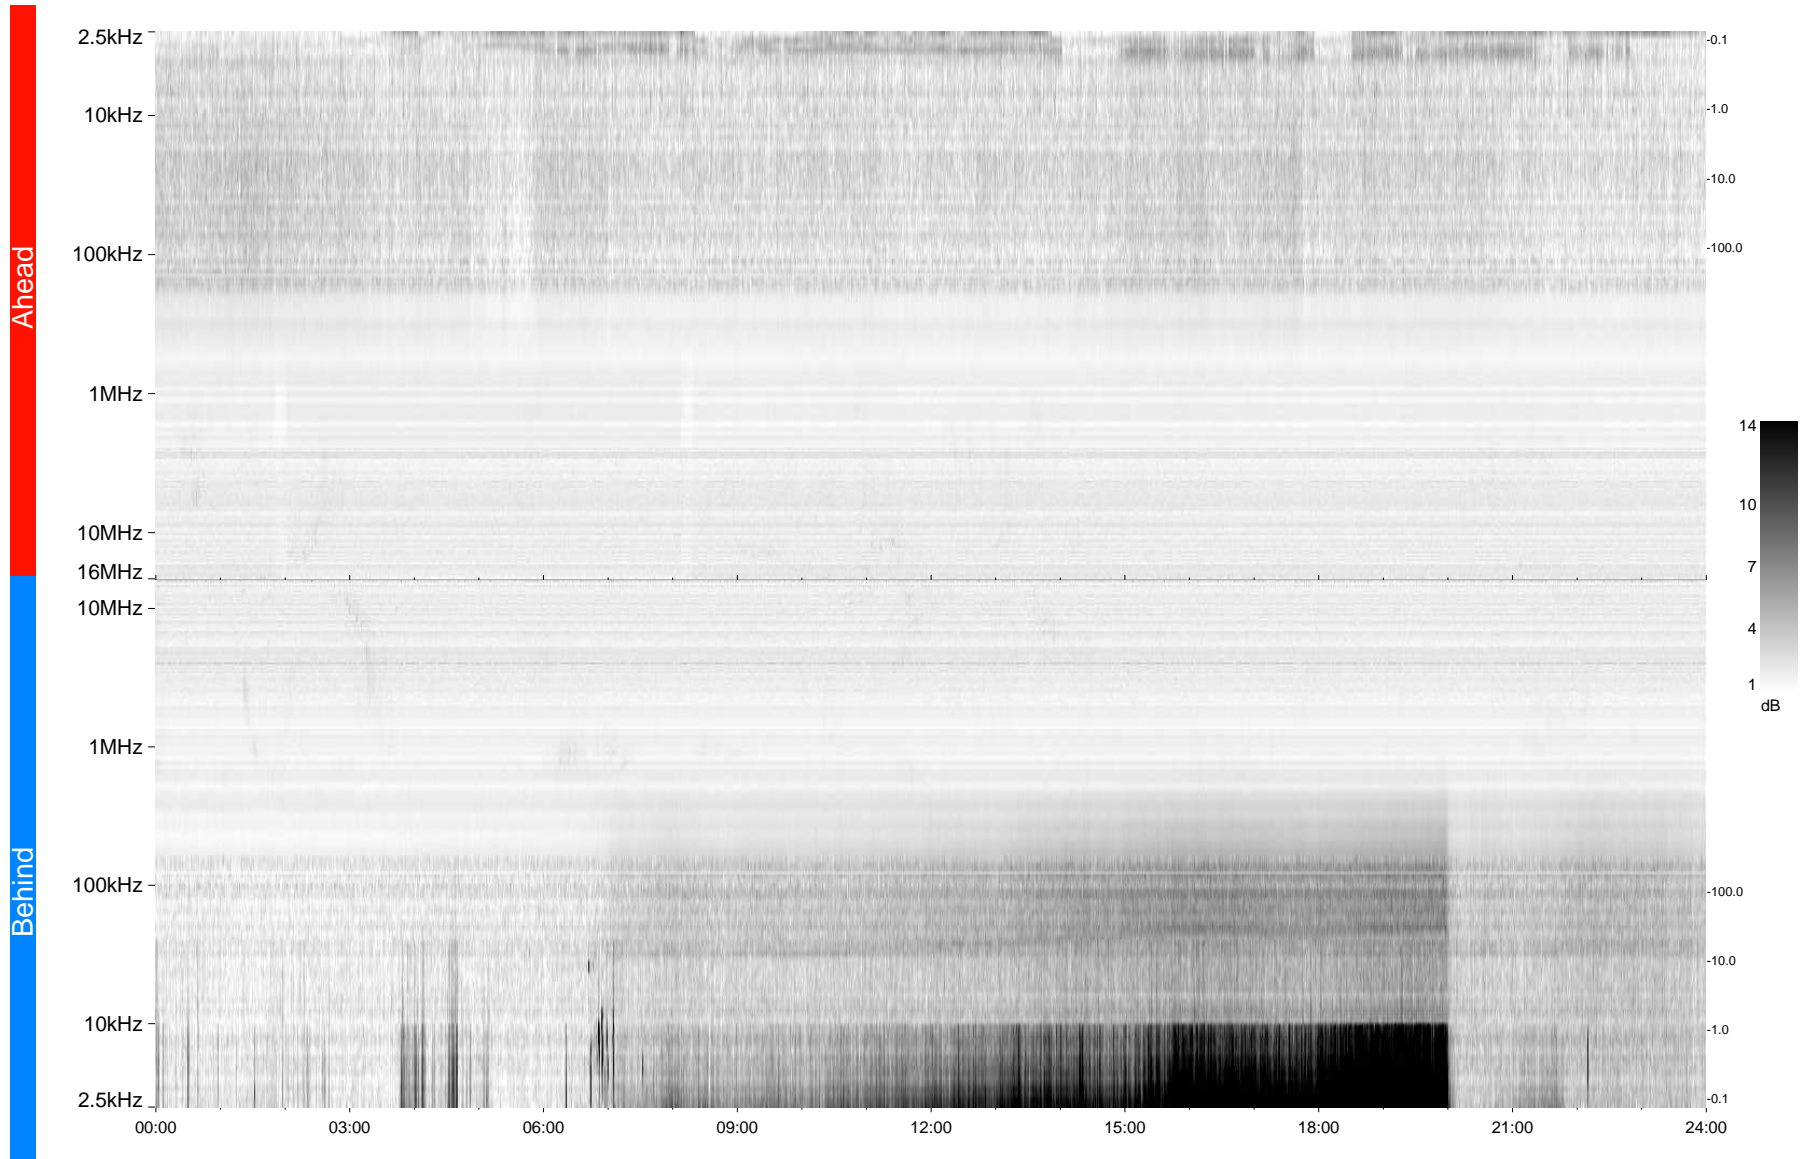

# STEREO/WAVES Daily Summary - 13-Aug-2009 (DOY 225)

Ahead source file = swaves\_ahead\_2009\_225\_1\_04.fin  
Ahead PSE Angle = xxx.x

Behind PSE Angle = xxx.x  
Behind source file = swaves\_behind\_2009\_225\_1\_04.fin

Time (UTC)