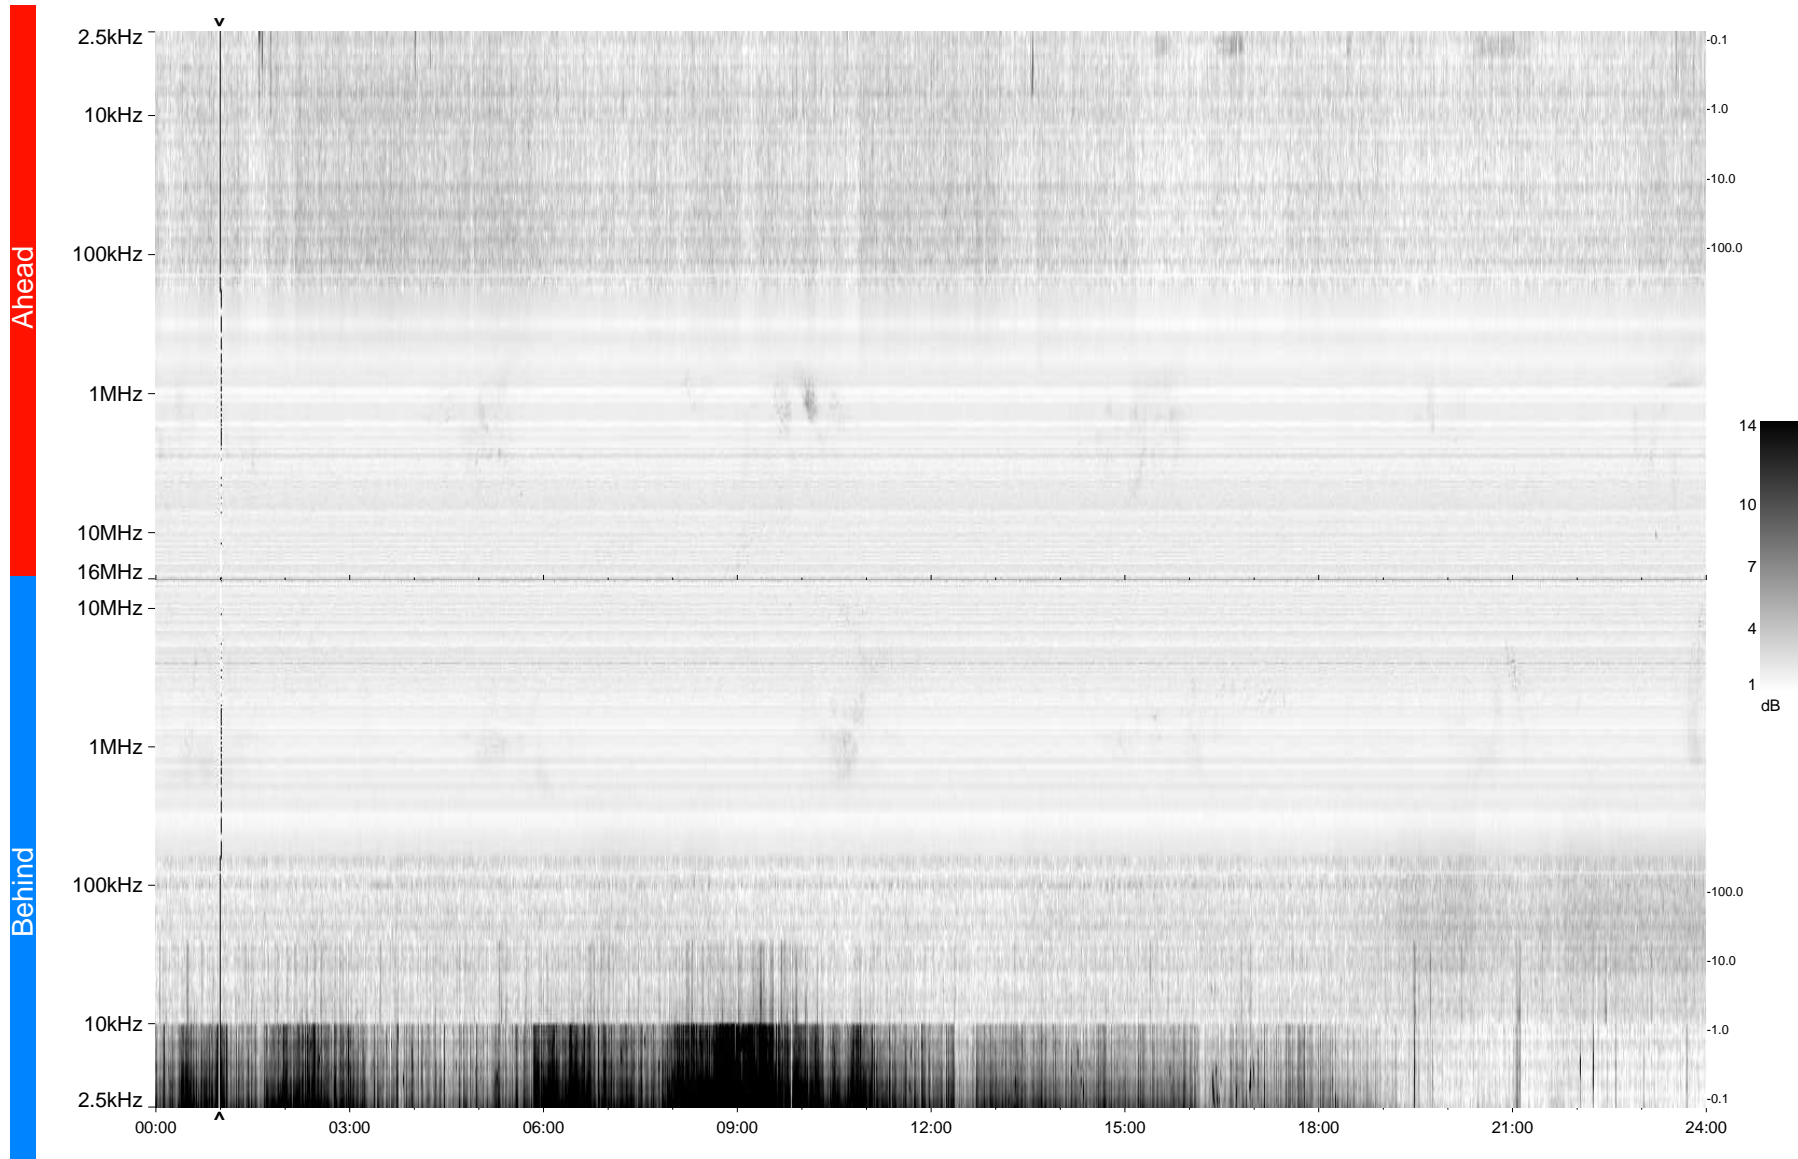

STEREO/WAVES Daily Summary - 12-Aug-2009 (DOY 224)

Ahead source file = swaves_ahead_2009_224_1_04.fin
Ahead PSE Angle = xxx.x

Behind PSE Angle = xxx.x
Behind source file = swaves_behind_2009_224_1_04.fin

Time (UTC)