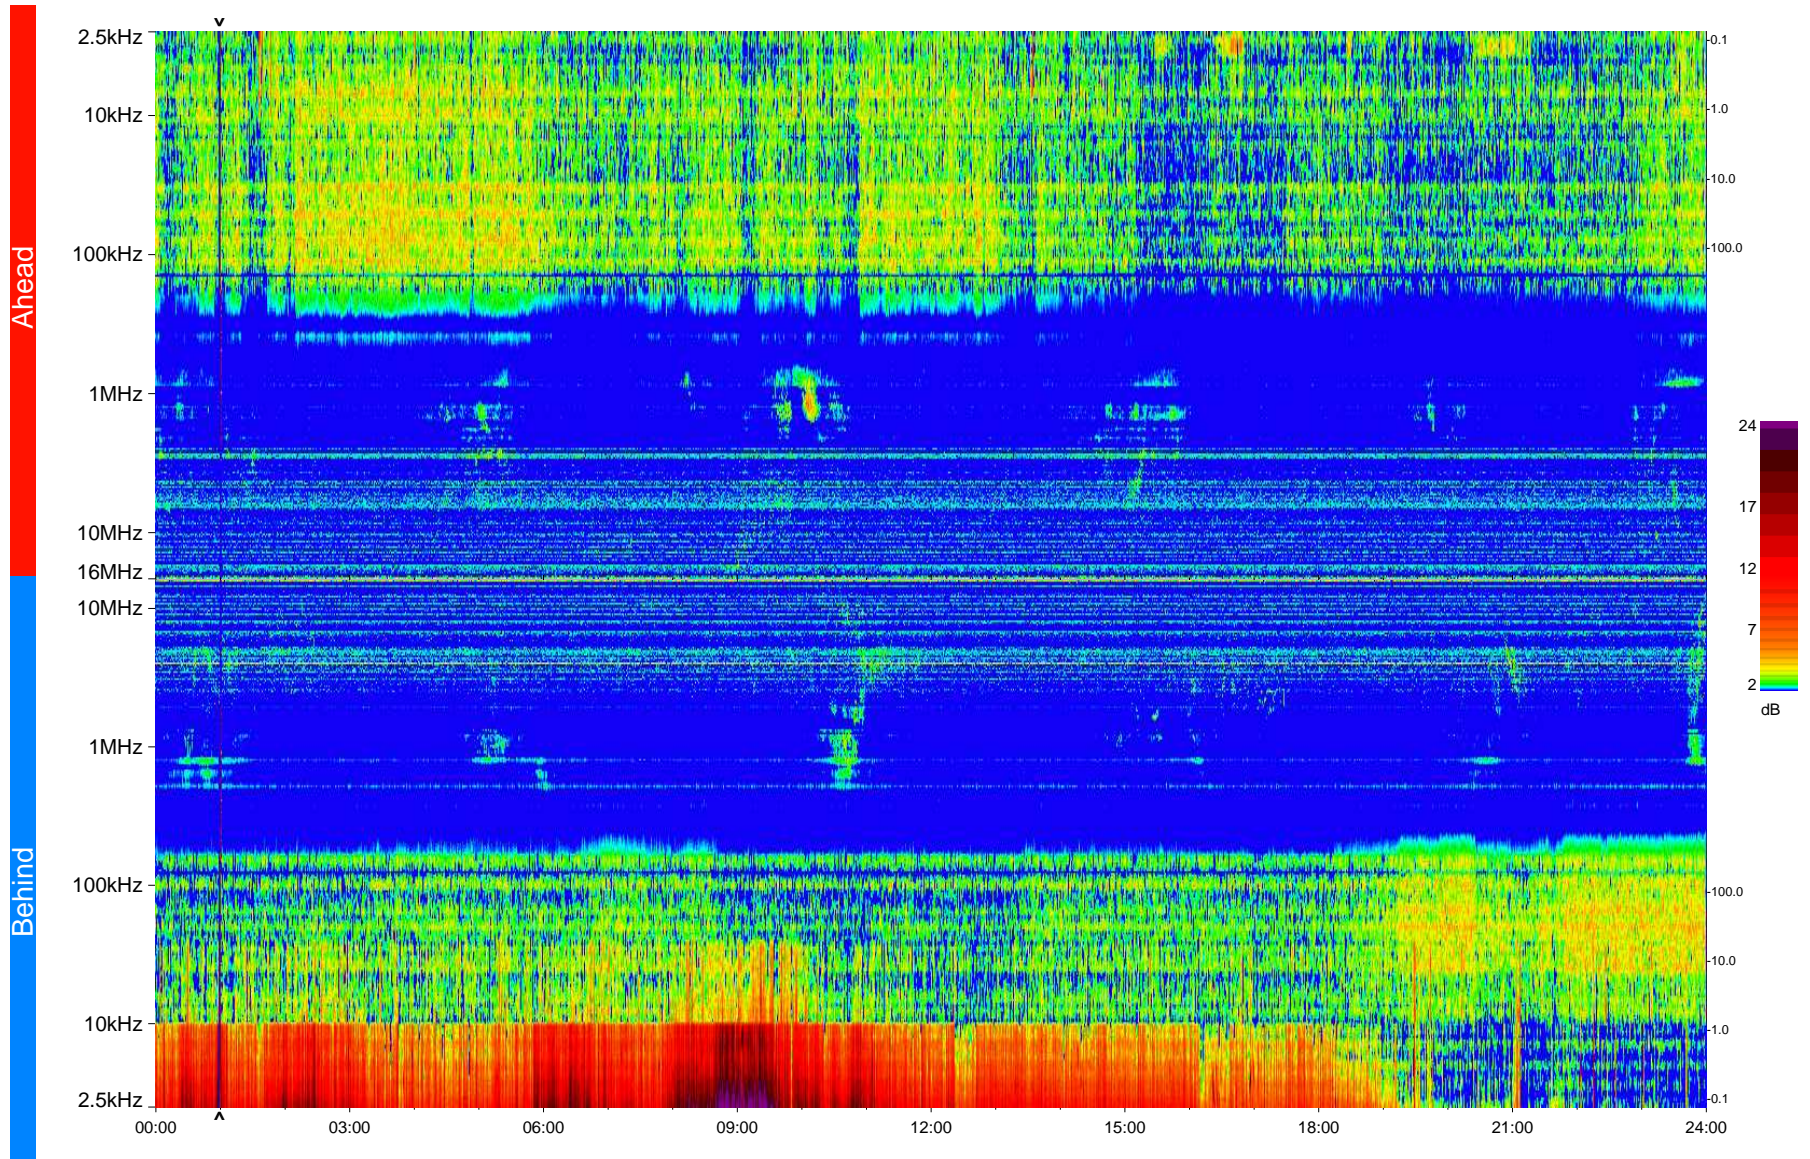

STEREO/WAVES Daily Summary - 12-Aug-2009 (DOY 224)

Ahead source file = swaves_ahead_2009_224_1_04.fin
Ahead PSE Angle = xxx.x

Behind PSE Angle = xxx.x
Behind source file = swaves_behind_2009_224_1_04.fin

Time (UTC)