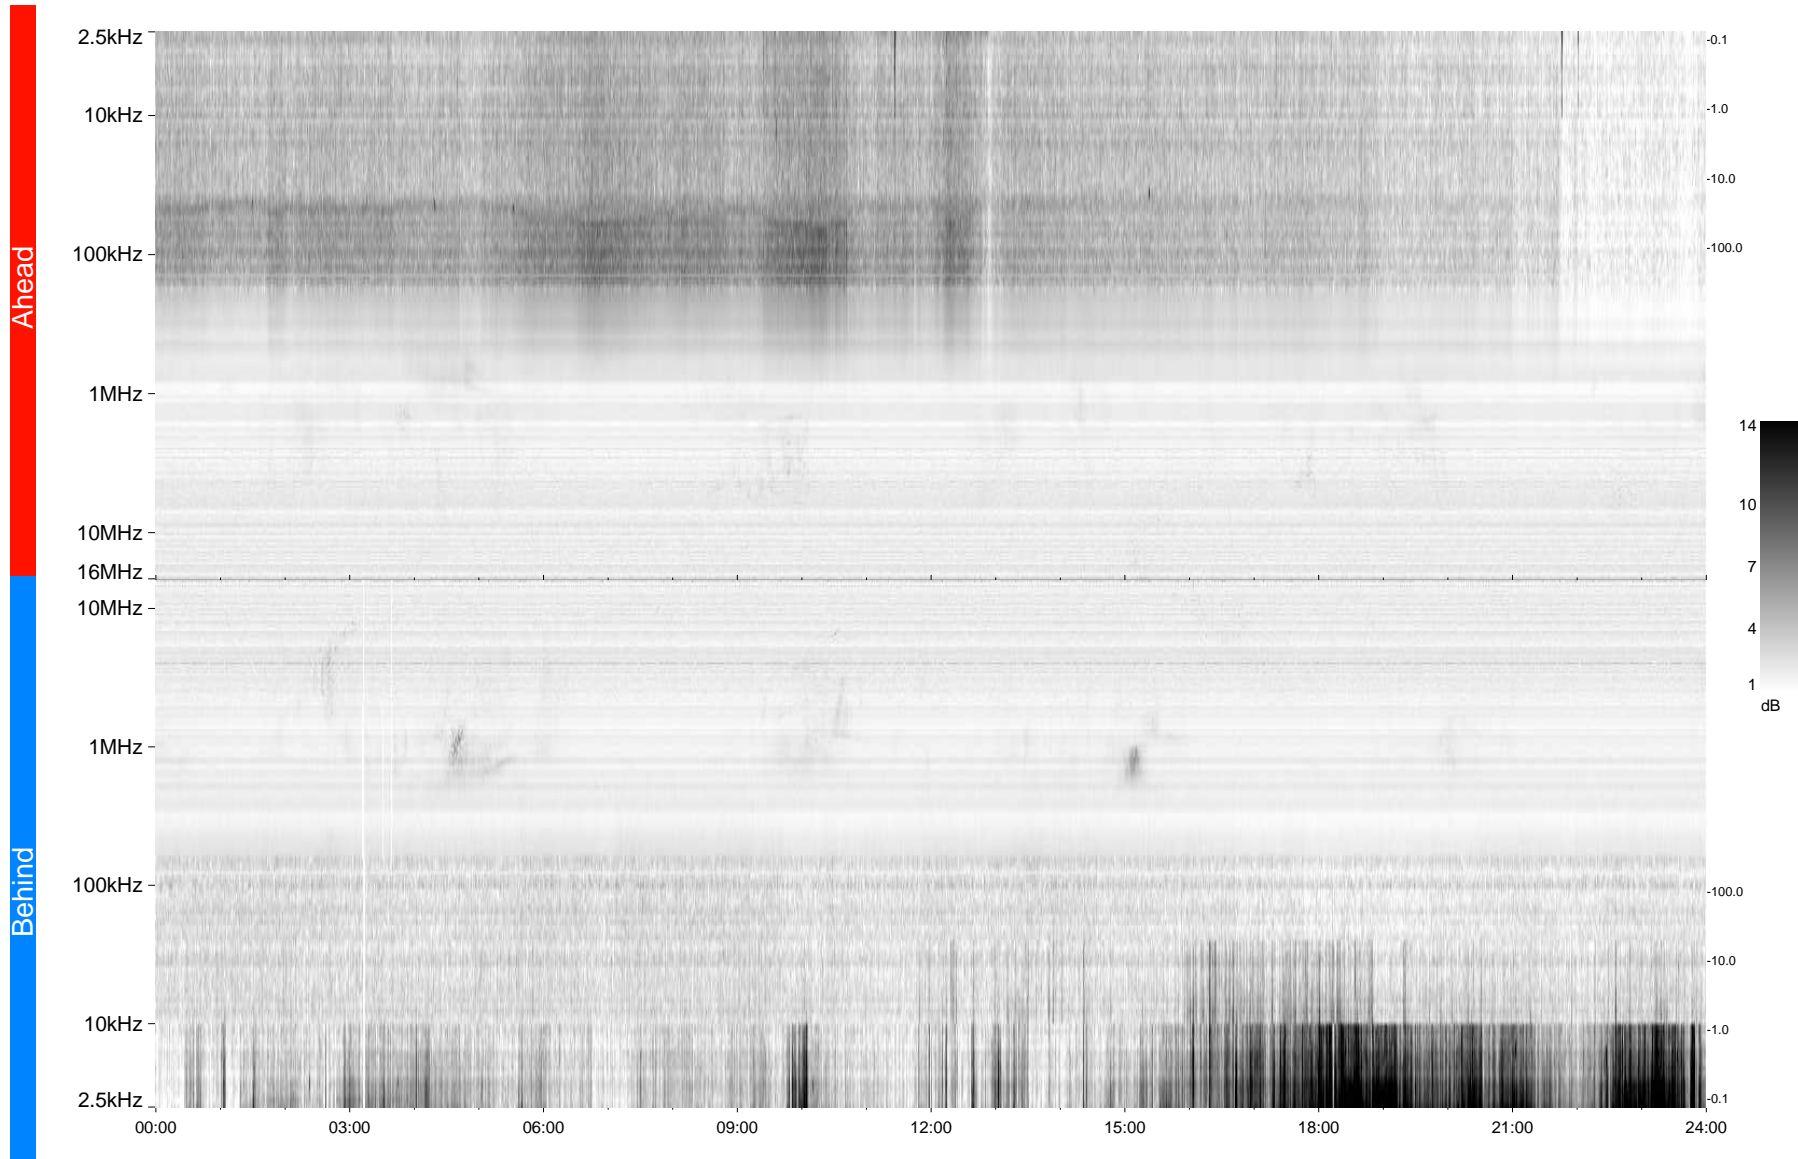

STEREO/WAVES Daily Summary - 11-Aug-2009 (DOY 223)

Ahead source file = swaves_ahead_2009_223_1_04.fin
Ahead PSE Angle = xxx.x

Behind PSE Angle = xxx.x
Behind source file = swaves_behind_2009_223_1_04.fin

Time (UTC)