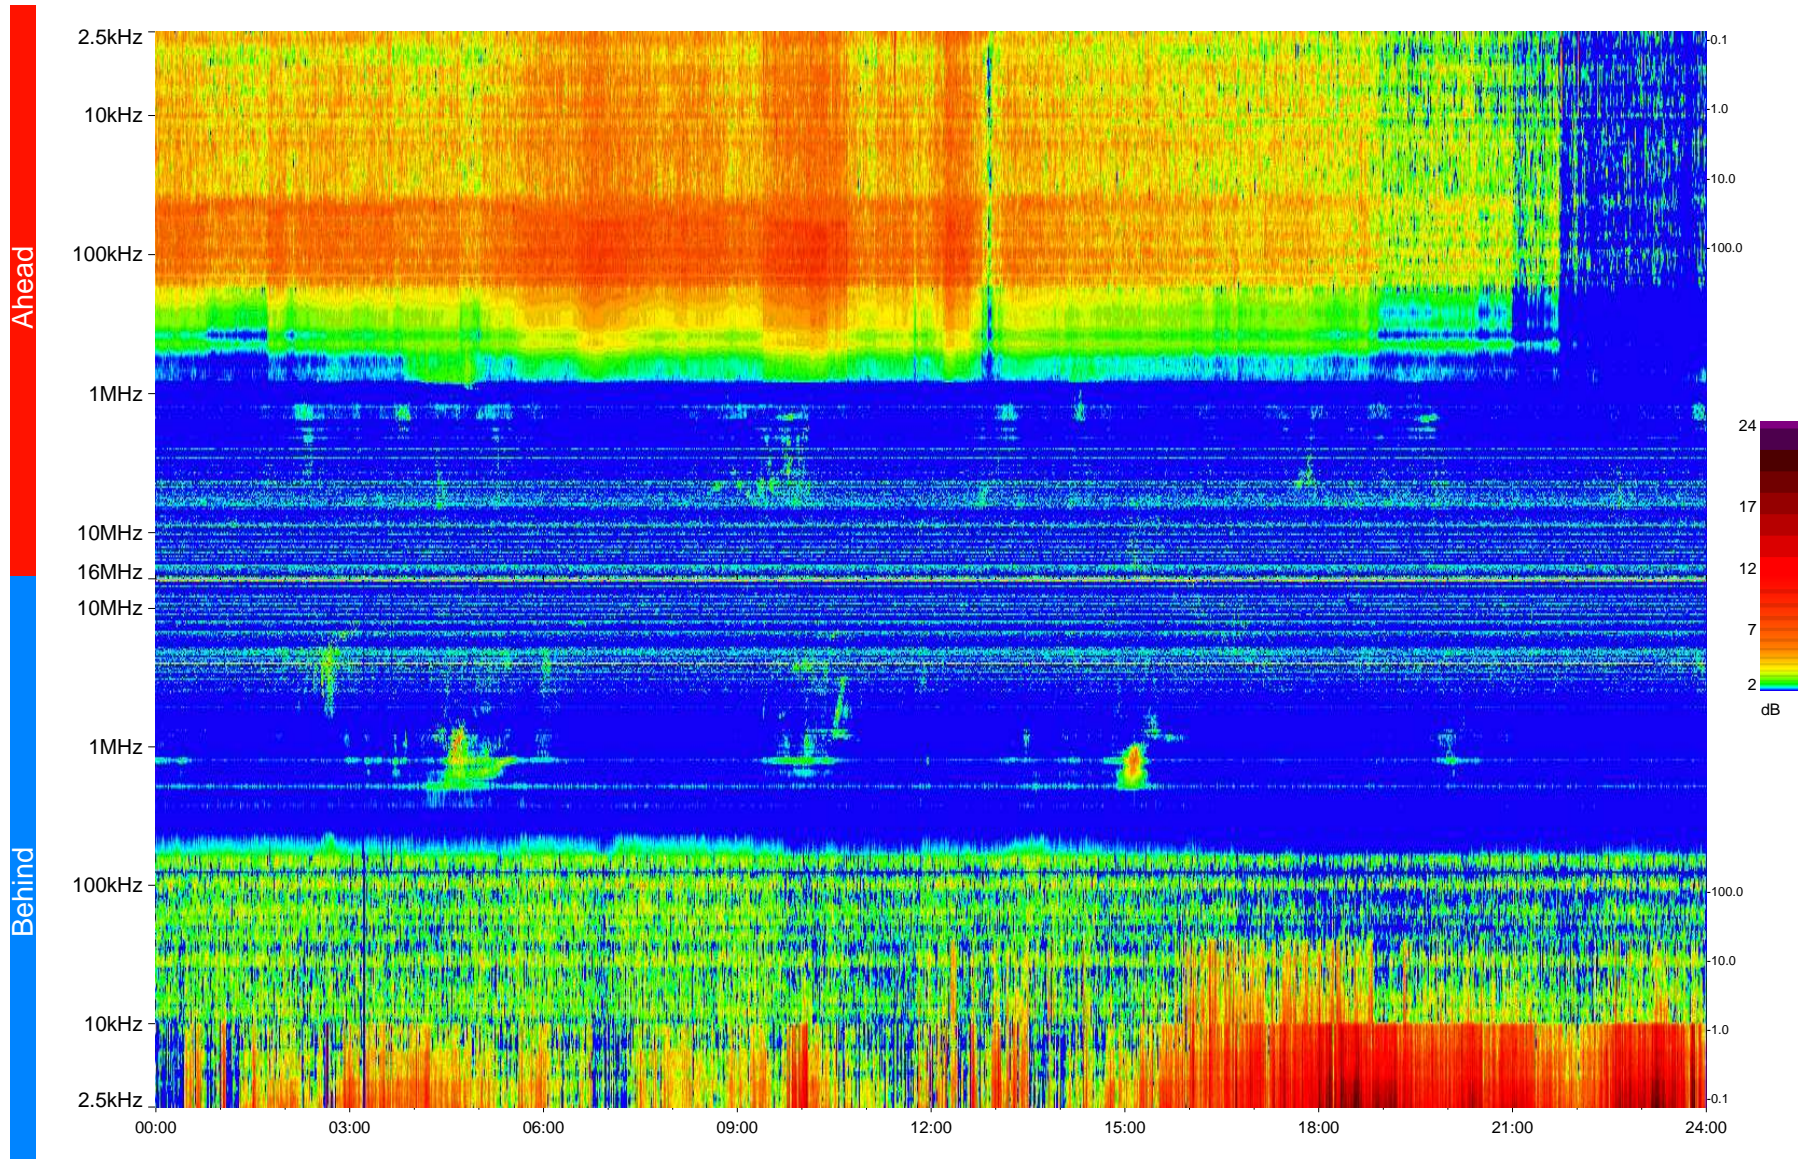

STEREO/WAVES Daily Summary - 11-Aug-2009 (DOY 223)

Ahead source file = swaves_ahead_2009_223_1_04.fin
Ahead PSE Angle = xxx.x

Behind PSE Angle = xxx.x
Behind source file = swaves_behind_2009_223_1_04.fin

Time (UTC)