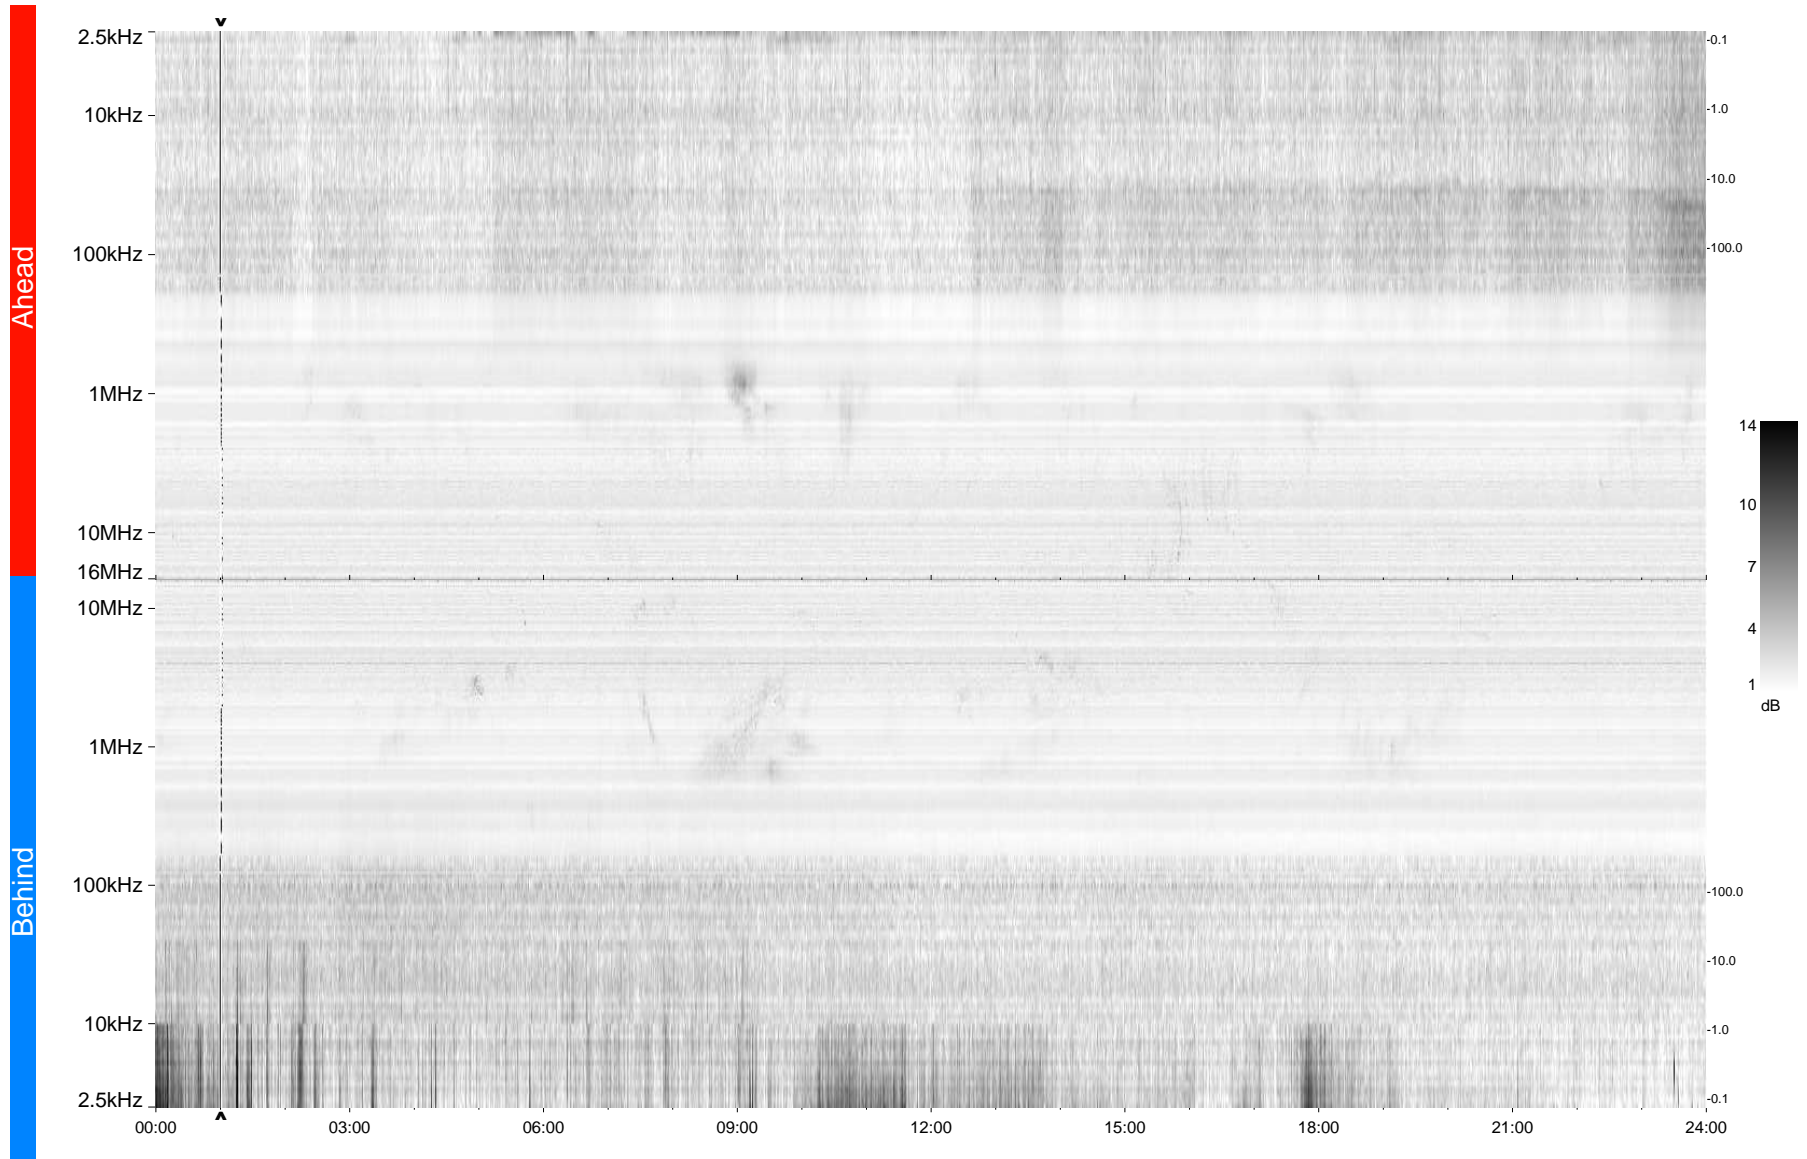

STEREO/WAVES Daily Summary - 10-Aug-2009 (DOY 222)

Ahead source file = swaves_ahead_2009_222_1_04.fin
Ahead PSE Angle = xxx.x

Behind PSE Angle = xxx.x
Behind source file = swaves_behind_2009_222_1_04.fin

Time (UTC)