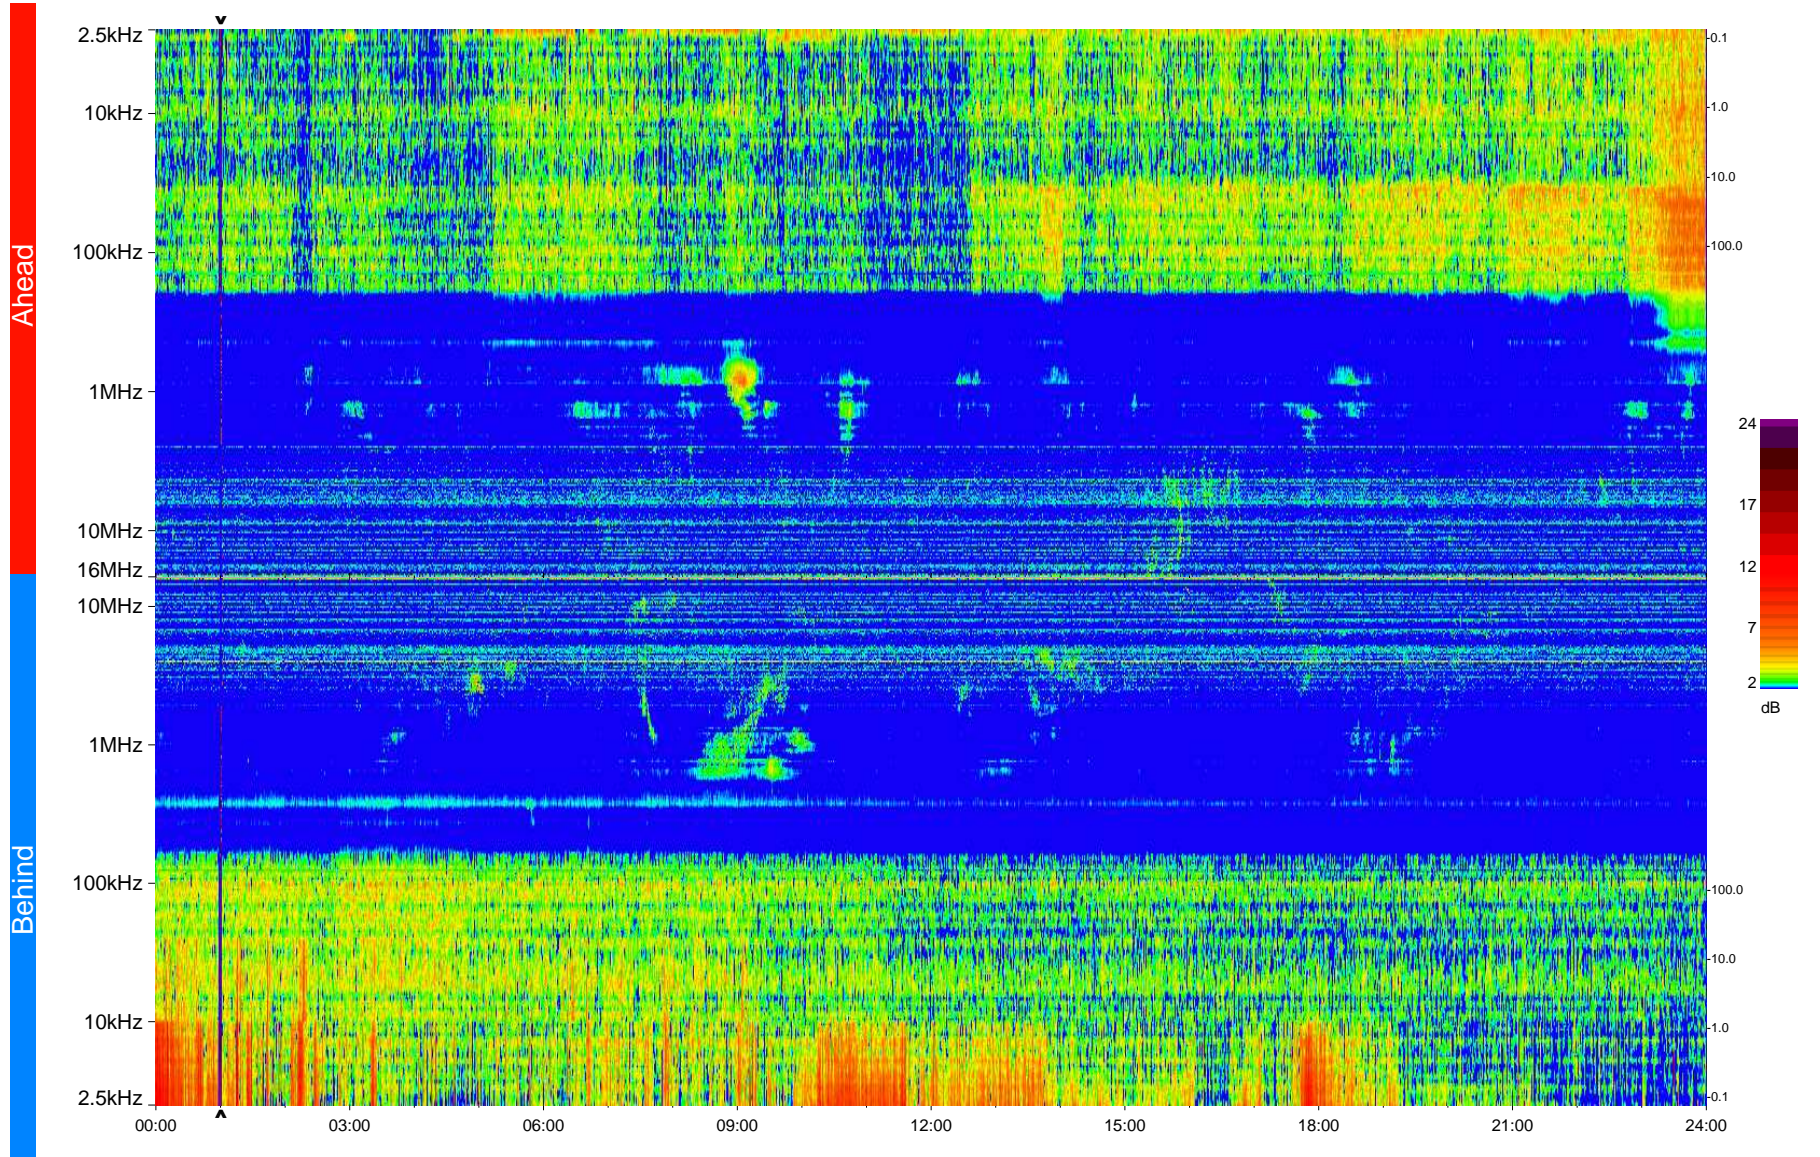

STEREO/WAVES Daily Summary - 10-Aug-2009 (DOY 222)

Ahead source file = swaves_ahead_2009_222_1_04.fin
Ahead PSE Angle = xxx.x

Behind PSE Angle = xxx.x
Behind source file = swaves_behind_2009_222_1_04.fin

Time (UTC)