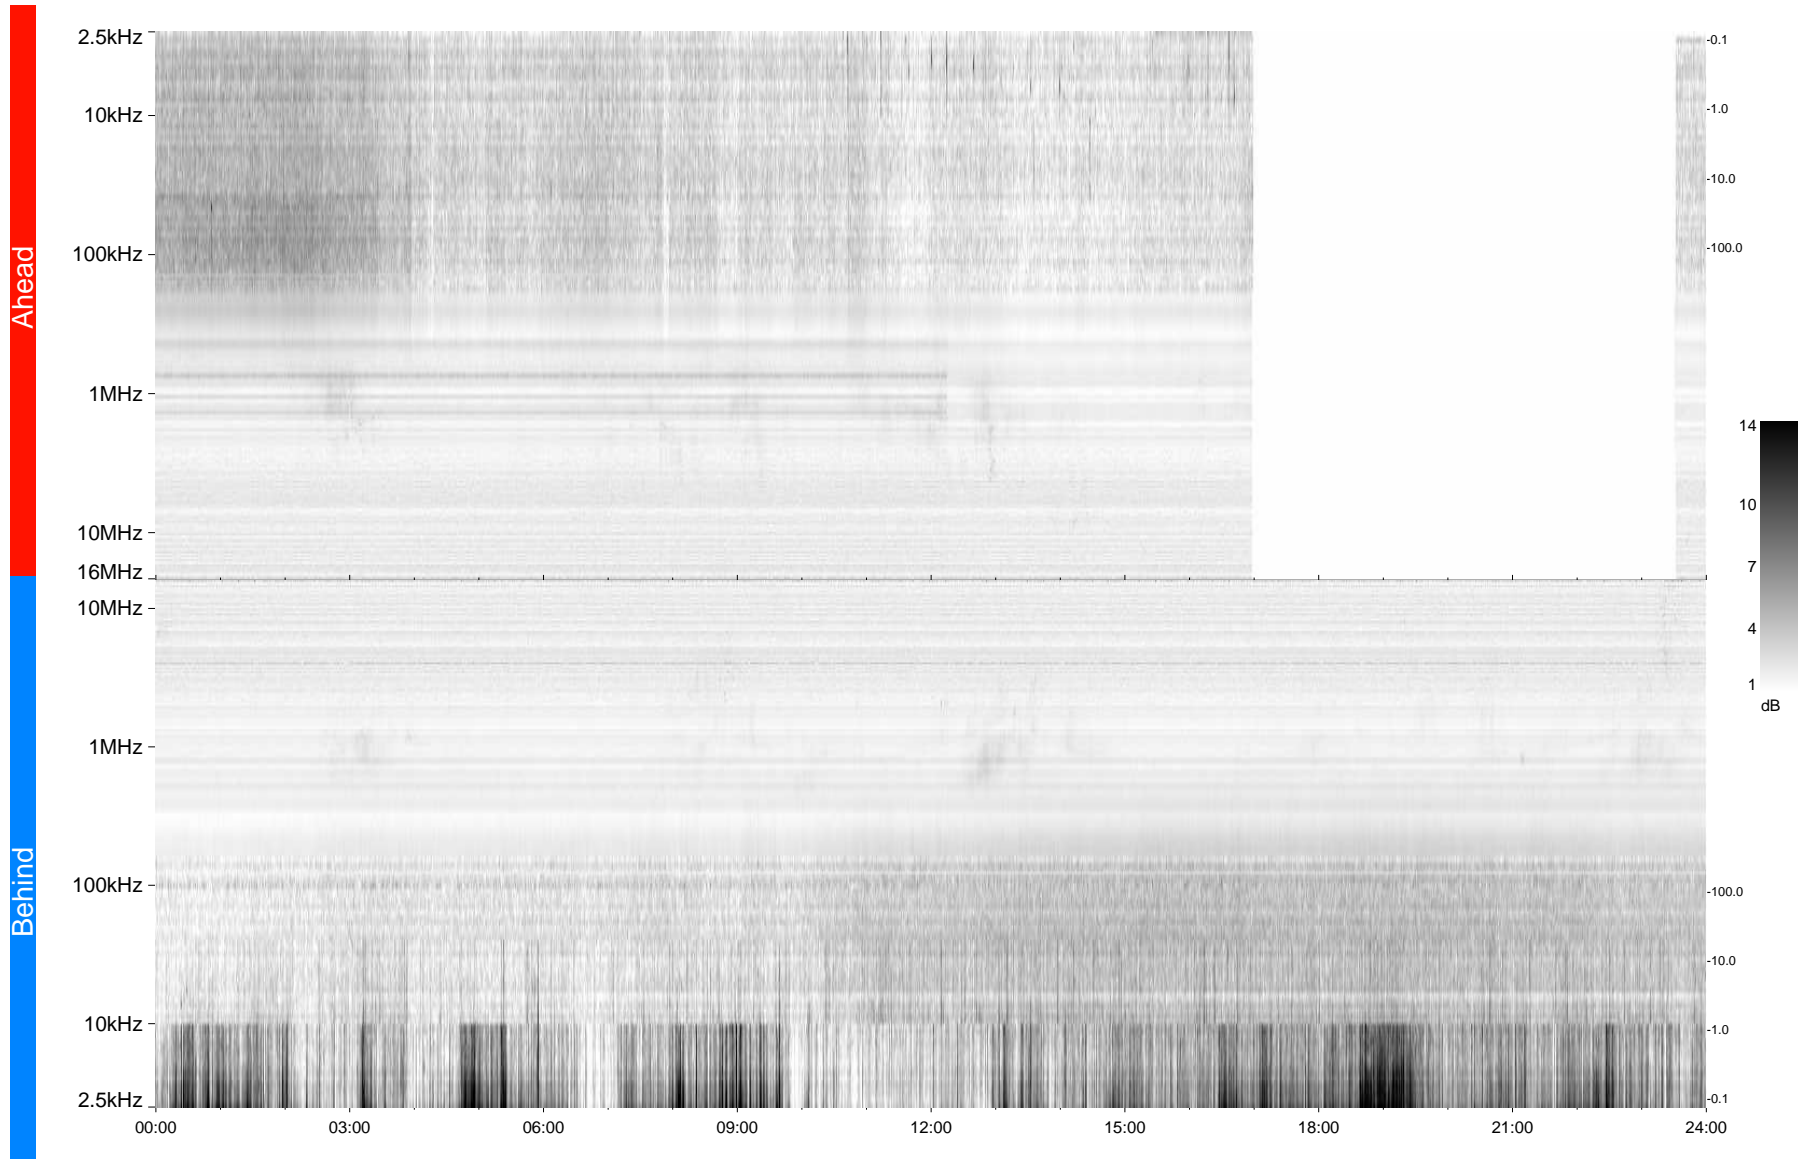

STEREO/WAVES Daily Summary - 09-Aug-2009 (DOY 221)

Ahead source file = swaves_ahead_2009_221_1_04.fin
Ahead PSE Angle = xxx.x

Behind PSE Angle = xxx.x
Behind source file = swaves_behind_2009_221_1_04.fin

Time (UTC)