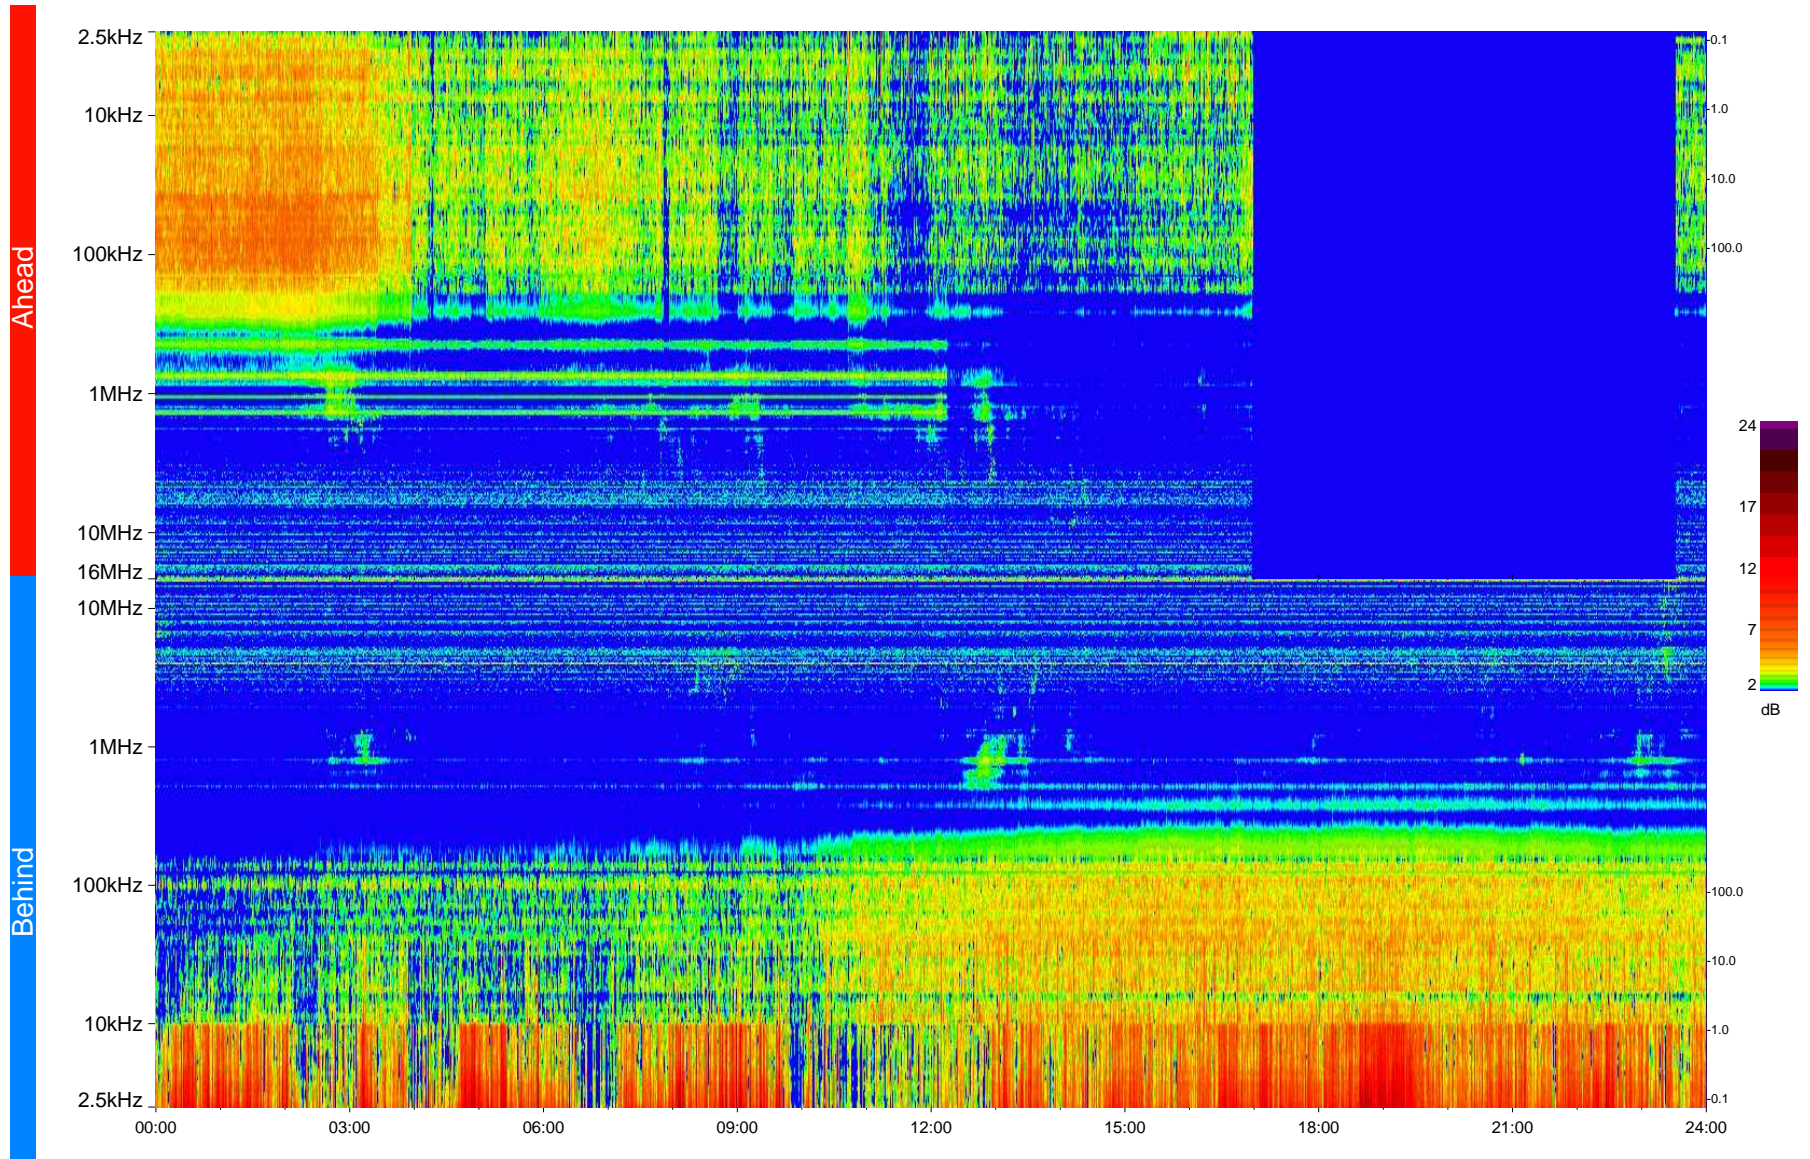

# STEREO/WAVES Daily Summary - 09-Aug-2009 (DOY 221)

Ahead source file = swaves\_ahead\_2009\_221\_1\_04.fin  
Ahead PSE Angle = xxx.x

Behind PSE Angle = xxx.x  
Behind source file = swaves\_behind\_2009\_221\_1\_04.fin

Time (UTC)