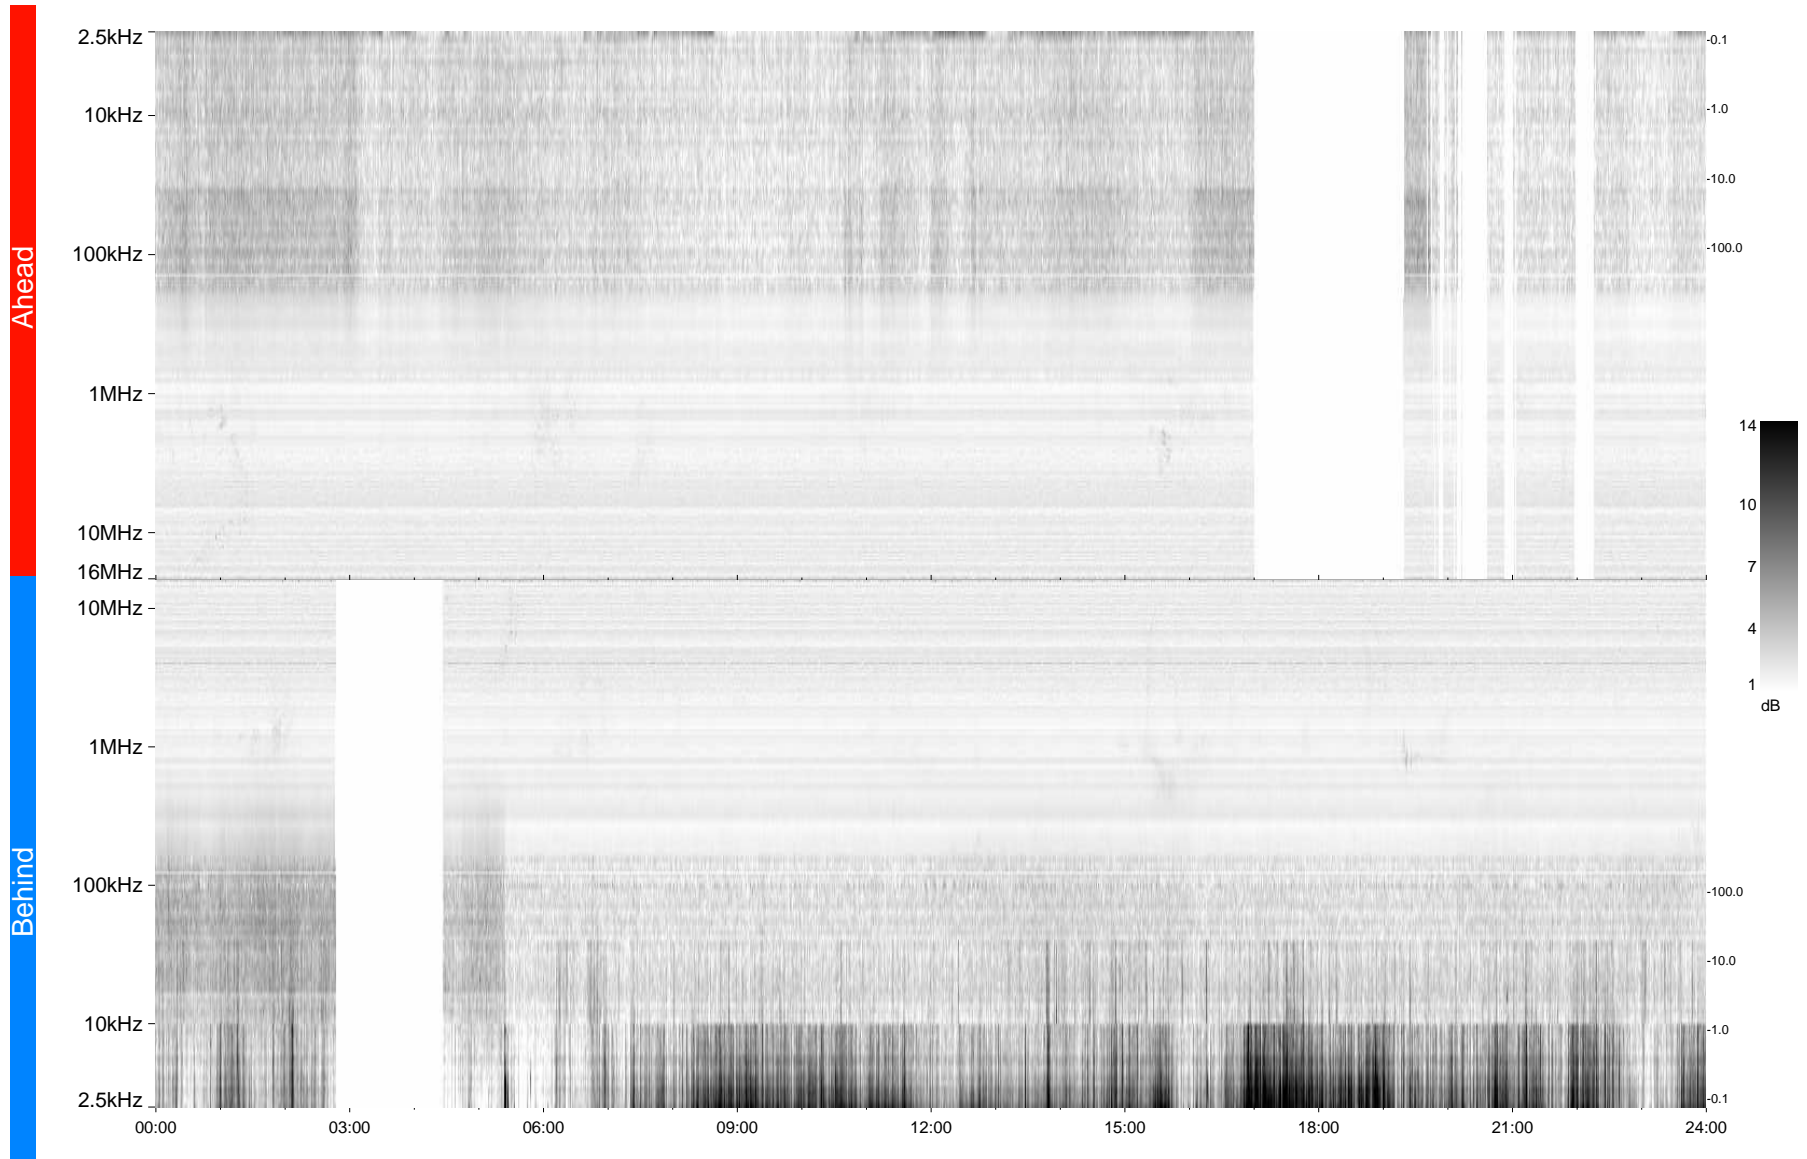

STEREO/WAVES Daily Summary - 07-Aug-2009 (DOY 219)

Ahead source file = swaves_ahead_2009_219_1_04.fin
Ahead PSE Angle = xxx.x

Behind PSE Angle = xxx.x
Behind source file = swaves_behind_2009_219_1_04.fin

Time (UTC)