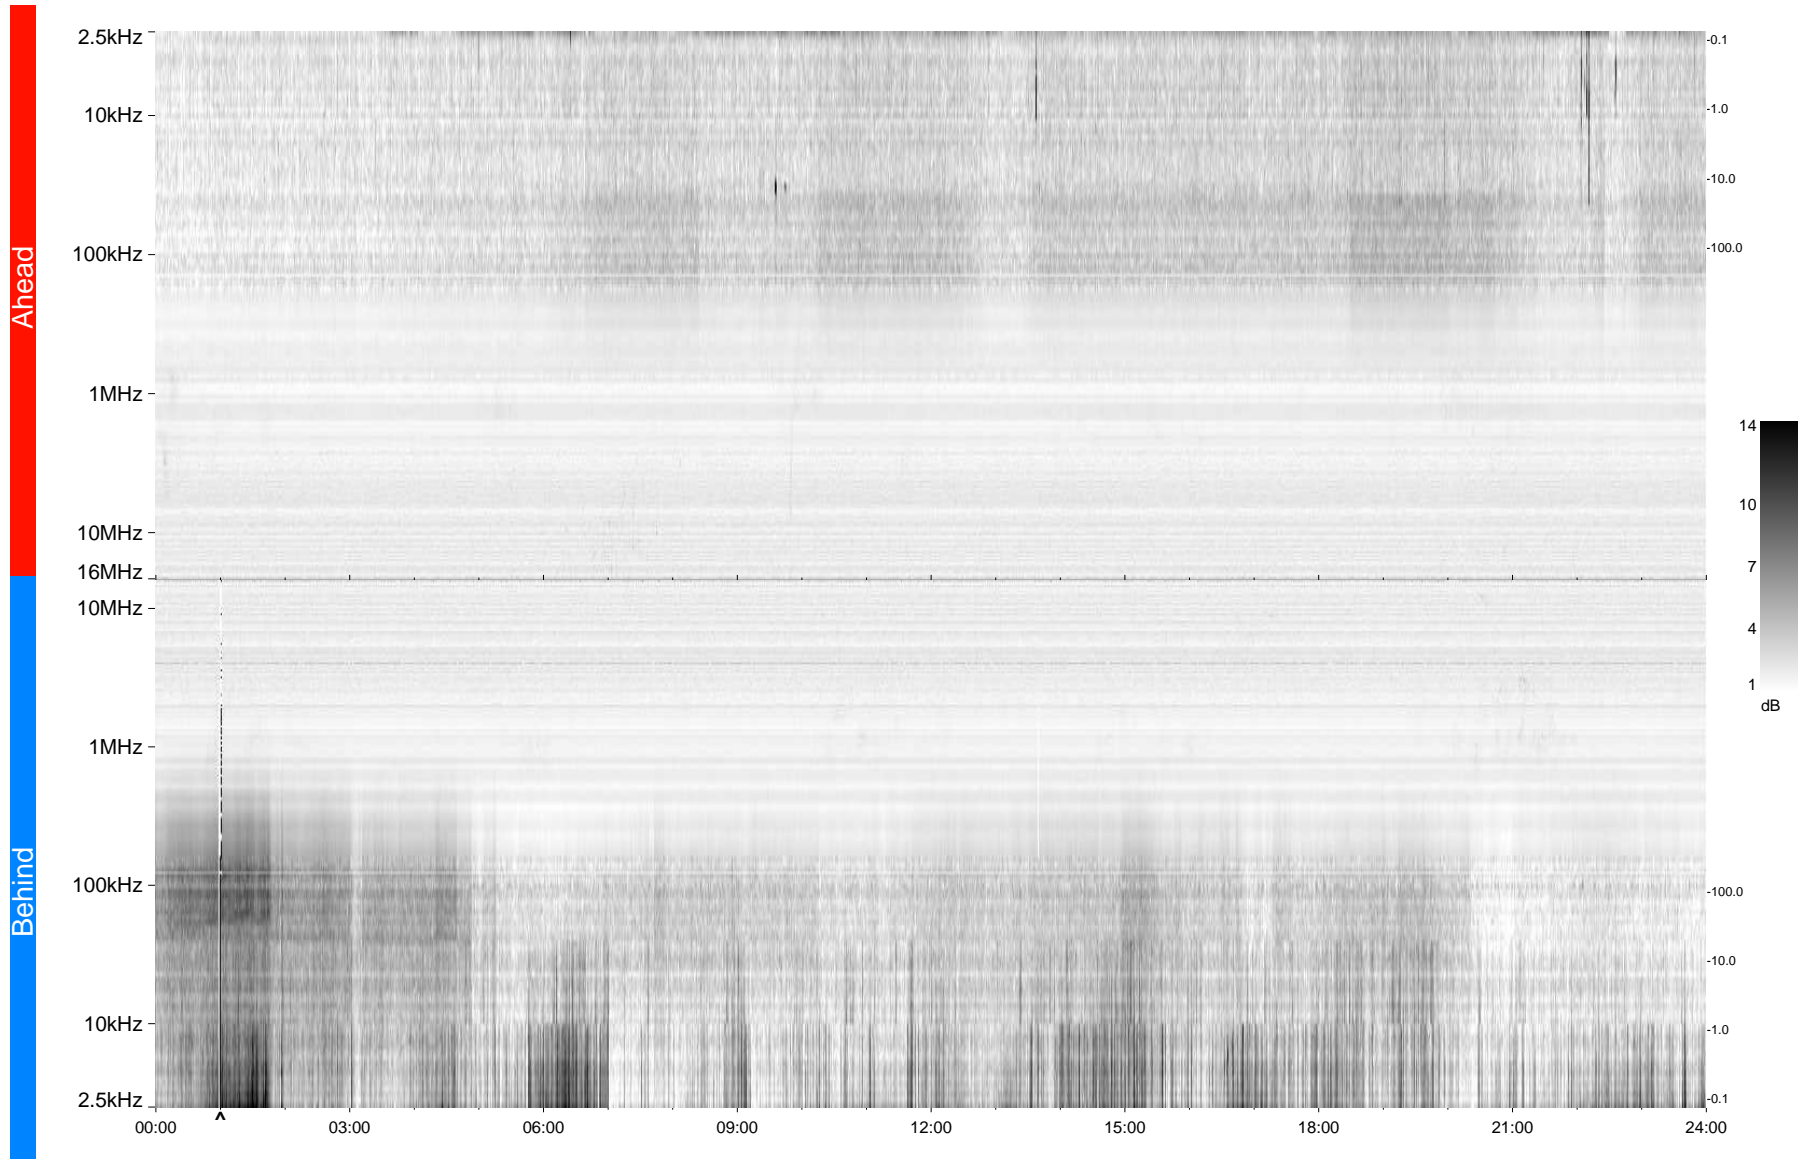

STEREO/WAVES Daily Summary - 06-Aug-2009 (DOY 218)

Ahead source file = swaves_ahead_2009_218_1_04.fin
Ahead PSE Angle = xxx.x

Behind PSE Angle = xxx.x
Behind source file = swaves_behind_2009_218_1_04.fin

Time (UTC)